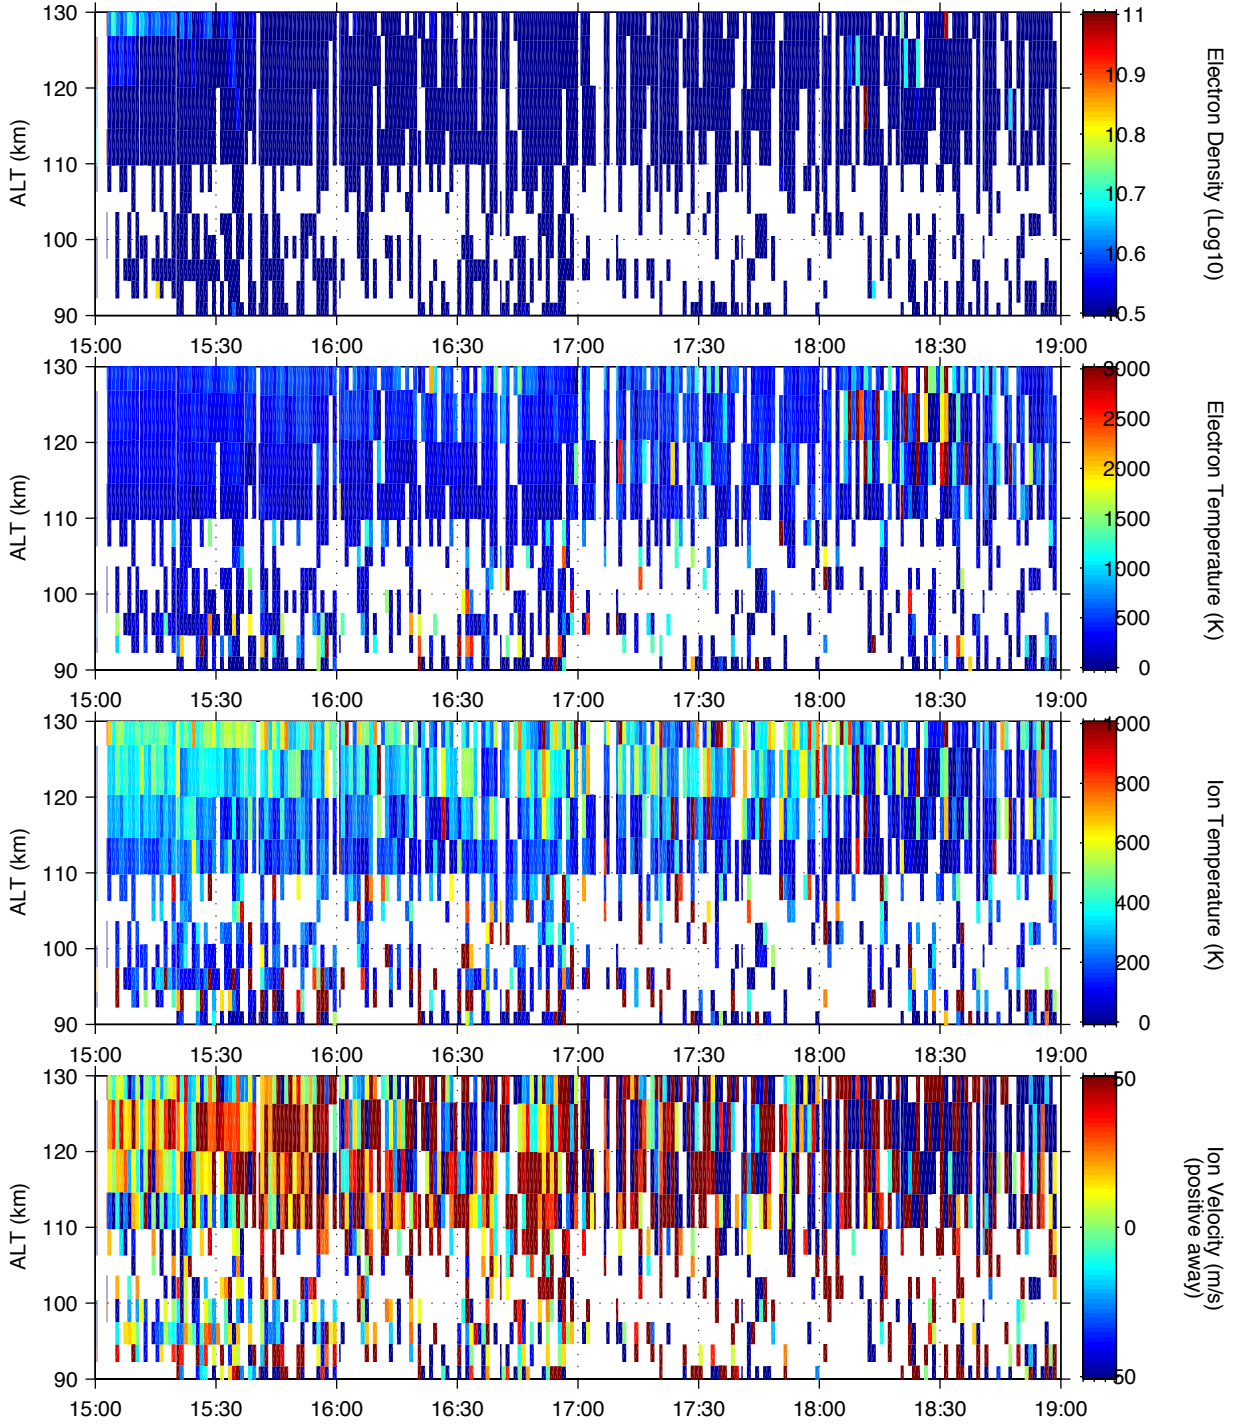

UHF

arc1 sp ni mi on March 4, 2006

sr2: /EISCAT22/nozawa/vizu

UNIVERSAL TIME

Made at STEL on March 4, 2006: No Ne calibration was made yet.