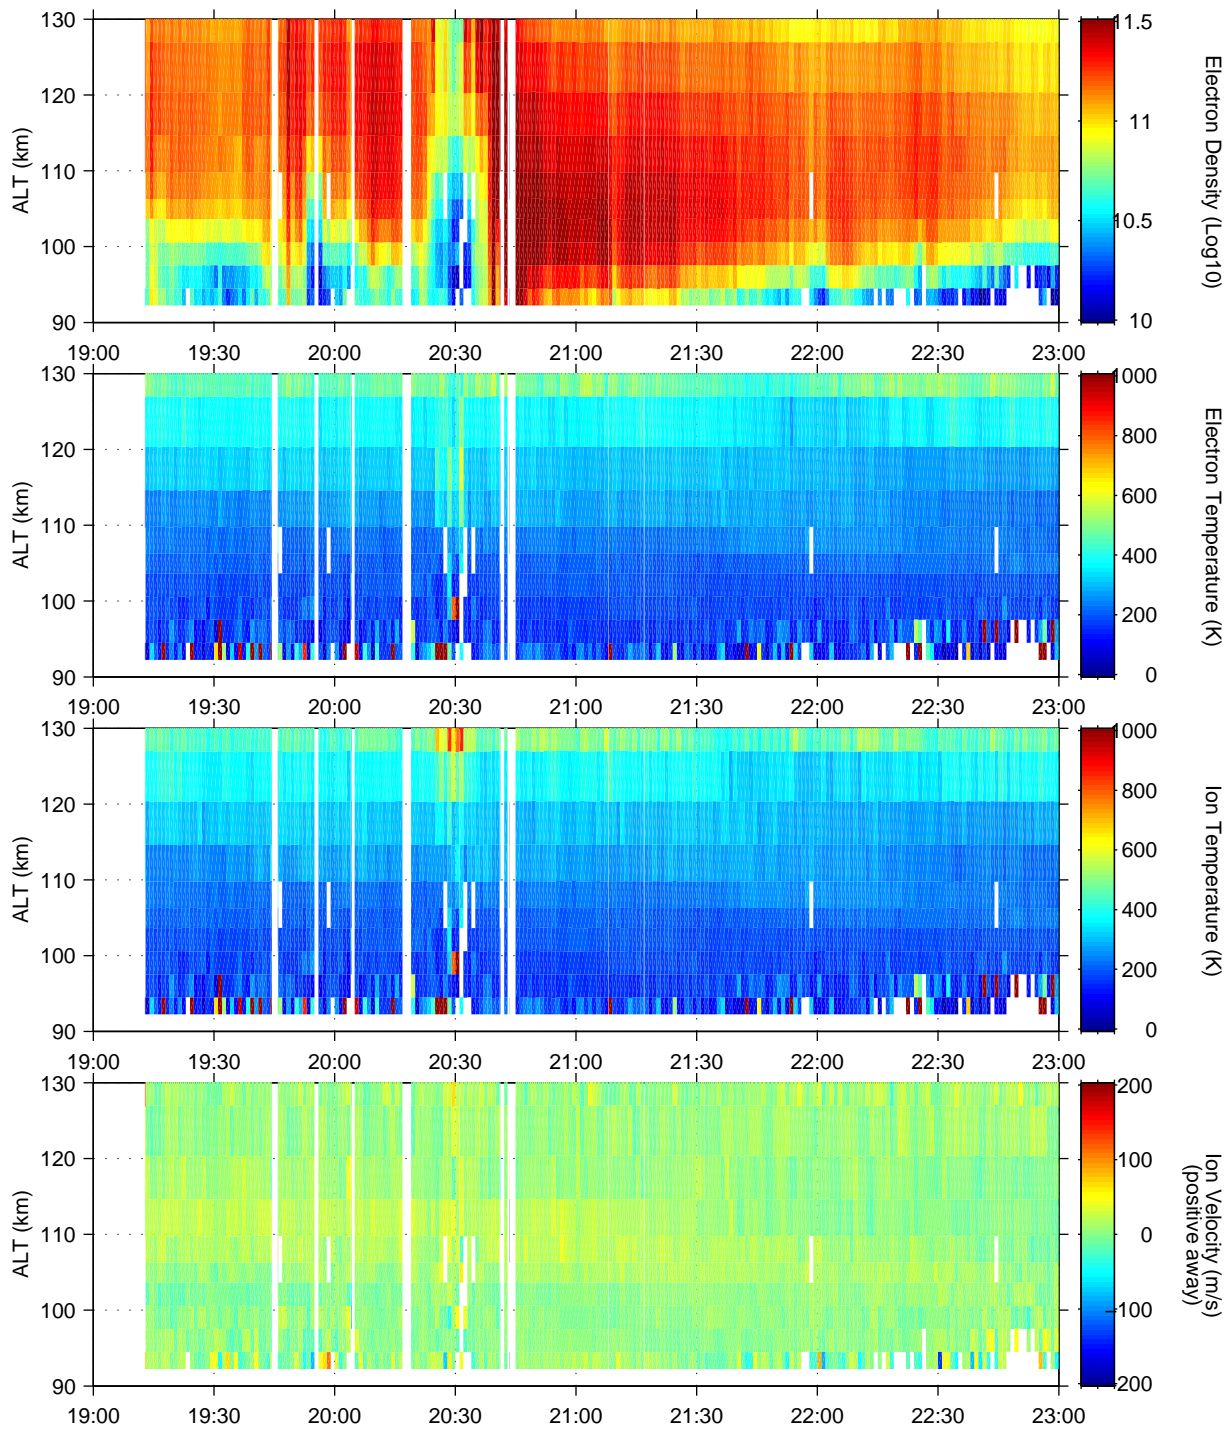

UHF

arc1 cp1 on October 15, 2004

shcpu1: /EISCAT00/nozawa/vizu Made at STEL on Oct 15, 2004:magic=1.1:No Ne calibration was made yet.