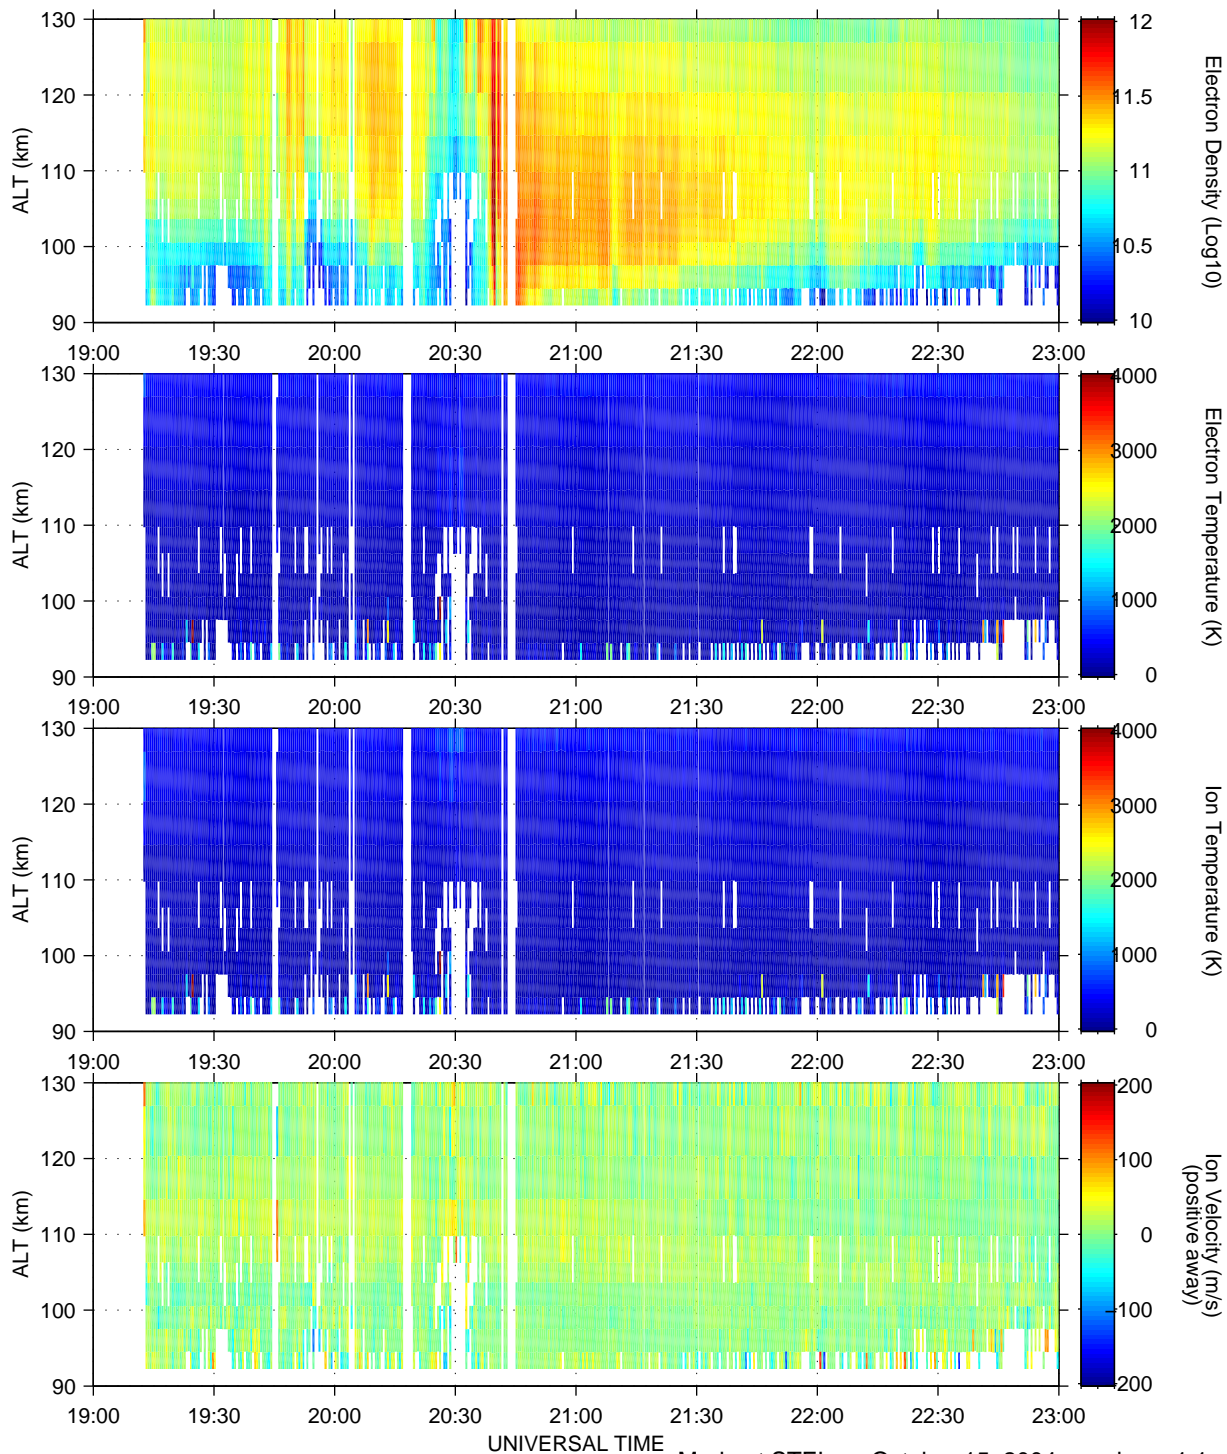

UHF

### Tromsoe CP-1 (arc1) on October 15, 2004

sh2: /EISCAT08

Made at STEL on October 15, 2004: magicno=1.1