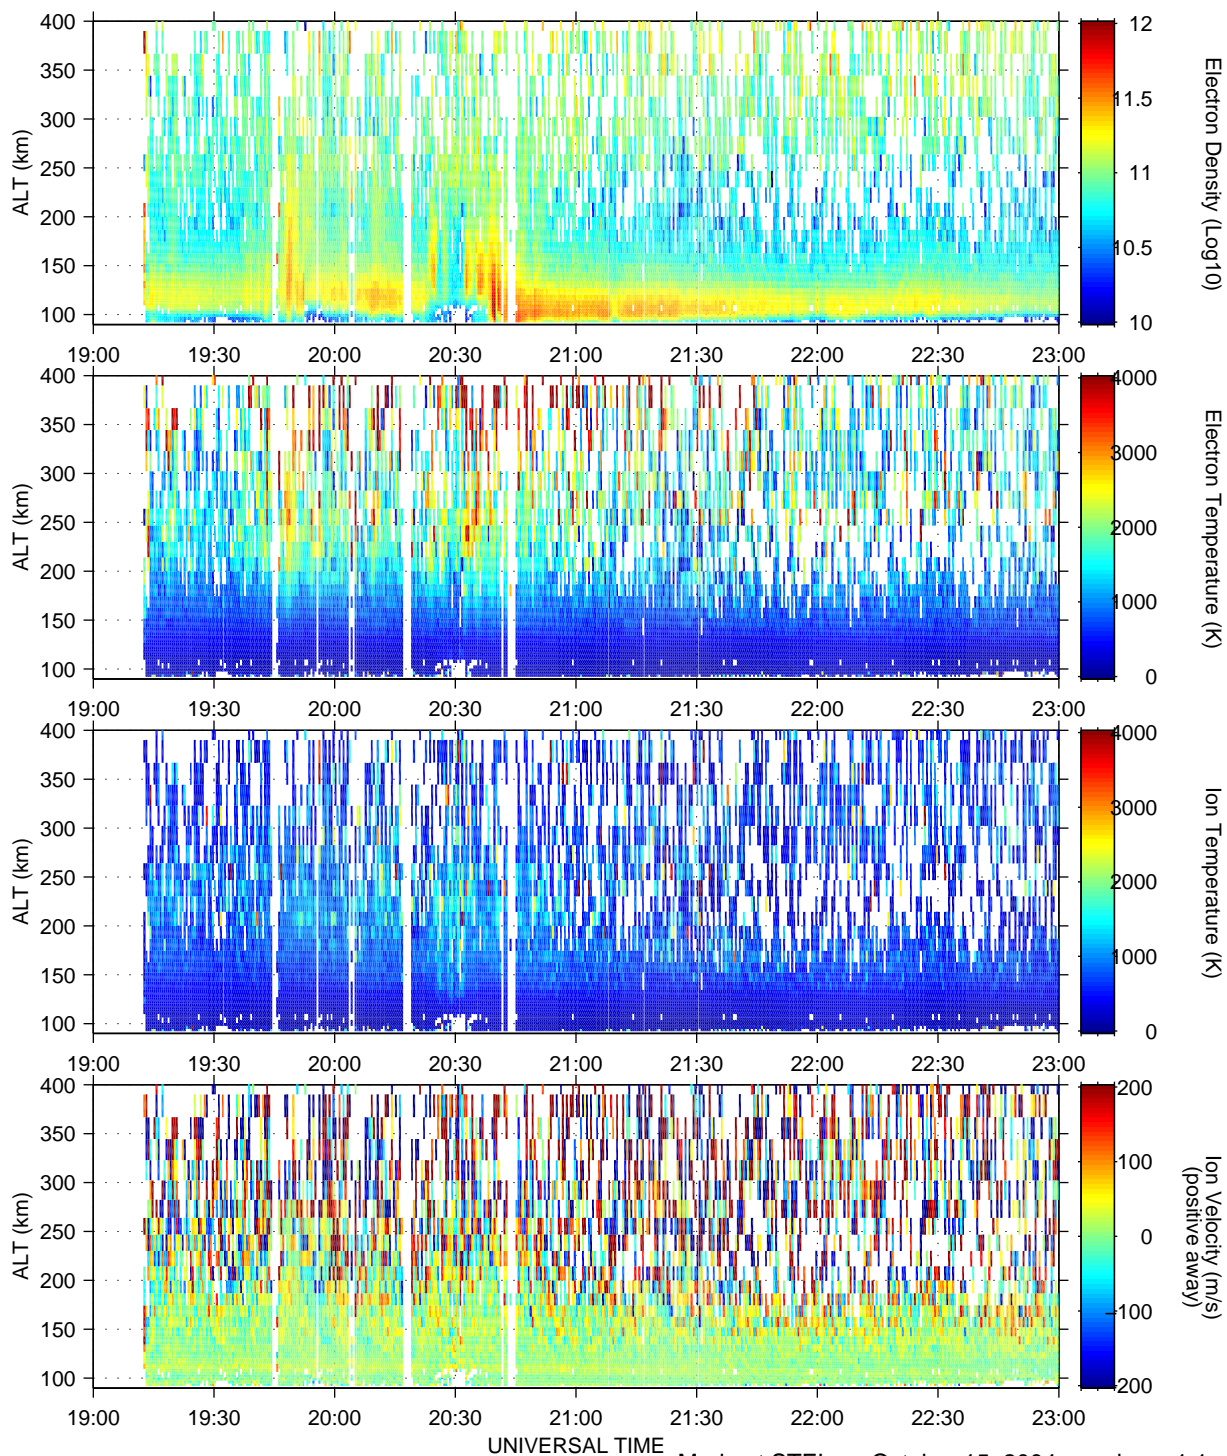

UHF

Tromsoe CP-1 (arc1) on October 15, 2004

sh2: /EISCAT08

Made at STEL on October 15, 2004: magicno=1.1