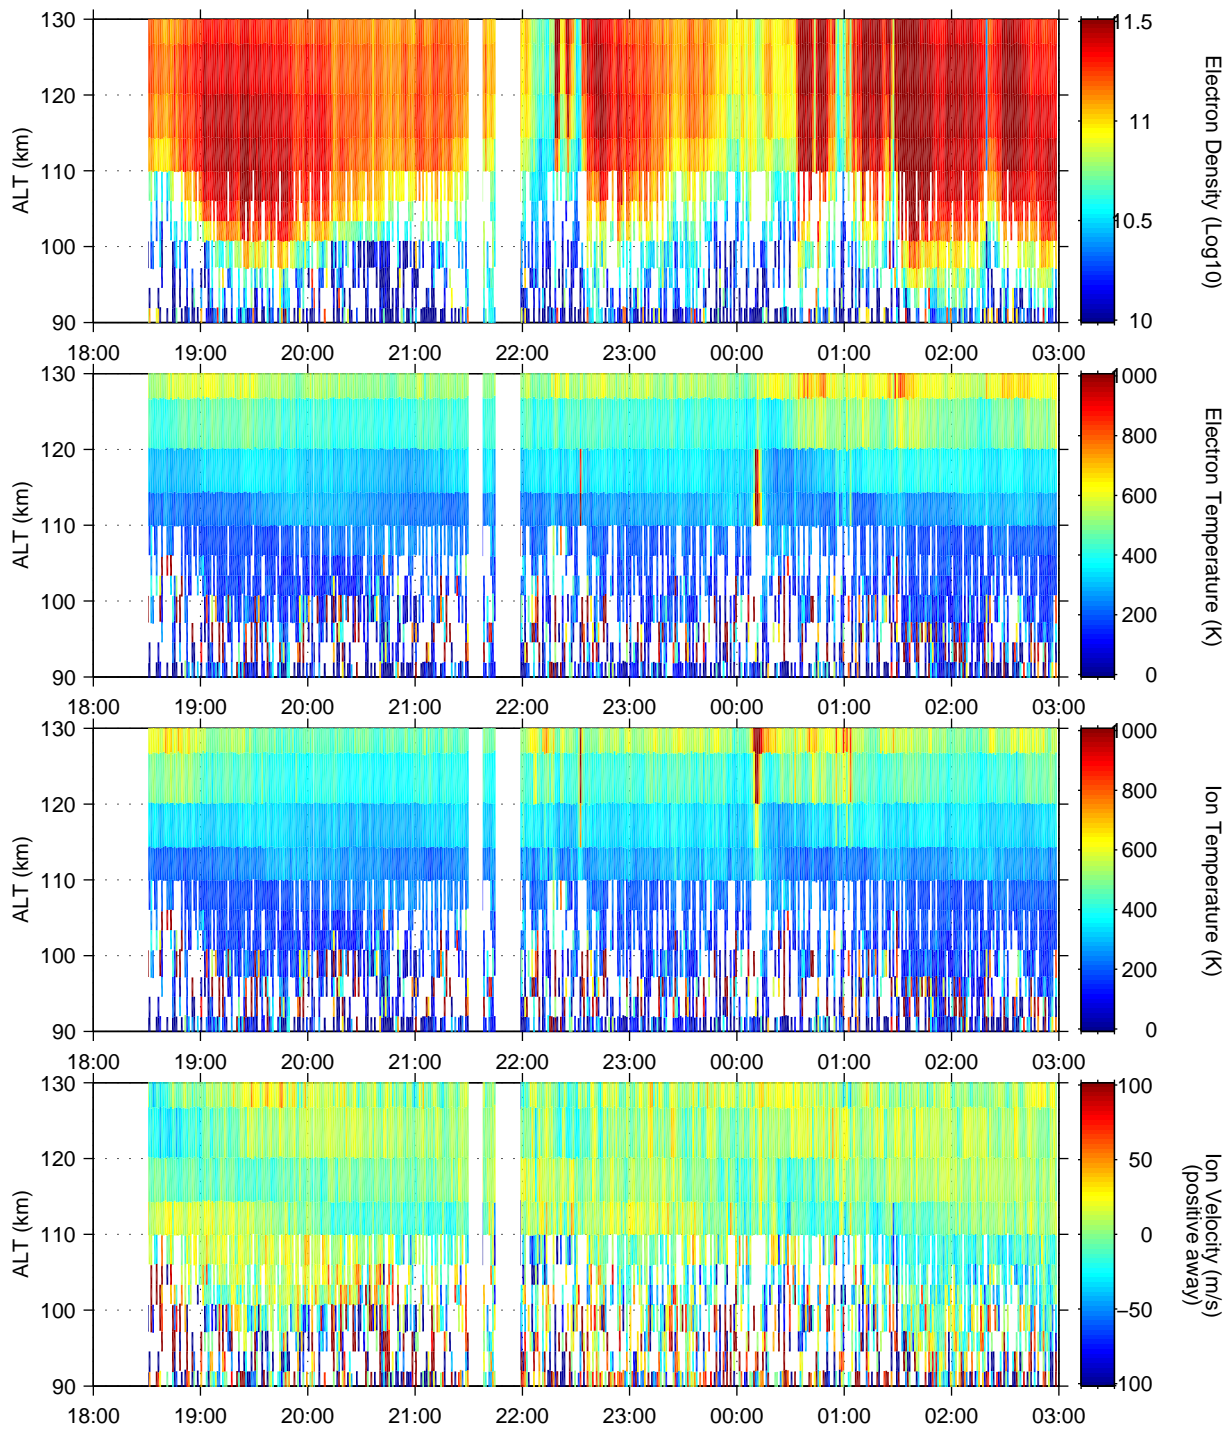

UHF

tau2pl cp1 on February 21, 2004

sh2: /EISCAT08

UNIVERSAL TIME
Made at STEL on February 22, 2004: No Ne calibration was made yet.