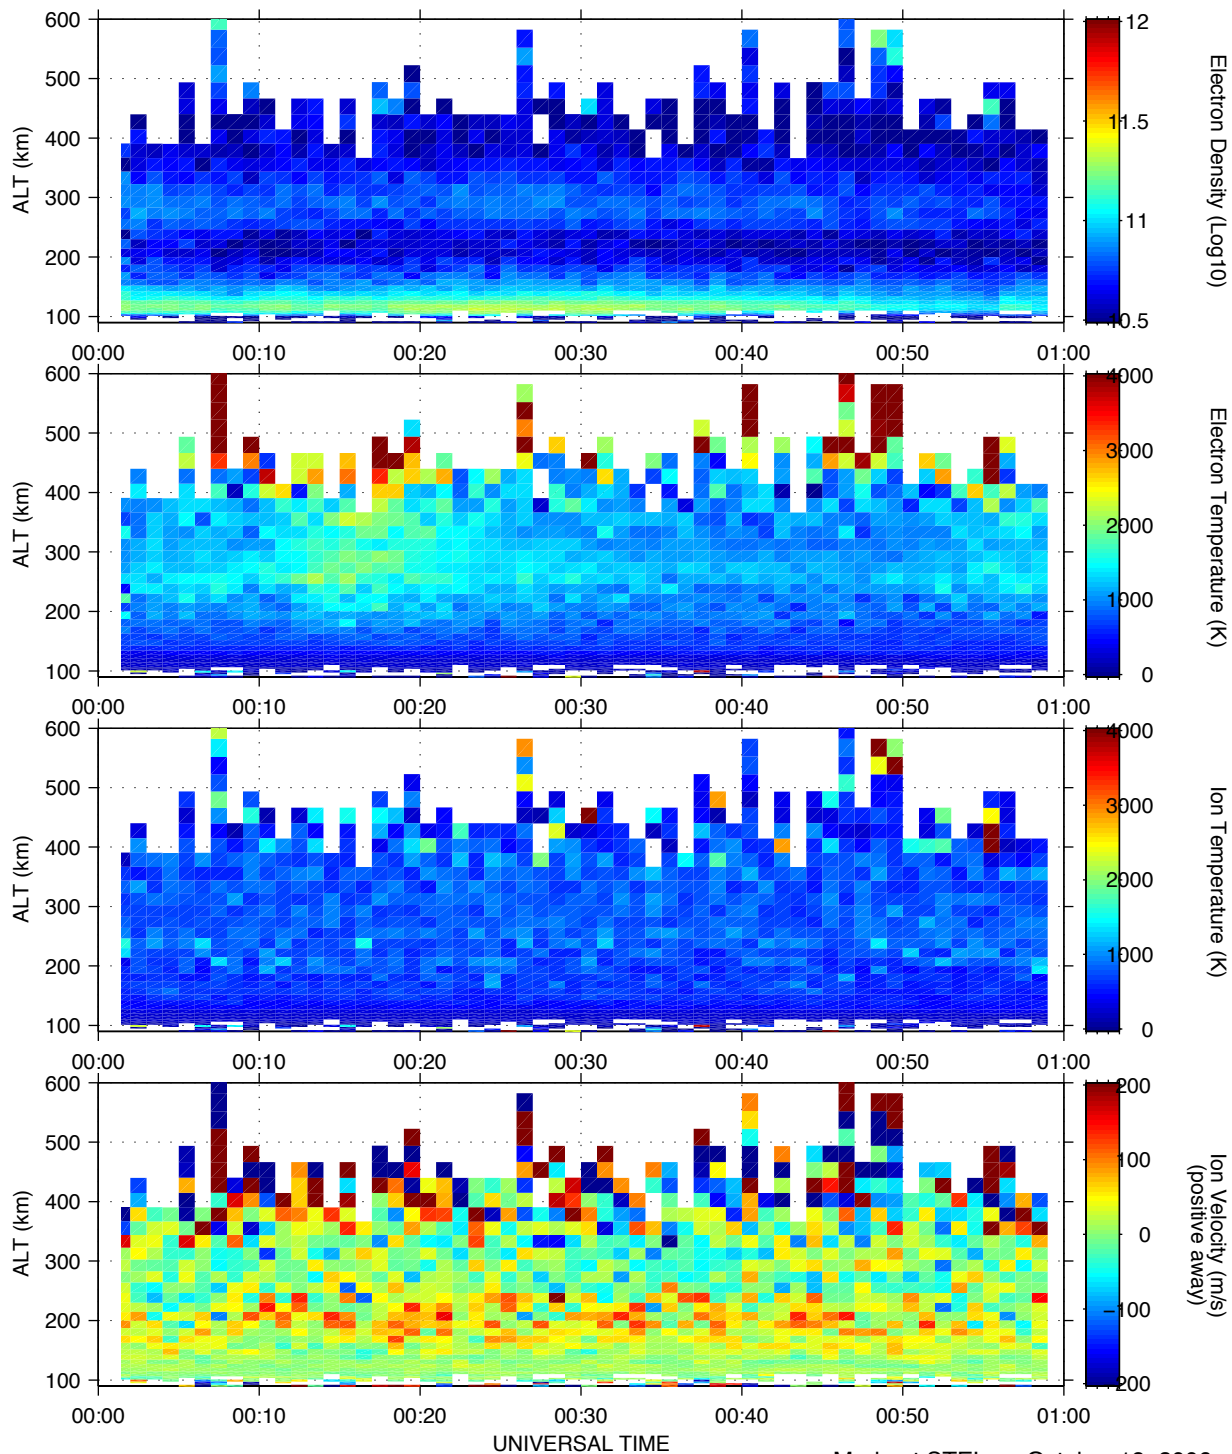

### Tromsø CP-1 (tau2pl) on October 18, 2006

sk2b

Made at STEL on October 18, 2006