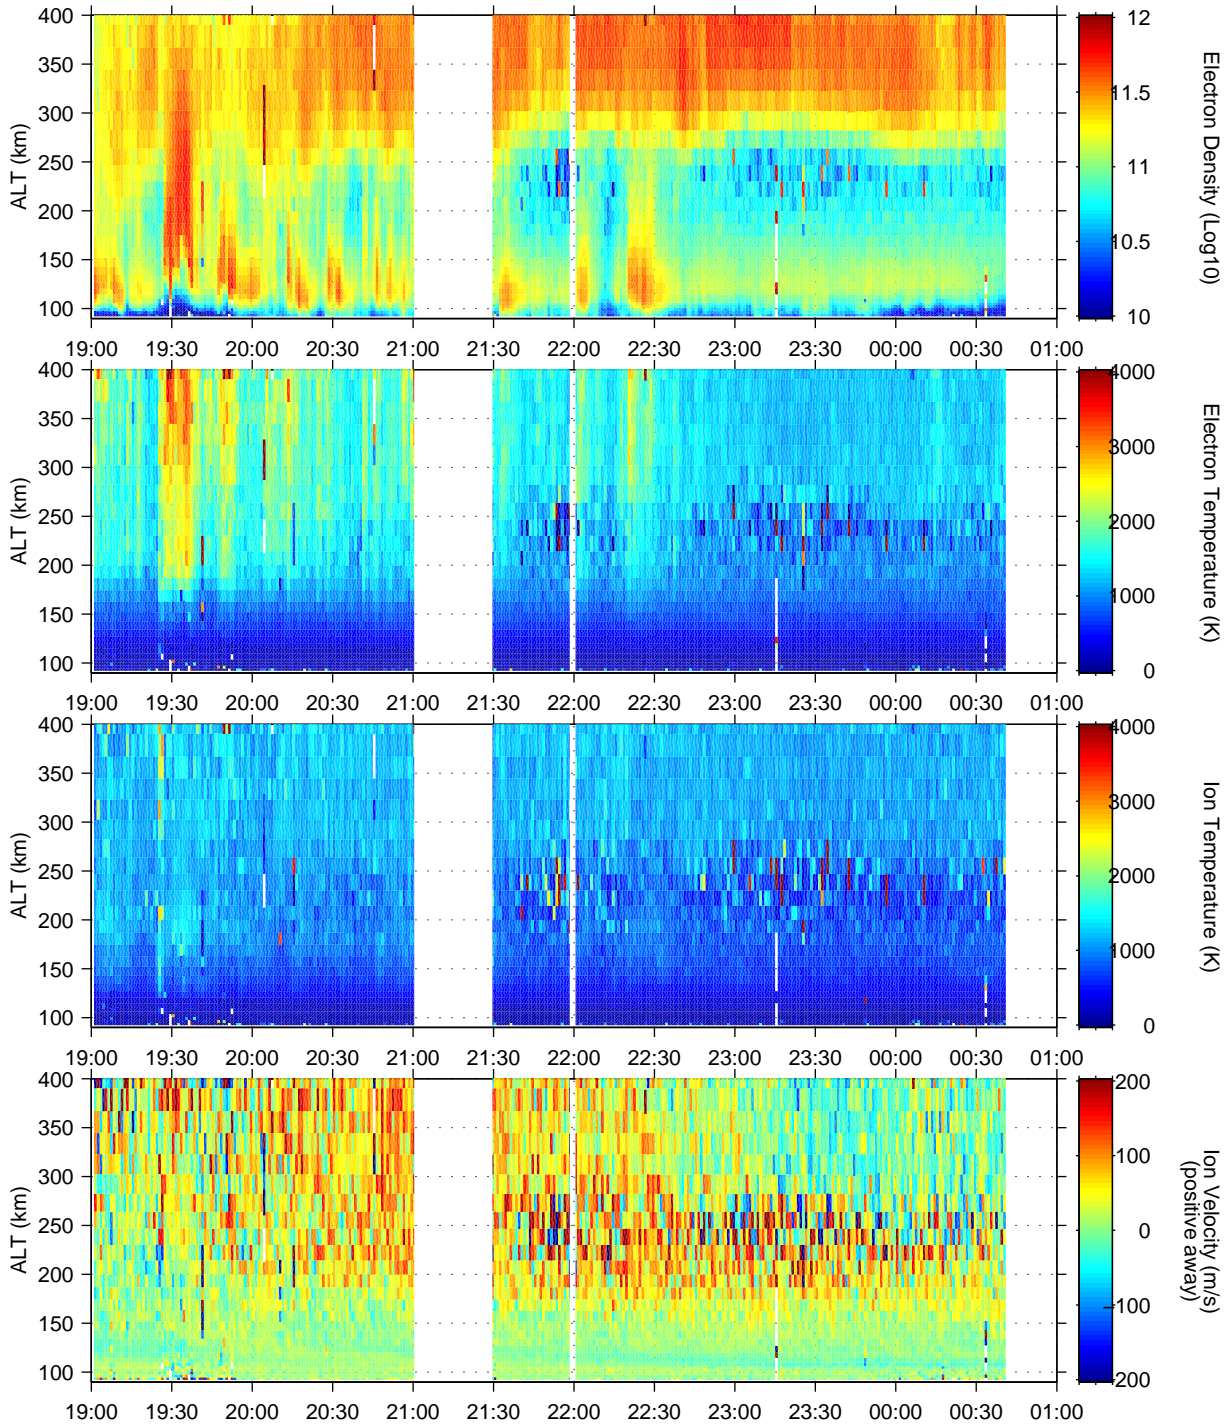

UHF

CP1 arc1 on March 1, 2003

sh2: /EISCAT05

UNIVERSAL TIME

Made at STEL on March 2, 2003: No calibration was made