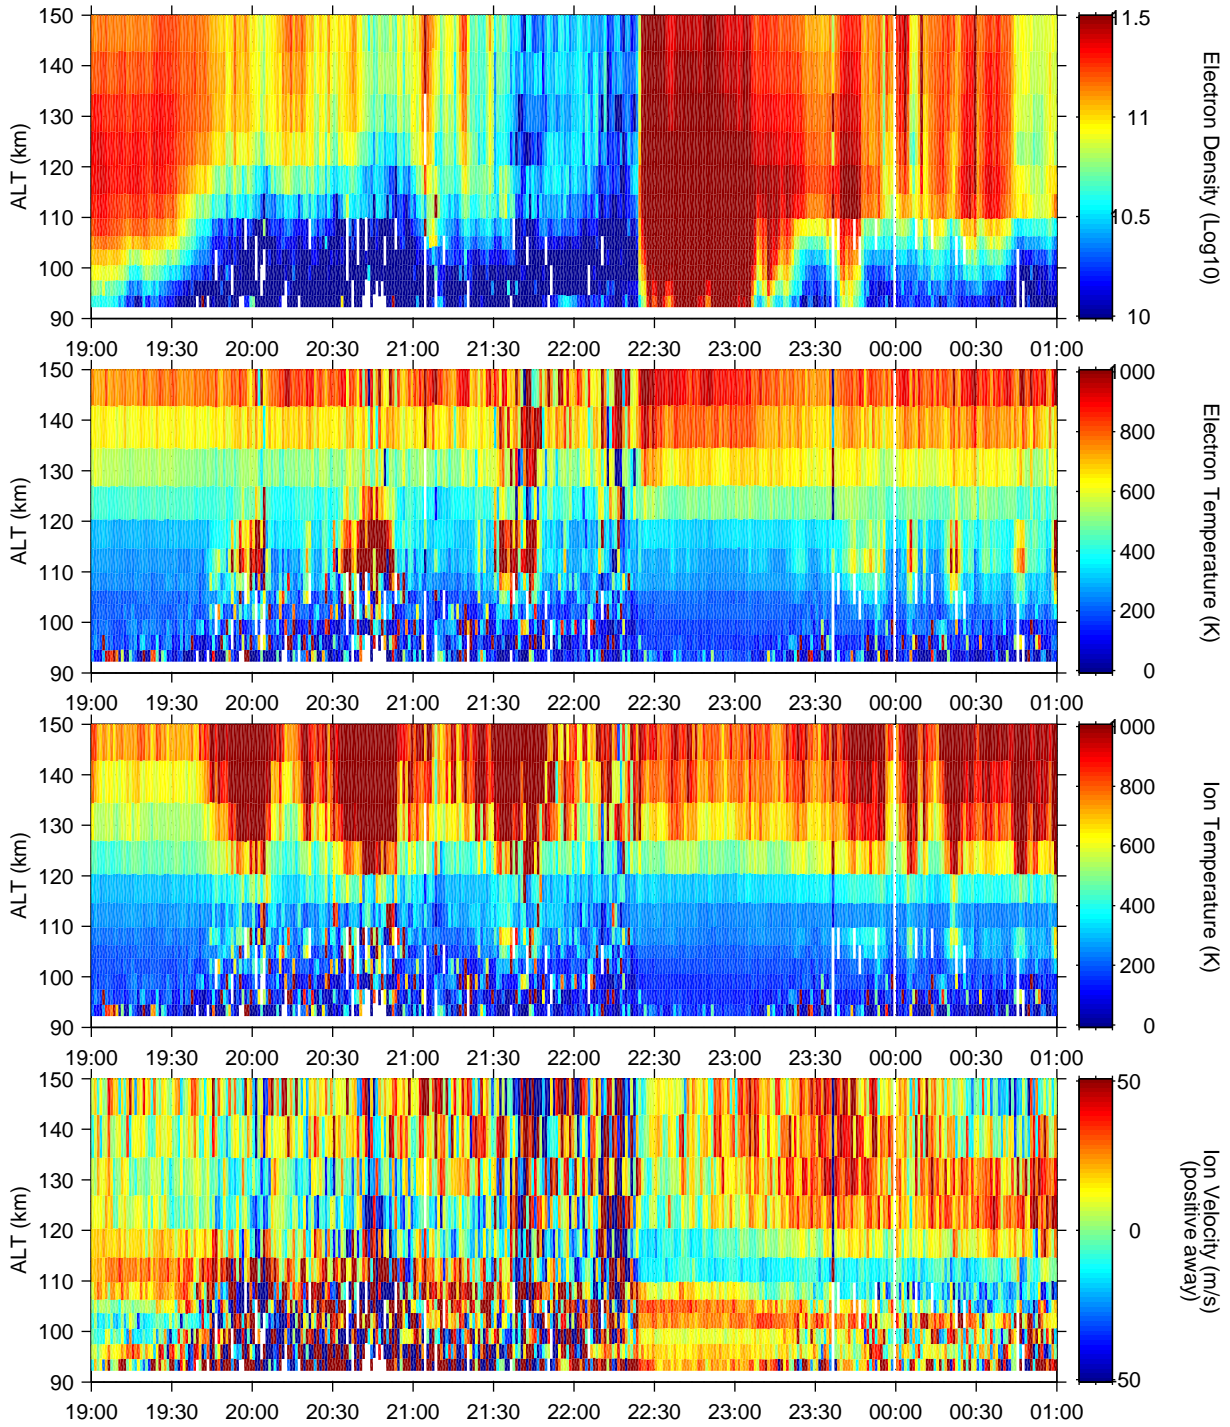

UHF

CP1 arc1 on March 3, 2003

sh2: /EISCAT05

Made at STEL on March 2, 2003: No calibration was made