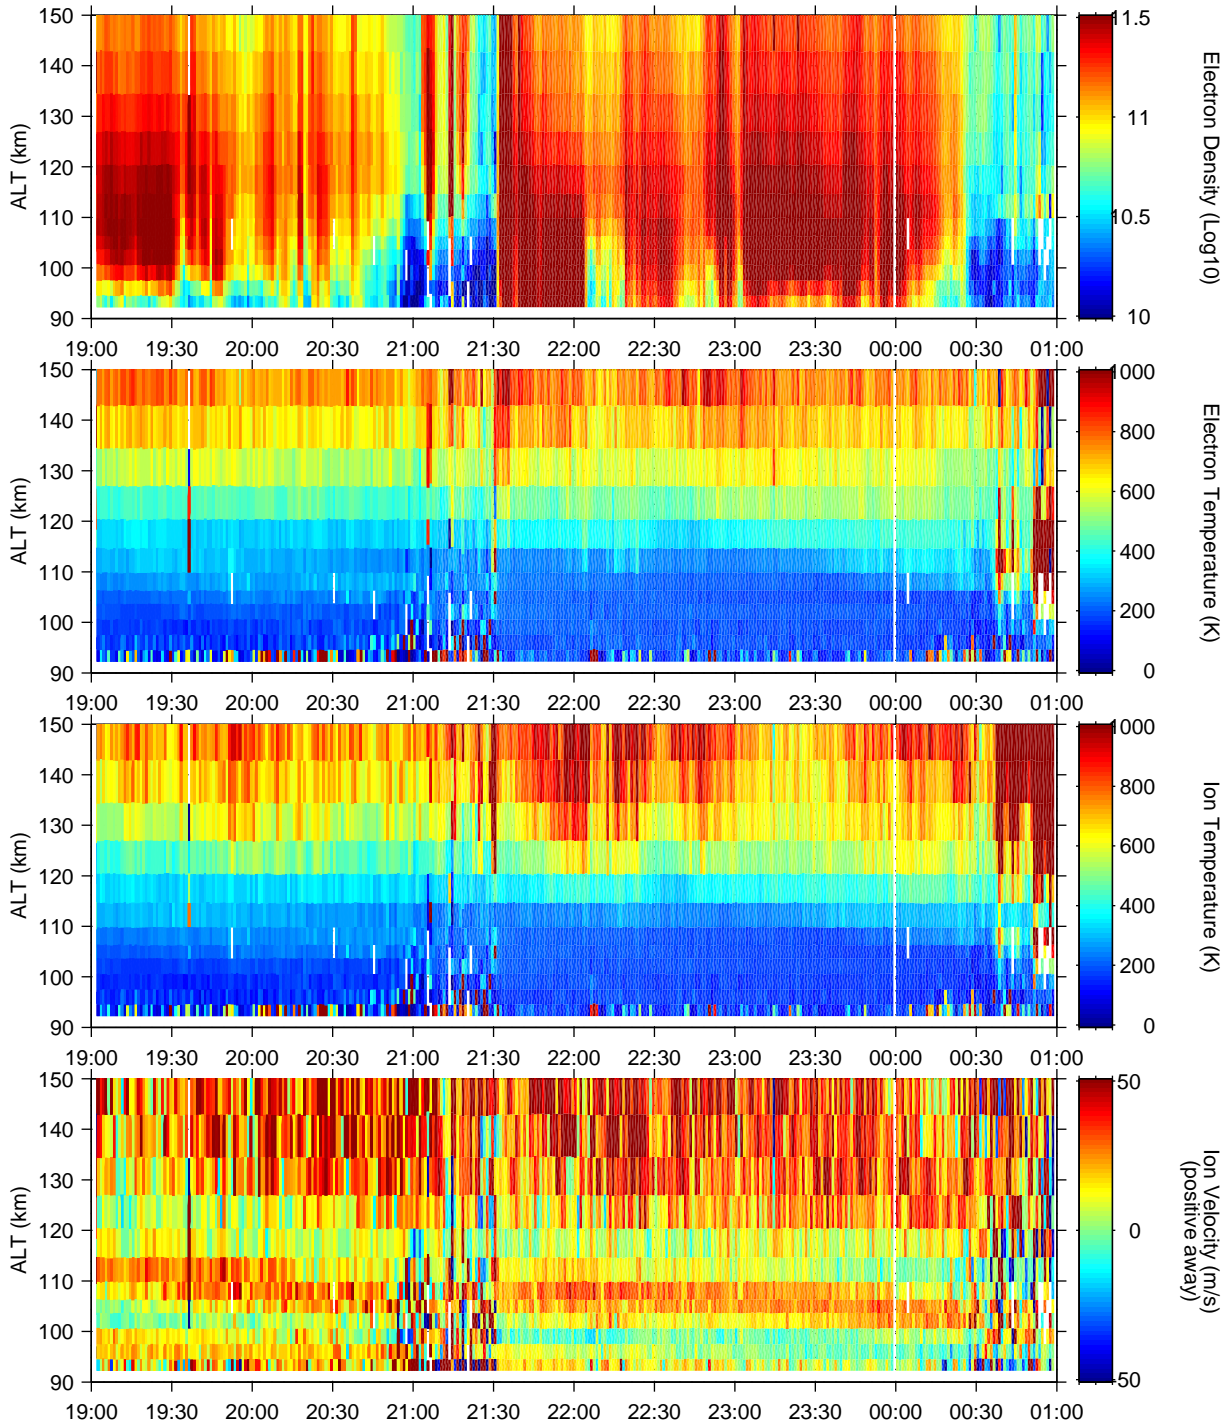

UHF

CP1 arc1 on March 4, 2003

sh2: /EISCAT05

UNIVERSAL TIME

Made at STEL on March 4, 2003: No calibration was made