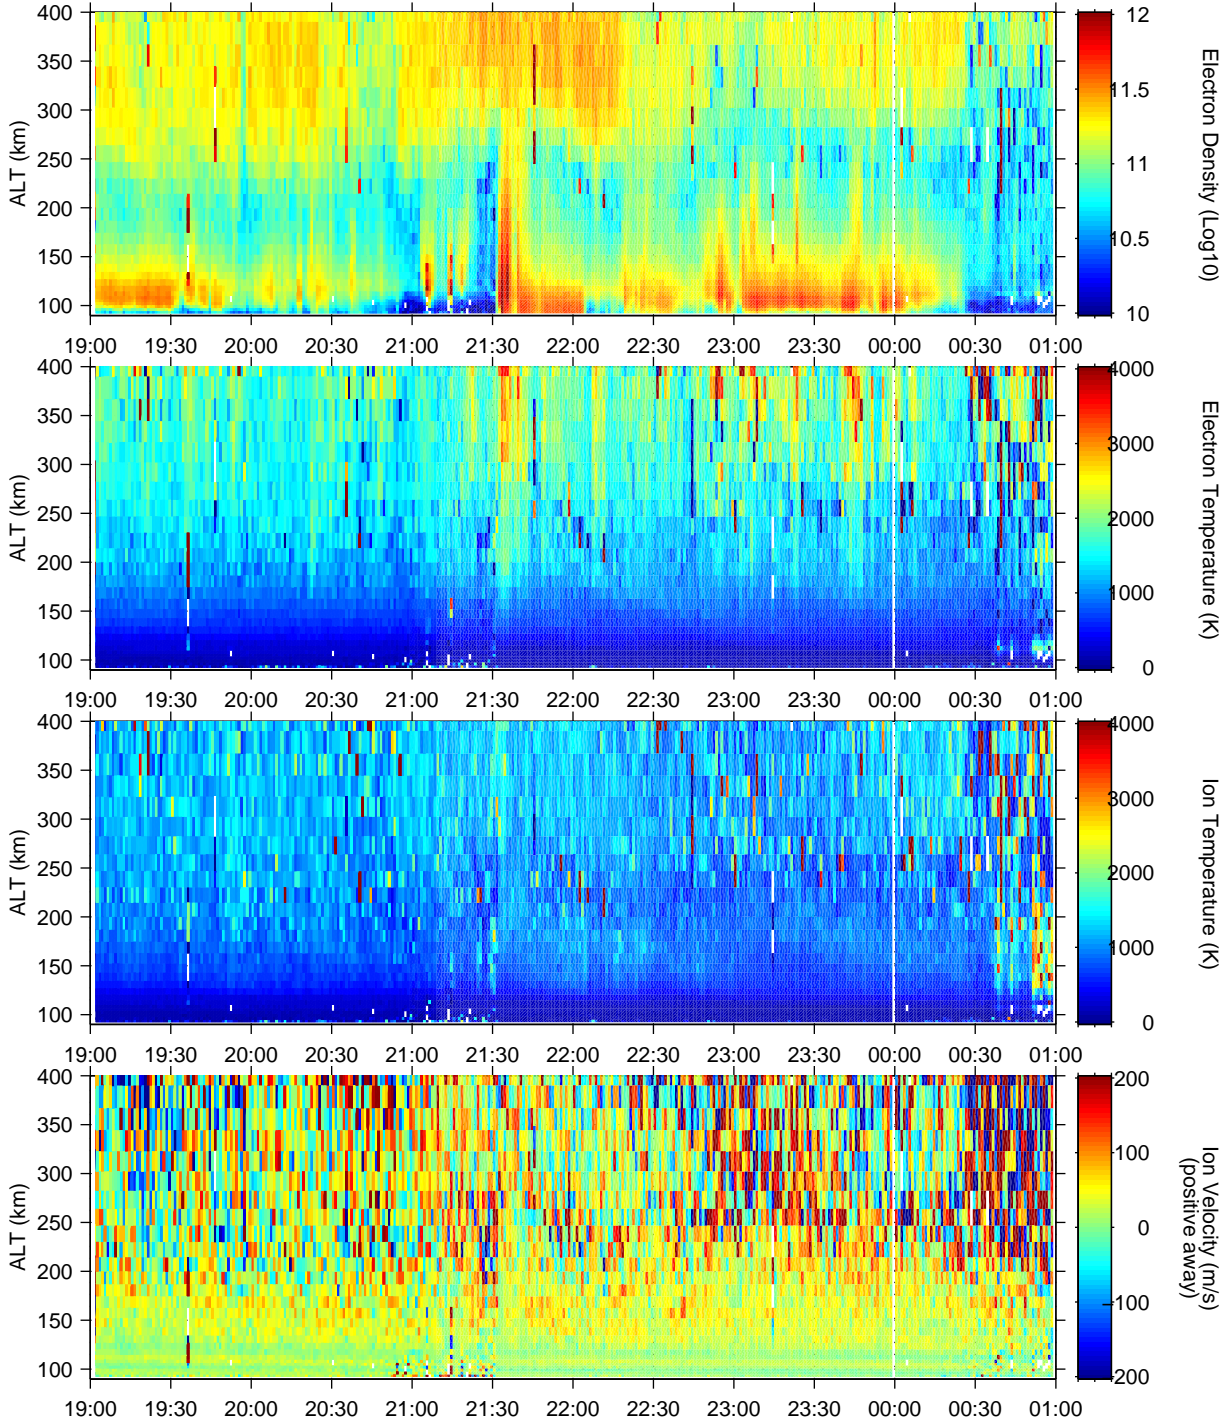

UHF

CP1 arc1 on March 4, 2003

sh2: /EISCAT05

UNIVERSAL TIME

Made at STEL on March 4, 2003: No calibration was made