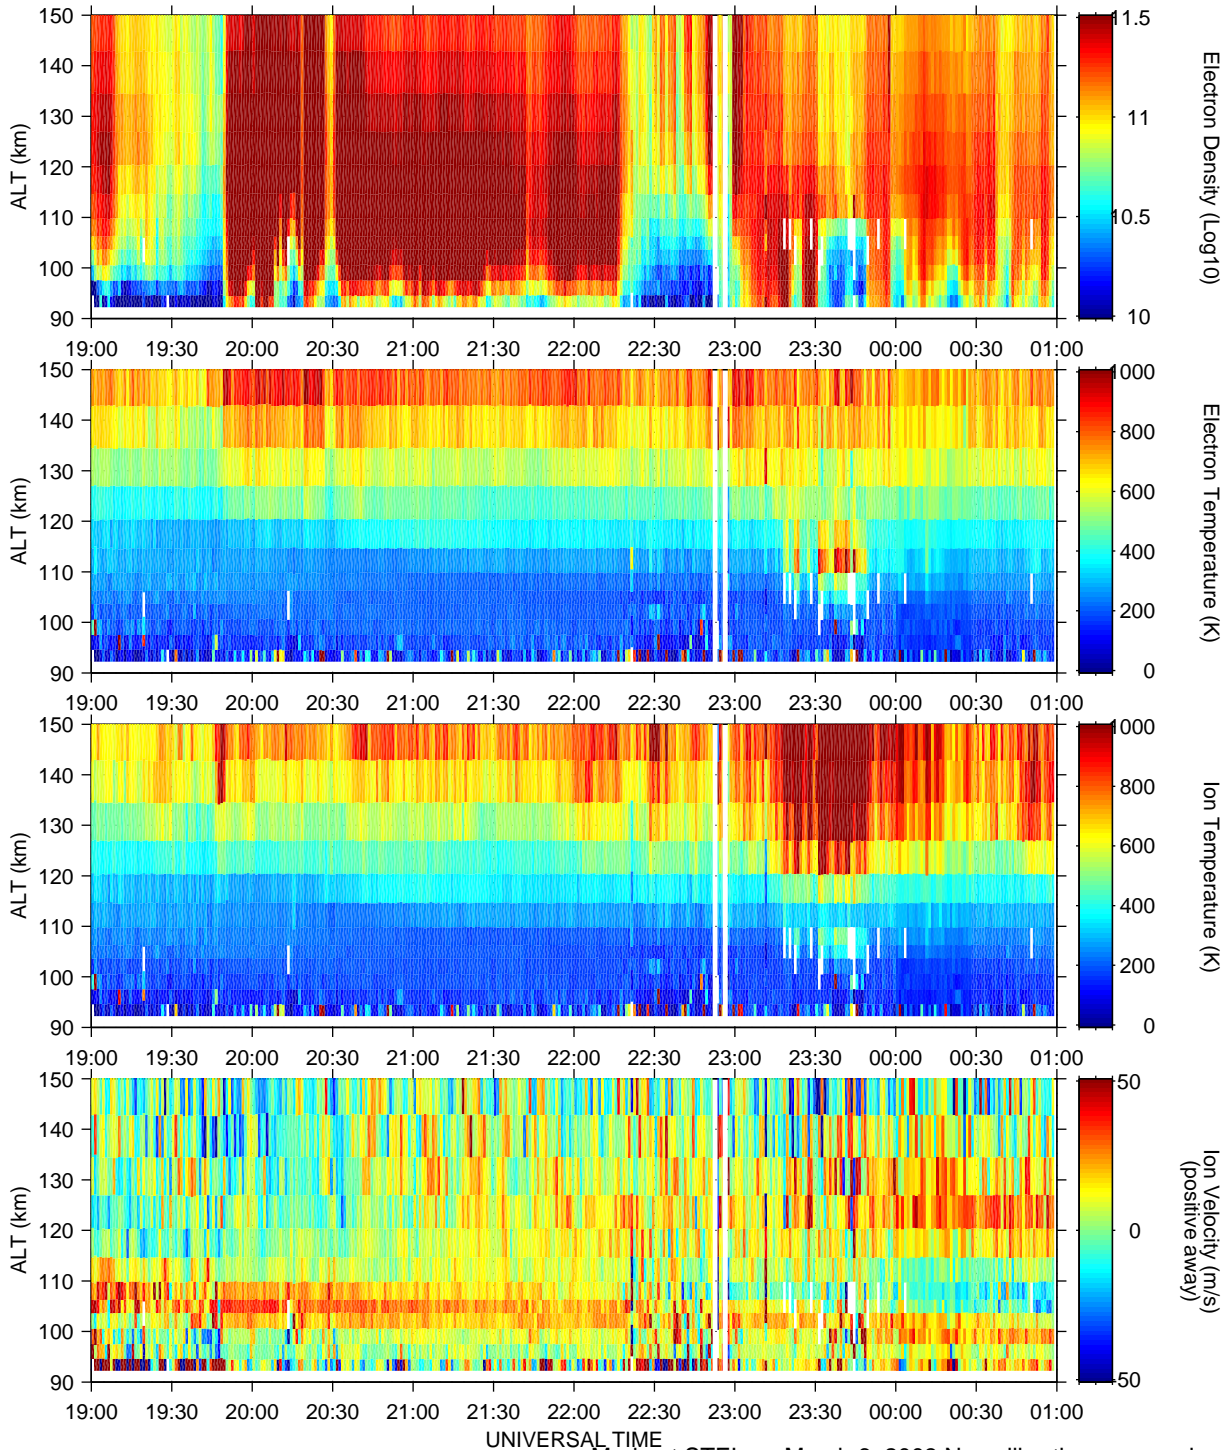

UHF

CP1 arc1 on March 5, 2003

sh2: /EISCAT05

UNIVERSAL TIME

Made at STEL on March 6, 2003: No calibration was made