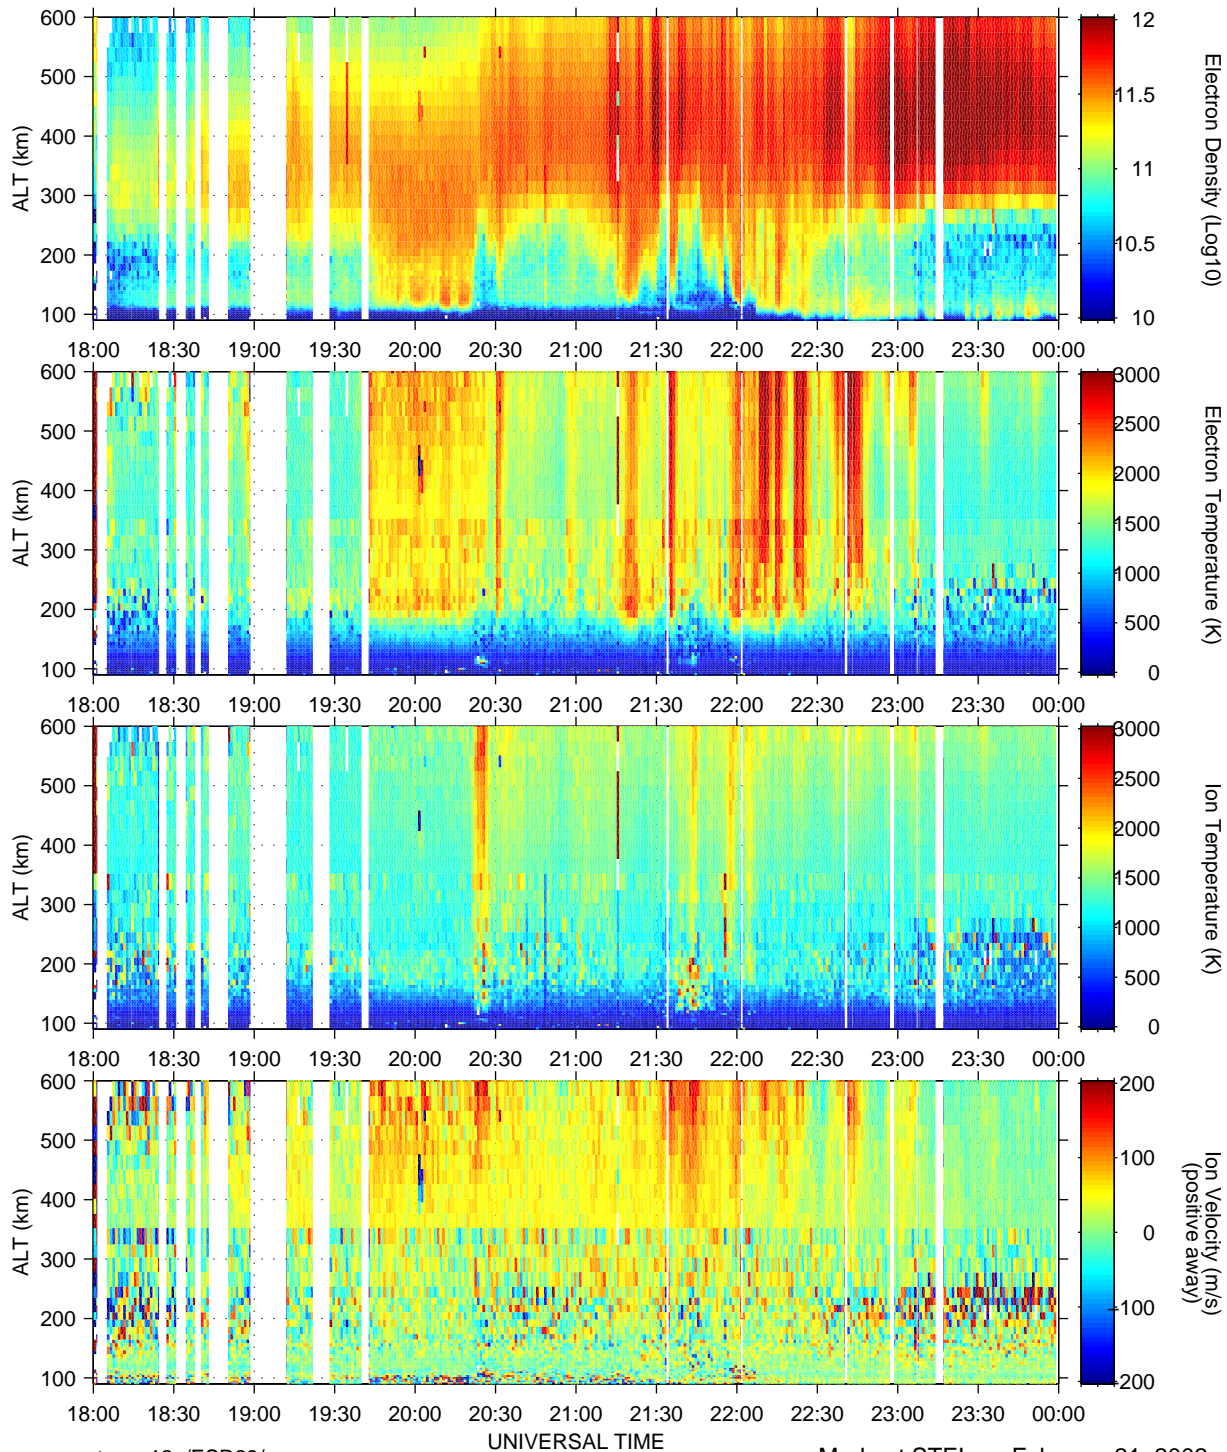

KST UHF antenna

### CP-1-L(SP-NI) on February 20, 2002

stesun12: /ESR29/

Made at STEL on February 21, 2002