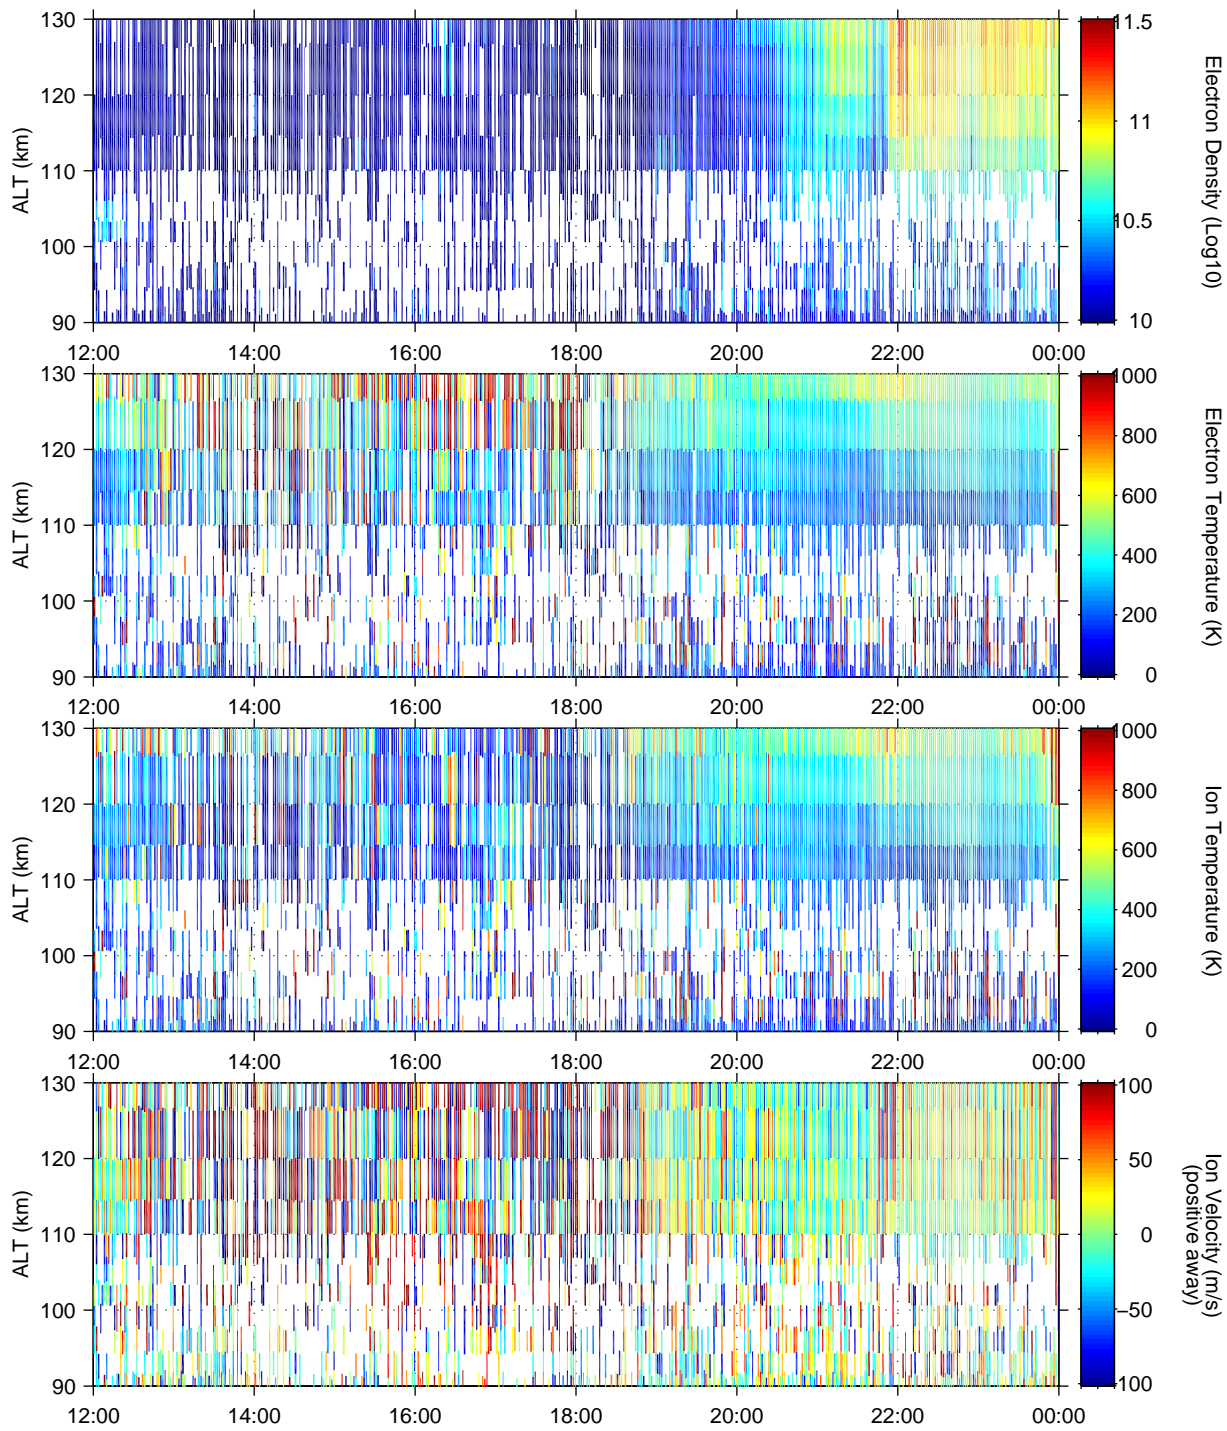

UHF tau2pl cp2 delta campaign on December 5, 2004

shcpu1: /EISCAT00/nozawa/vizu Made at STEL on Dec 6, 2004:magic=1.1:No Ne calibration was made yet.