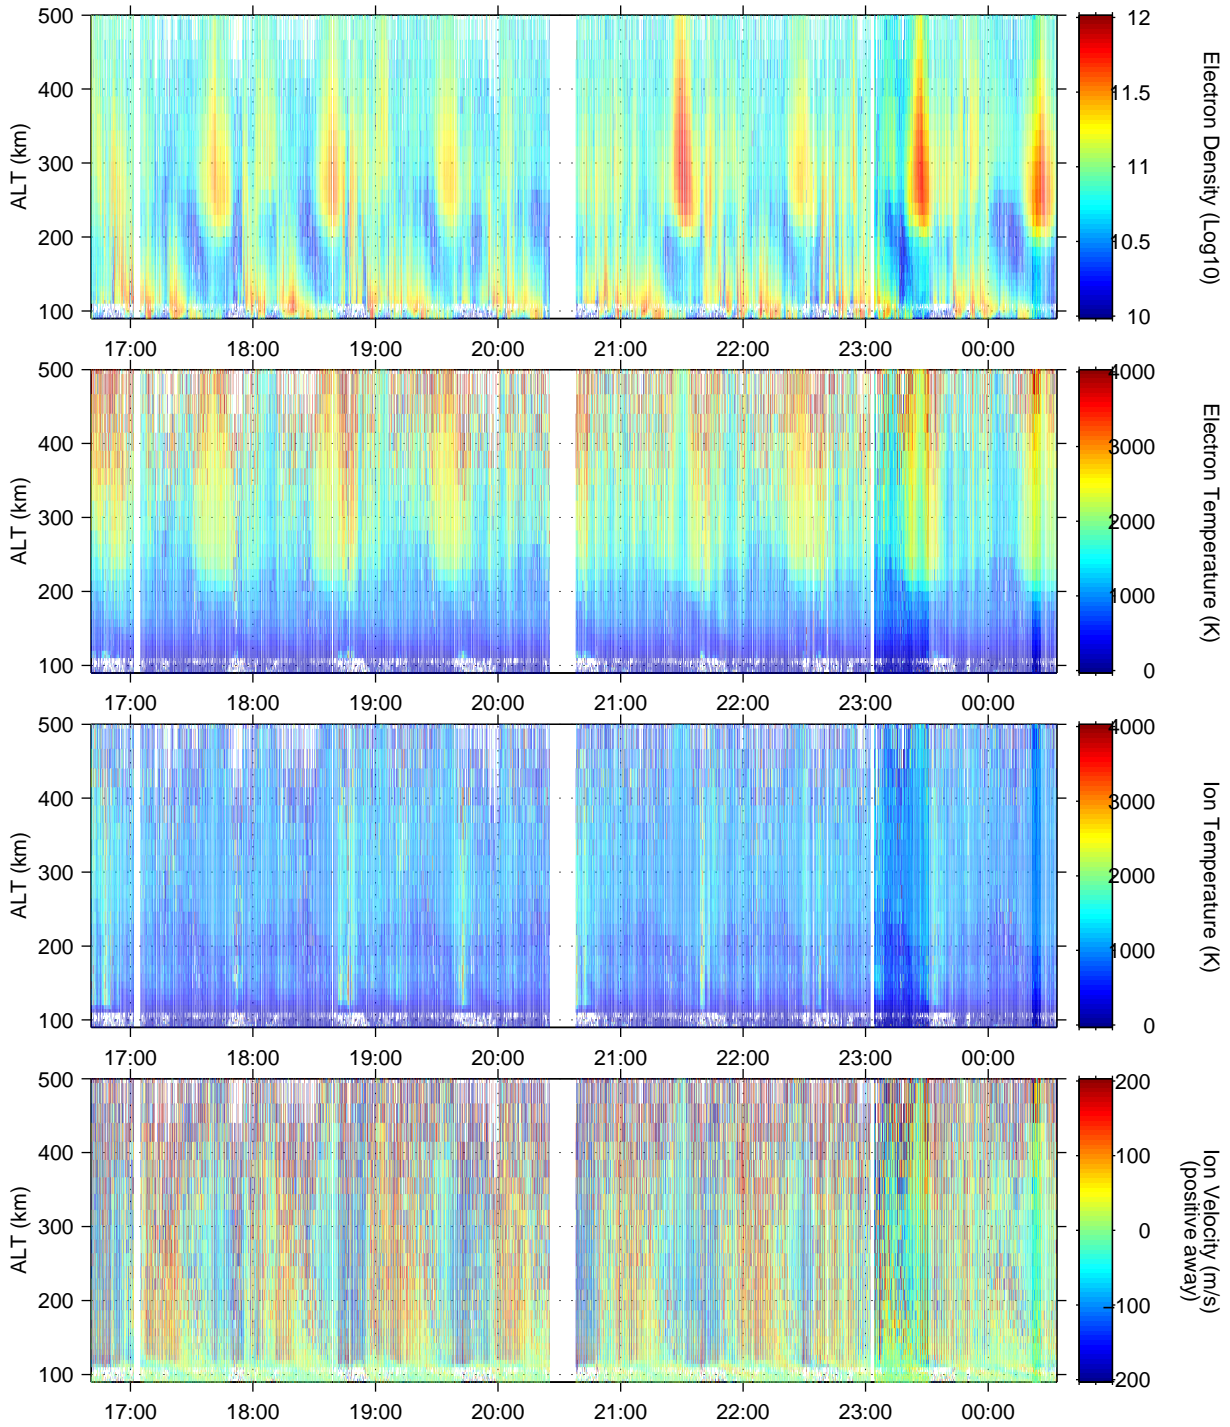

ta2pl cp2-longrun from 09 on November 11 to 14 on November 19, 2003

sh2: /EISCAT05

Made at STEL on November 18, 2003: No Ne calibration was made yet.