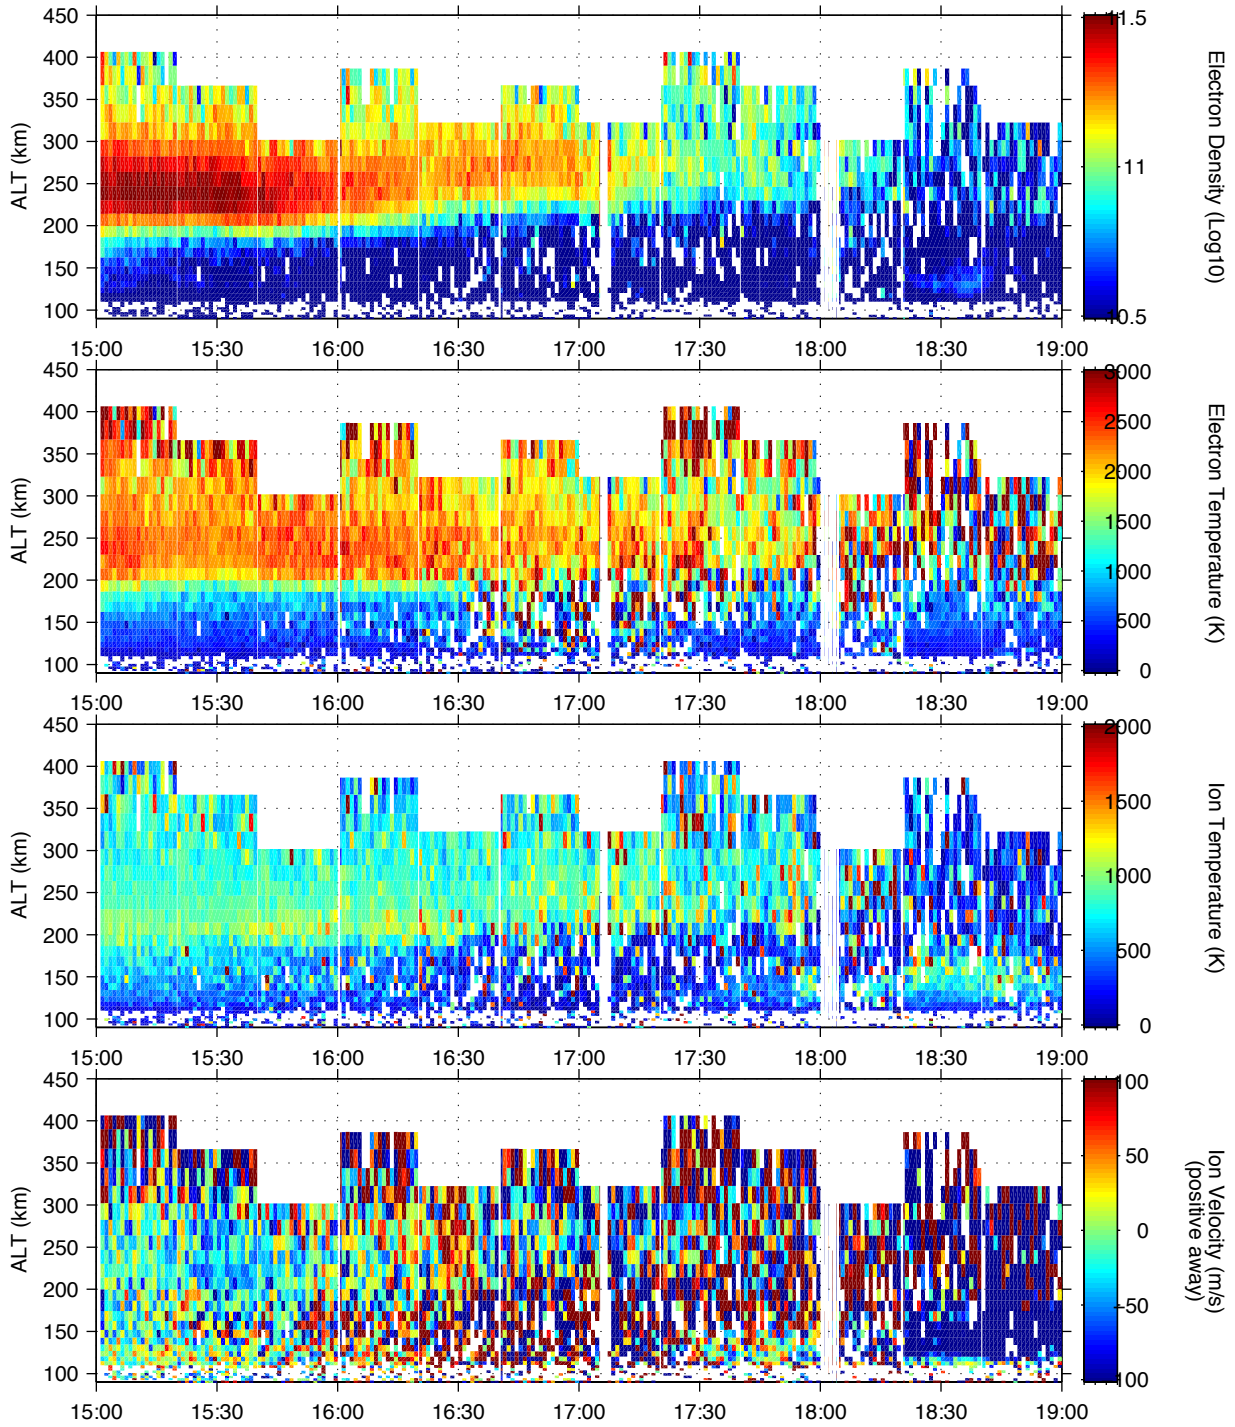

UHF

arc1 sp ni mi on March 3, 2006

sr2: /EISCAT22/nozawa/vizu

UNIVERSAL TIME

Made at STEL on March 3, 2006:No Ne calibration was made yet.