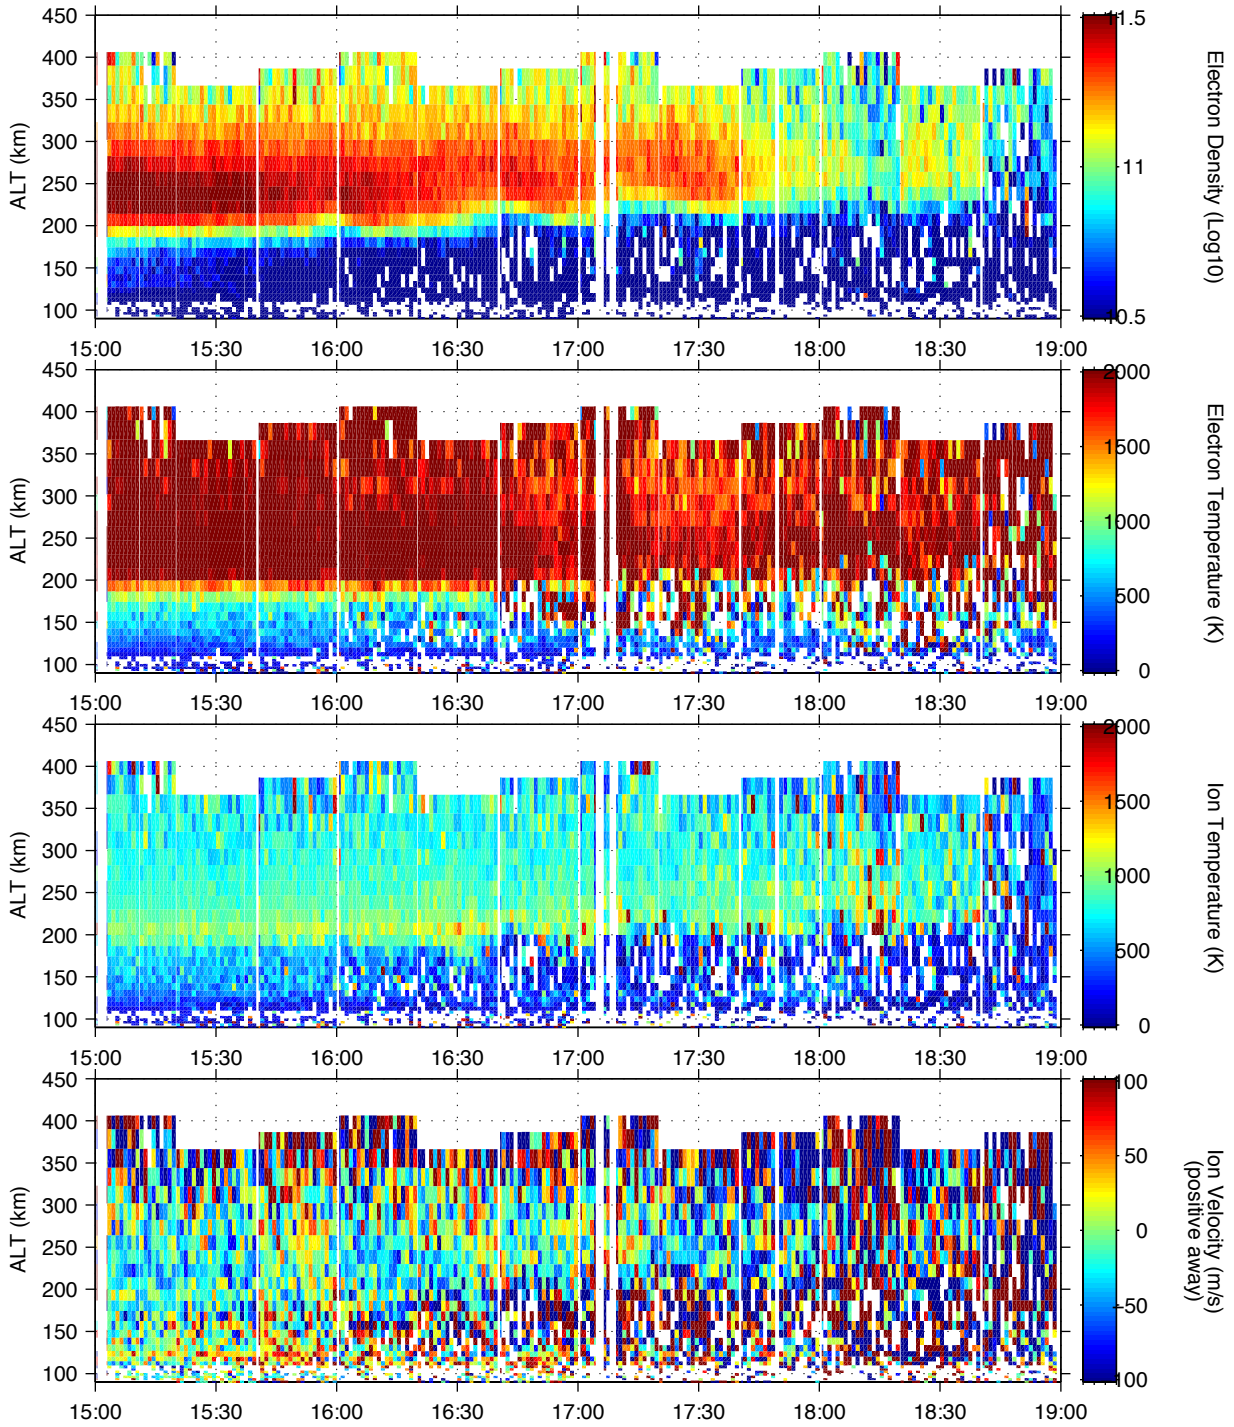

UHF

arc1 sp ni mi on March 4, 2006

sr2: /EISCAT22/nozawa/vizu

UNIVERSAL TIME

Made at STEL on March 4, 2006: No Ne calibration was made yet.