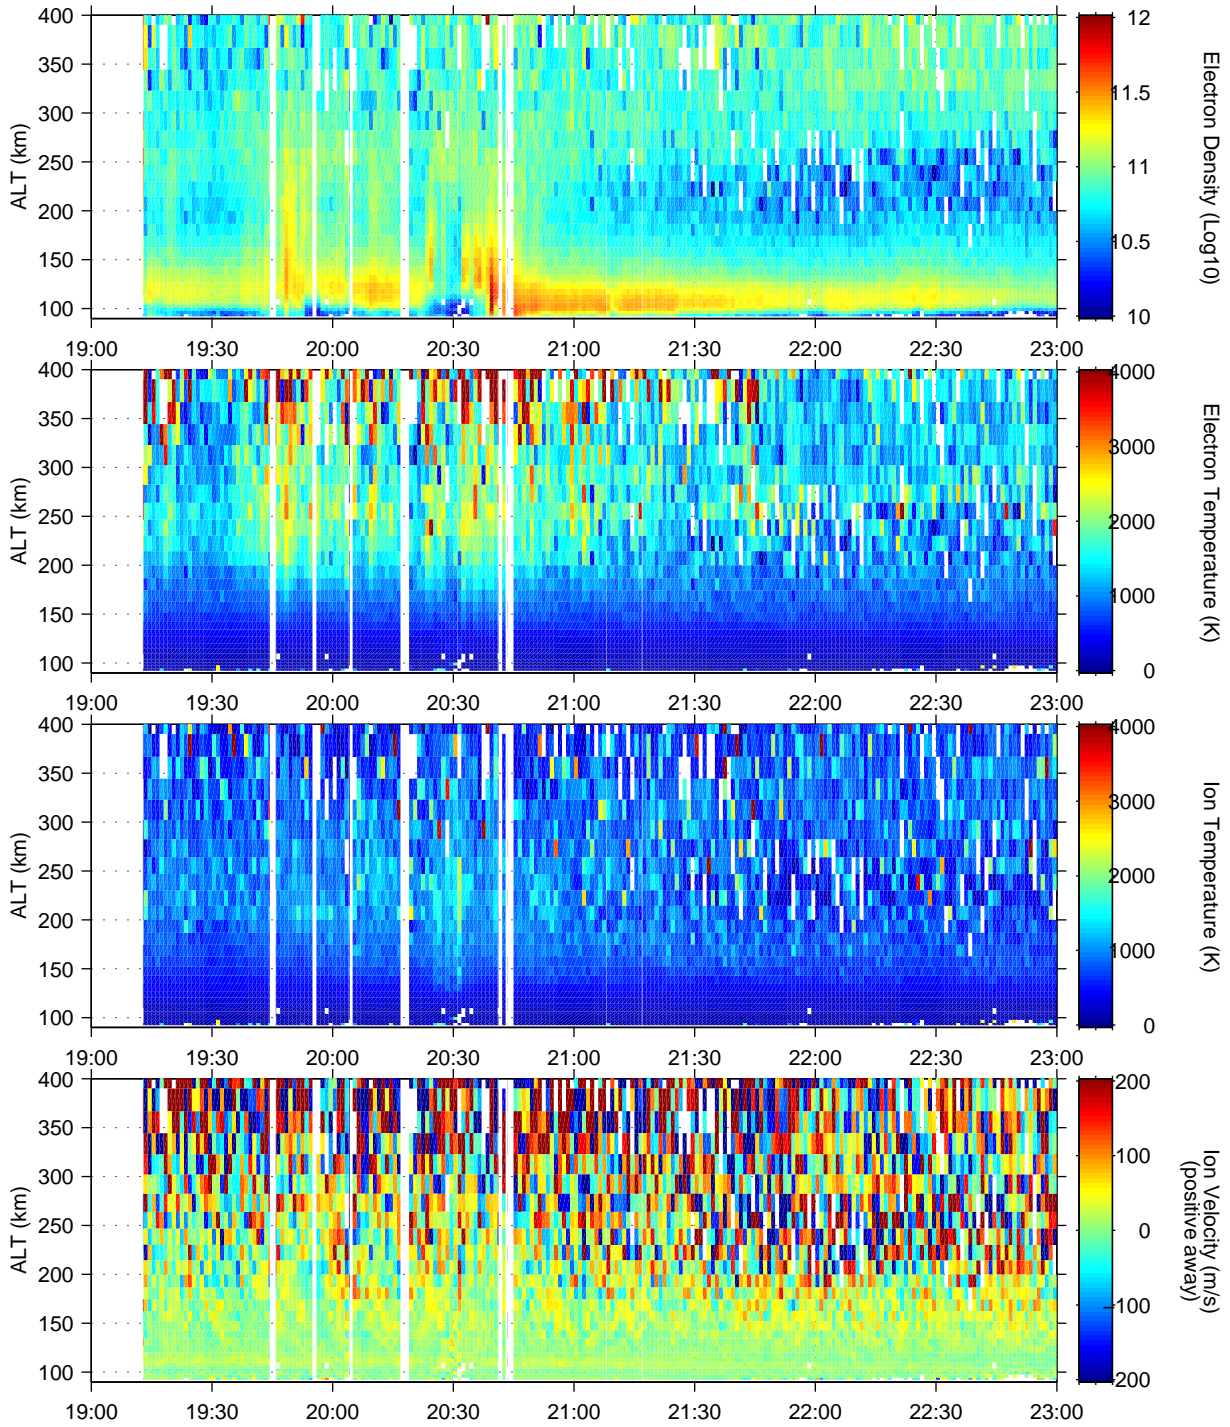

UHF

arc1 cp1 on October 15, 2004

shcpu1: /EISCAT00/nozawa/vizu Made at STEL on Oct 15, 2004:magic=1.1:No Ne calibration was made yet.