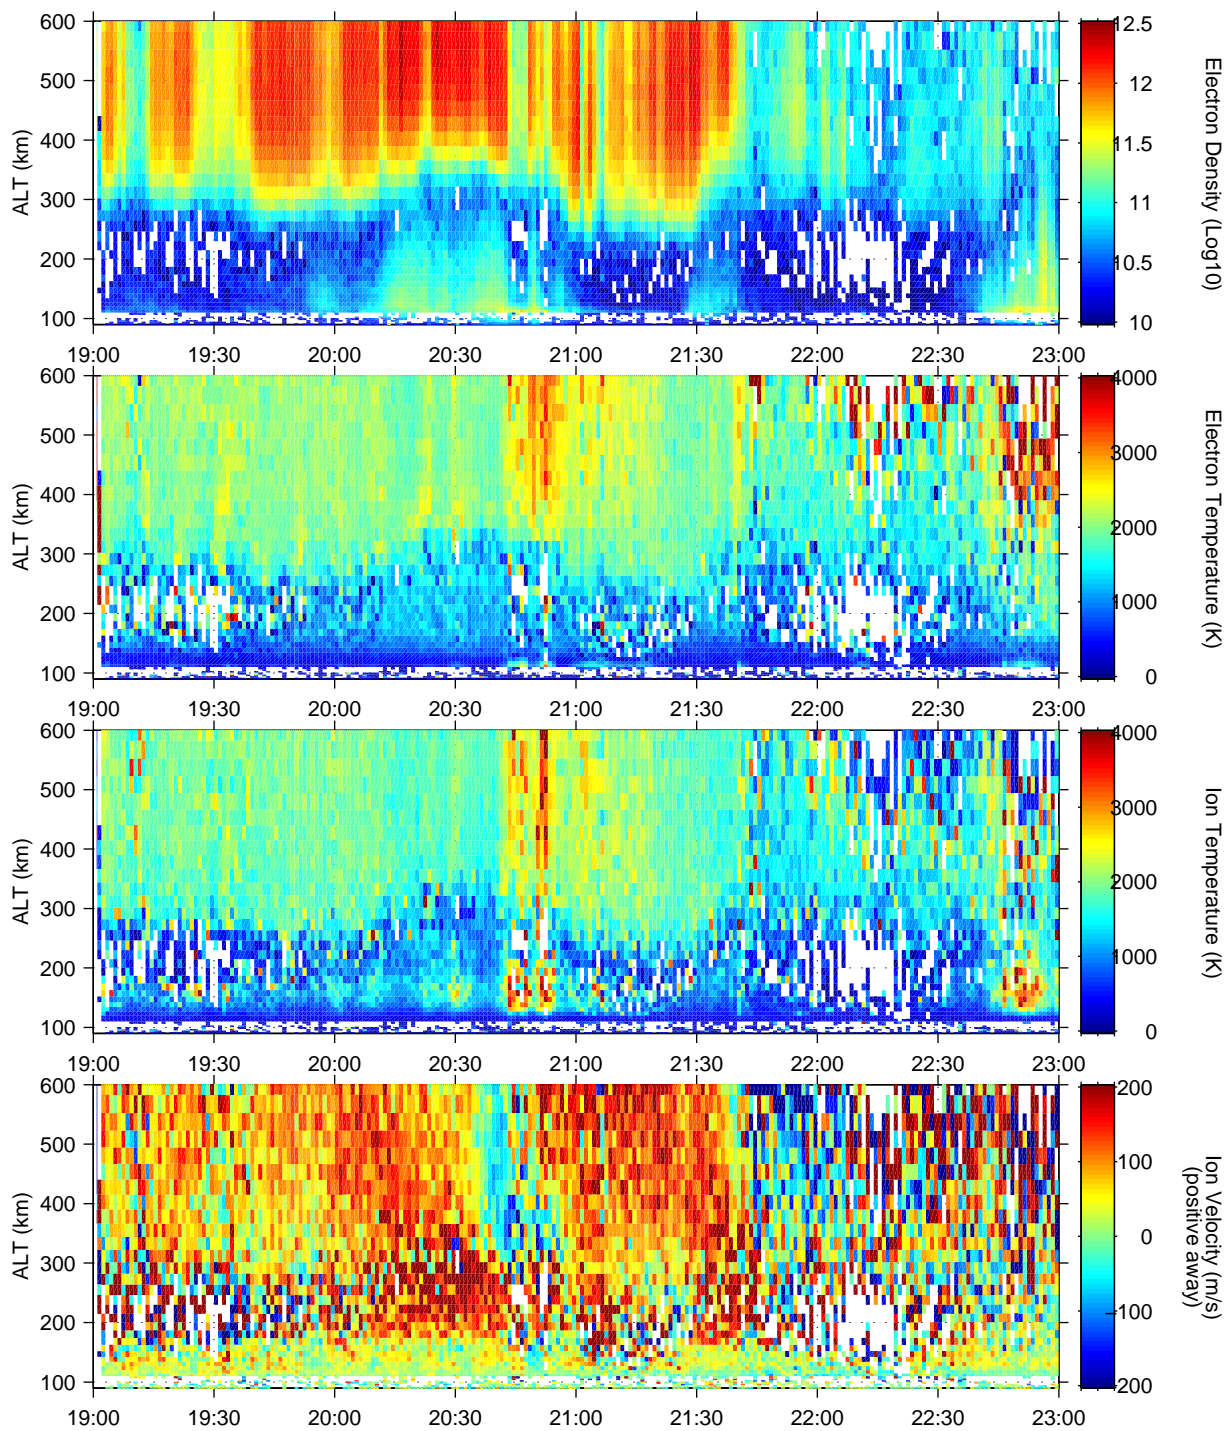

UHF

tau2pl cp1 on November 20, 2003

sh2: /EISCAT05

Made at STEL on November 20, 2003: No Ne calibration was made yet.