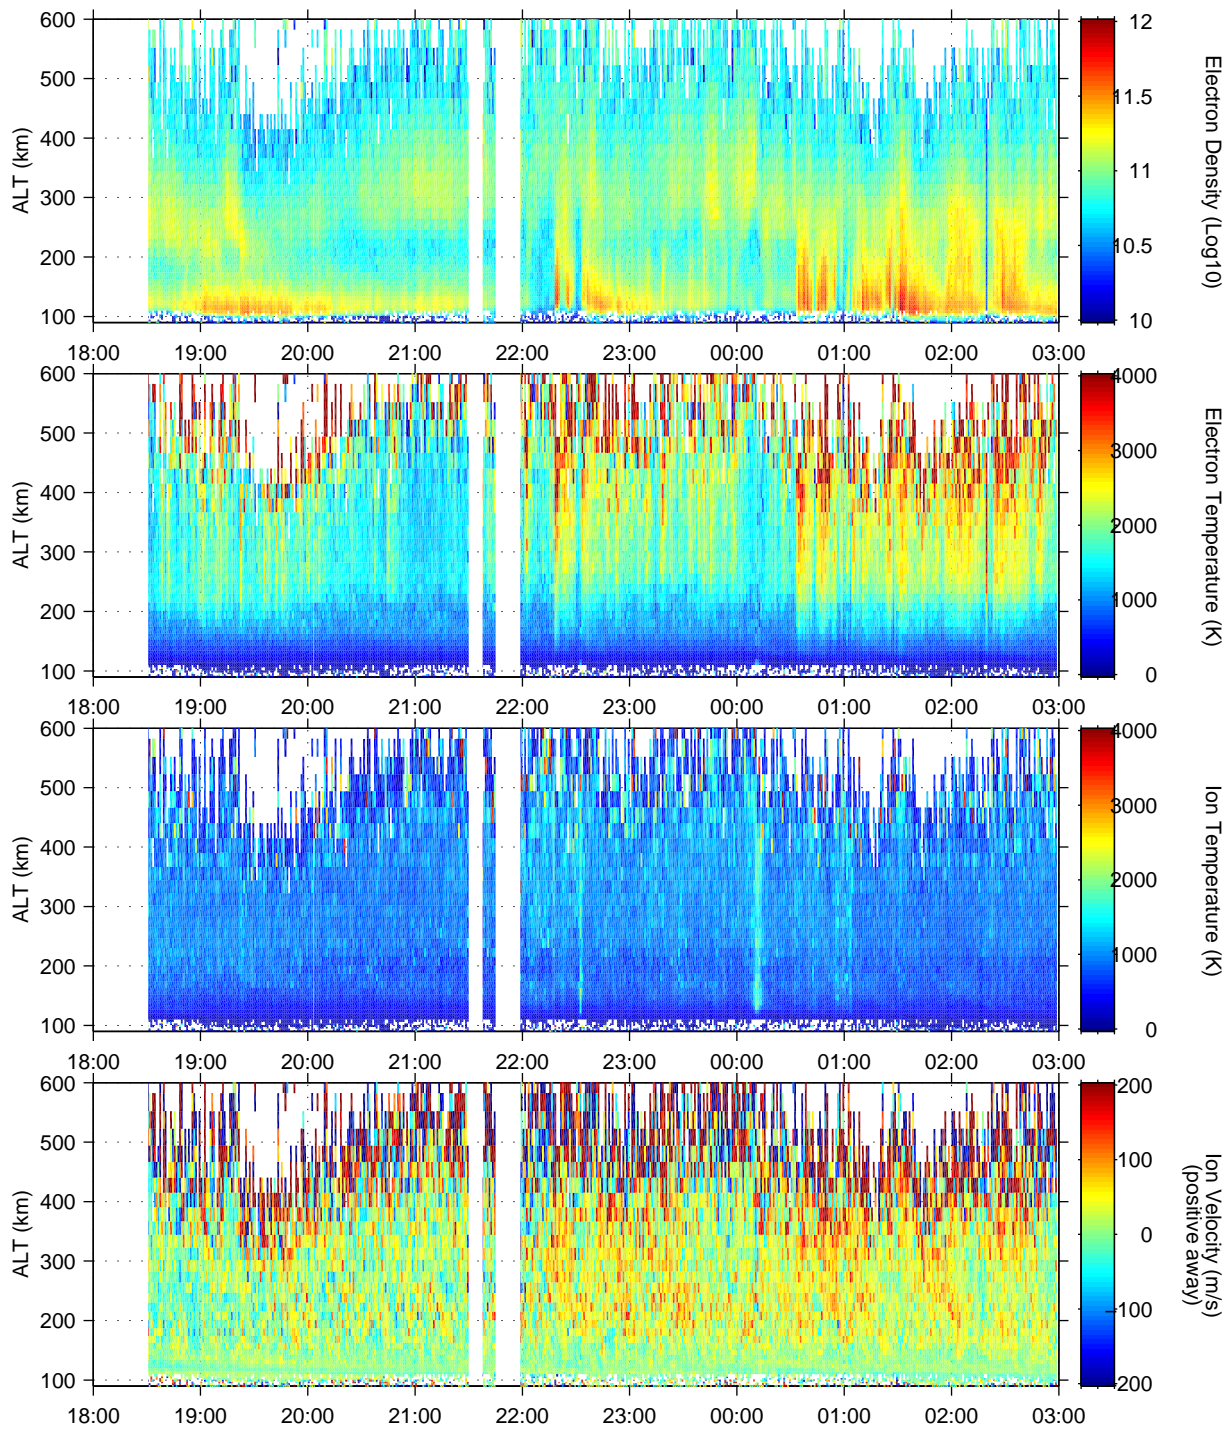

UHF

tau2pl cp1 on February 21, 2004

sh2: /EISCAT08

Made at STEL on February 22, 2004: No Ne calibration was made yet.