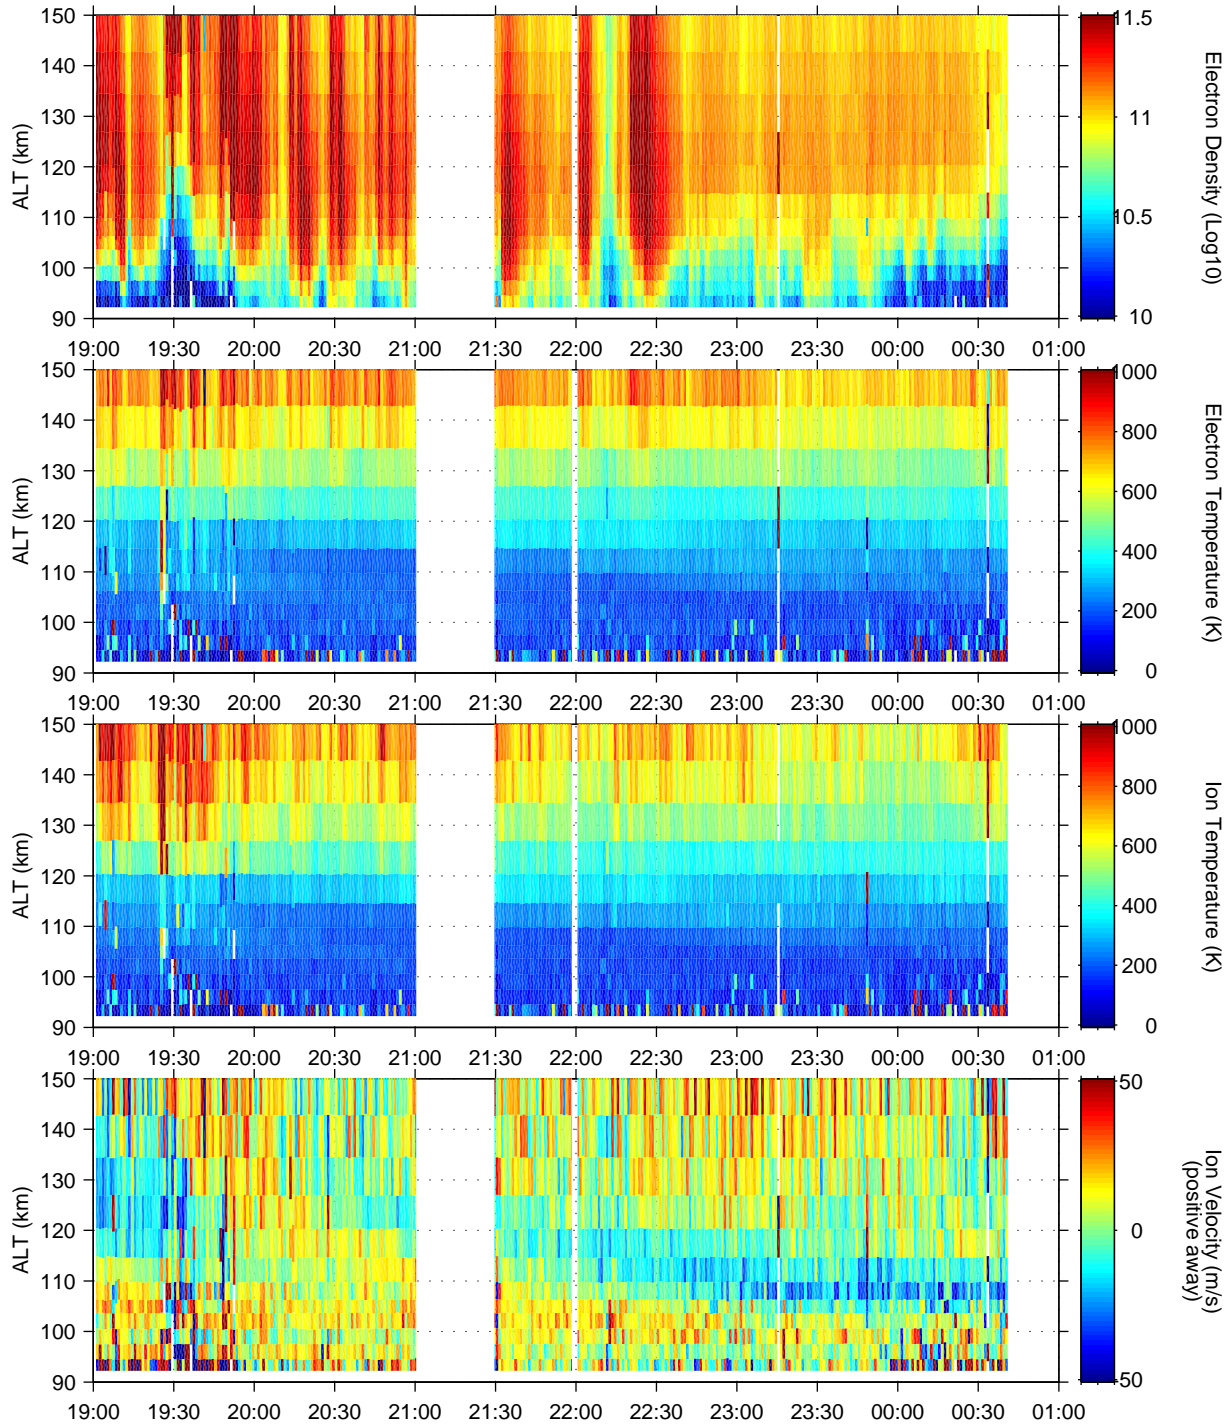

UHF

CP1 arc1 on March 1, 2003

sh2: /EISCAT05

UNIVERSAL TIME

Made at STEL on March 2, 2003: No calibration was made