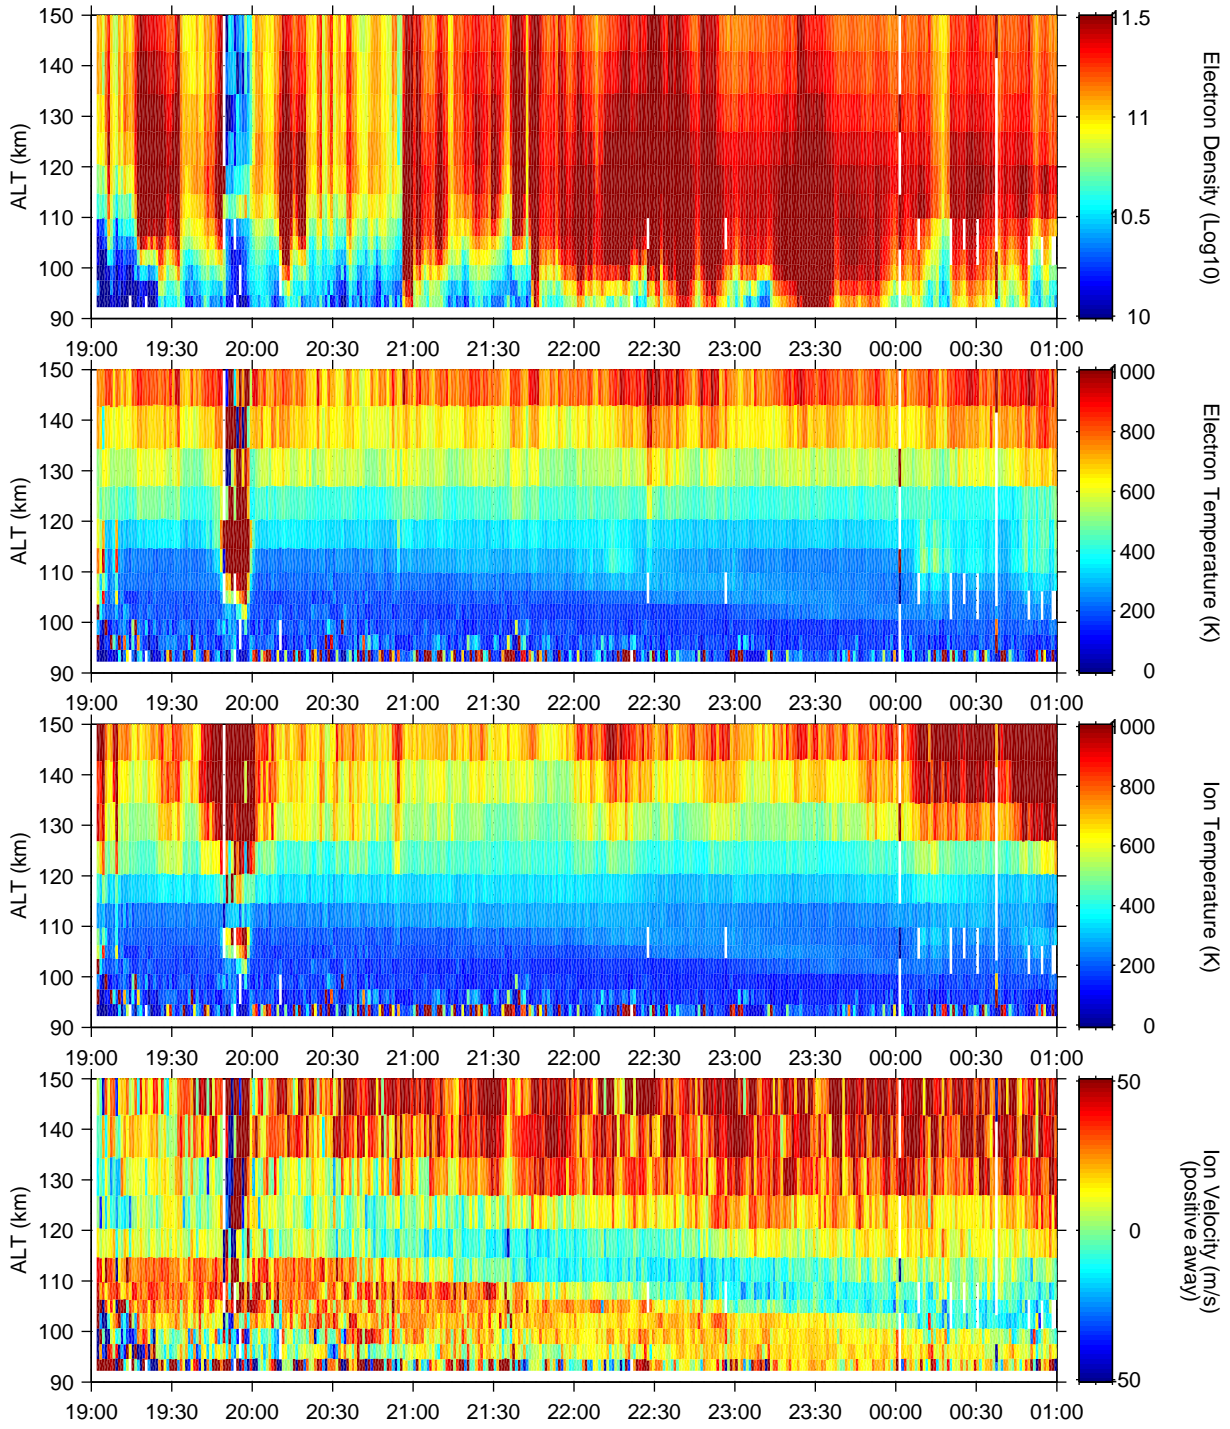

UHF

CP1 arc1 on March 2, 2003

sh2: /EISCAT05

UNIVERSAL TIME

Made at STEL on March 2, 2003: No calibration was made