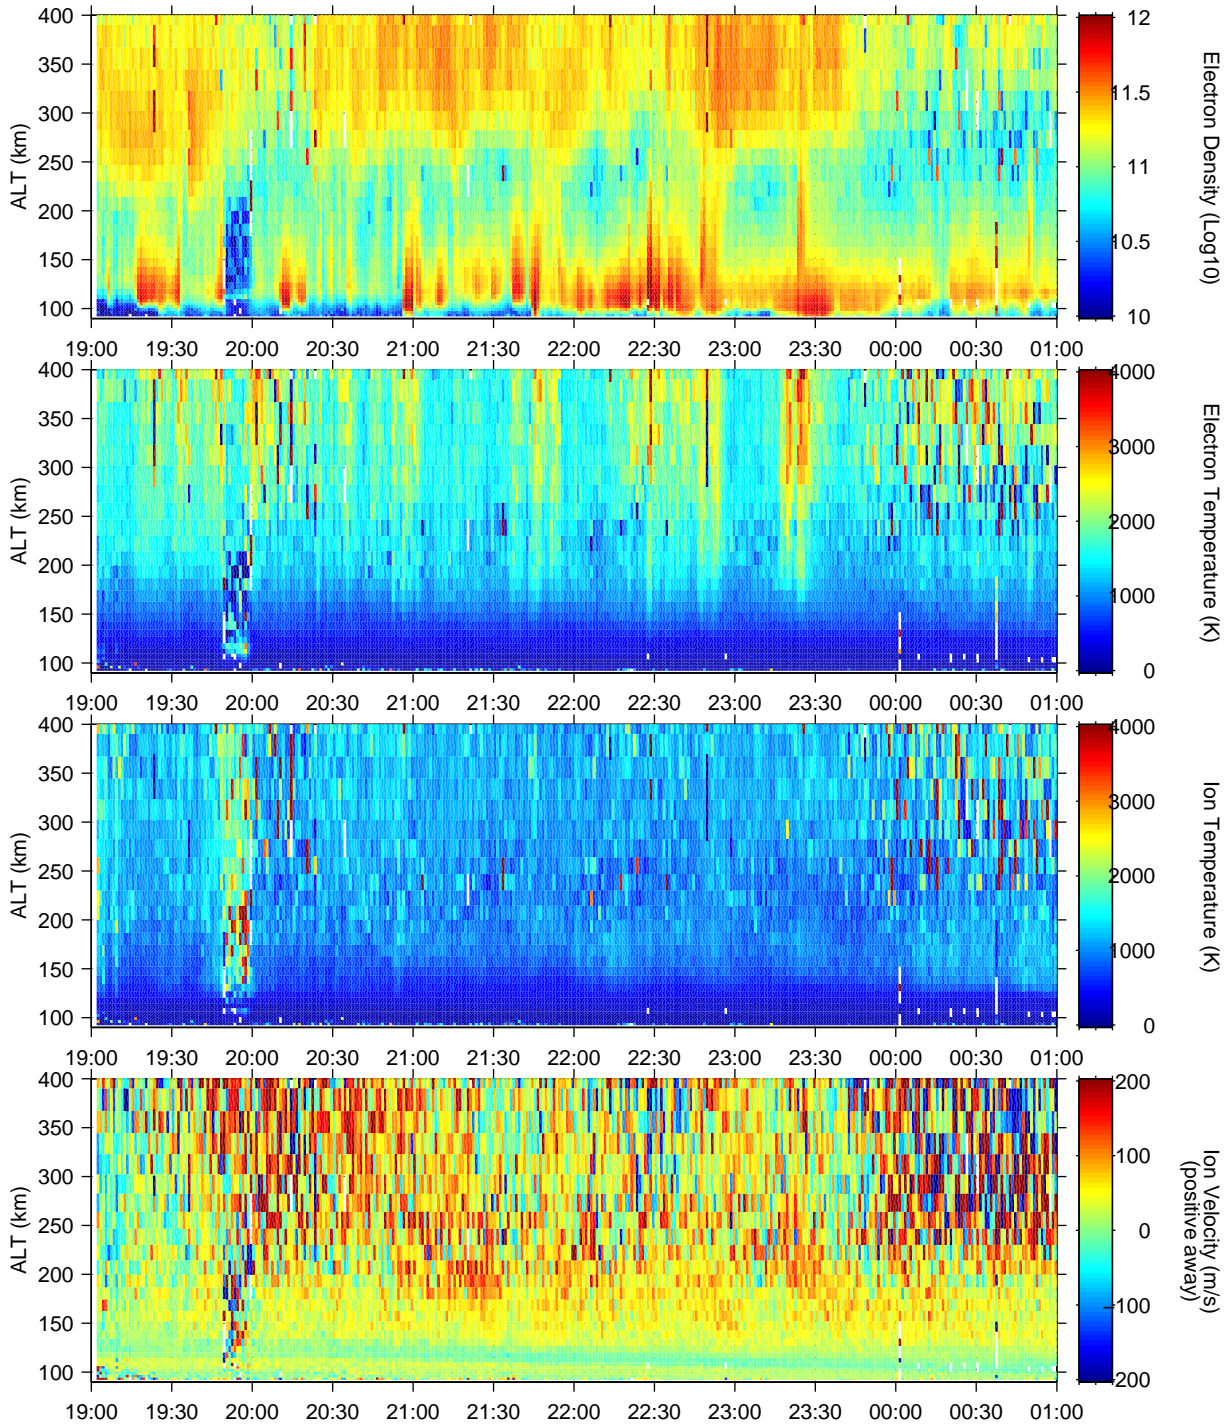

UHF

### CP1 arc1 on March 2, 2003

sh2: /EISCAT05

UNIVERSAL TIME

Made at STEL on March 2, 2003: No calibration was made