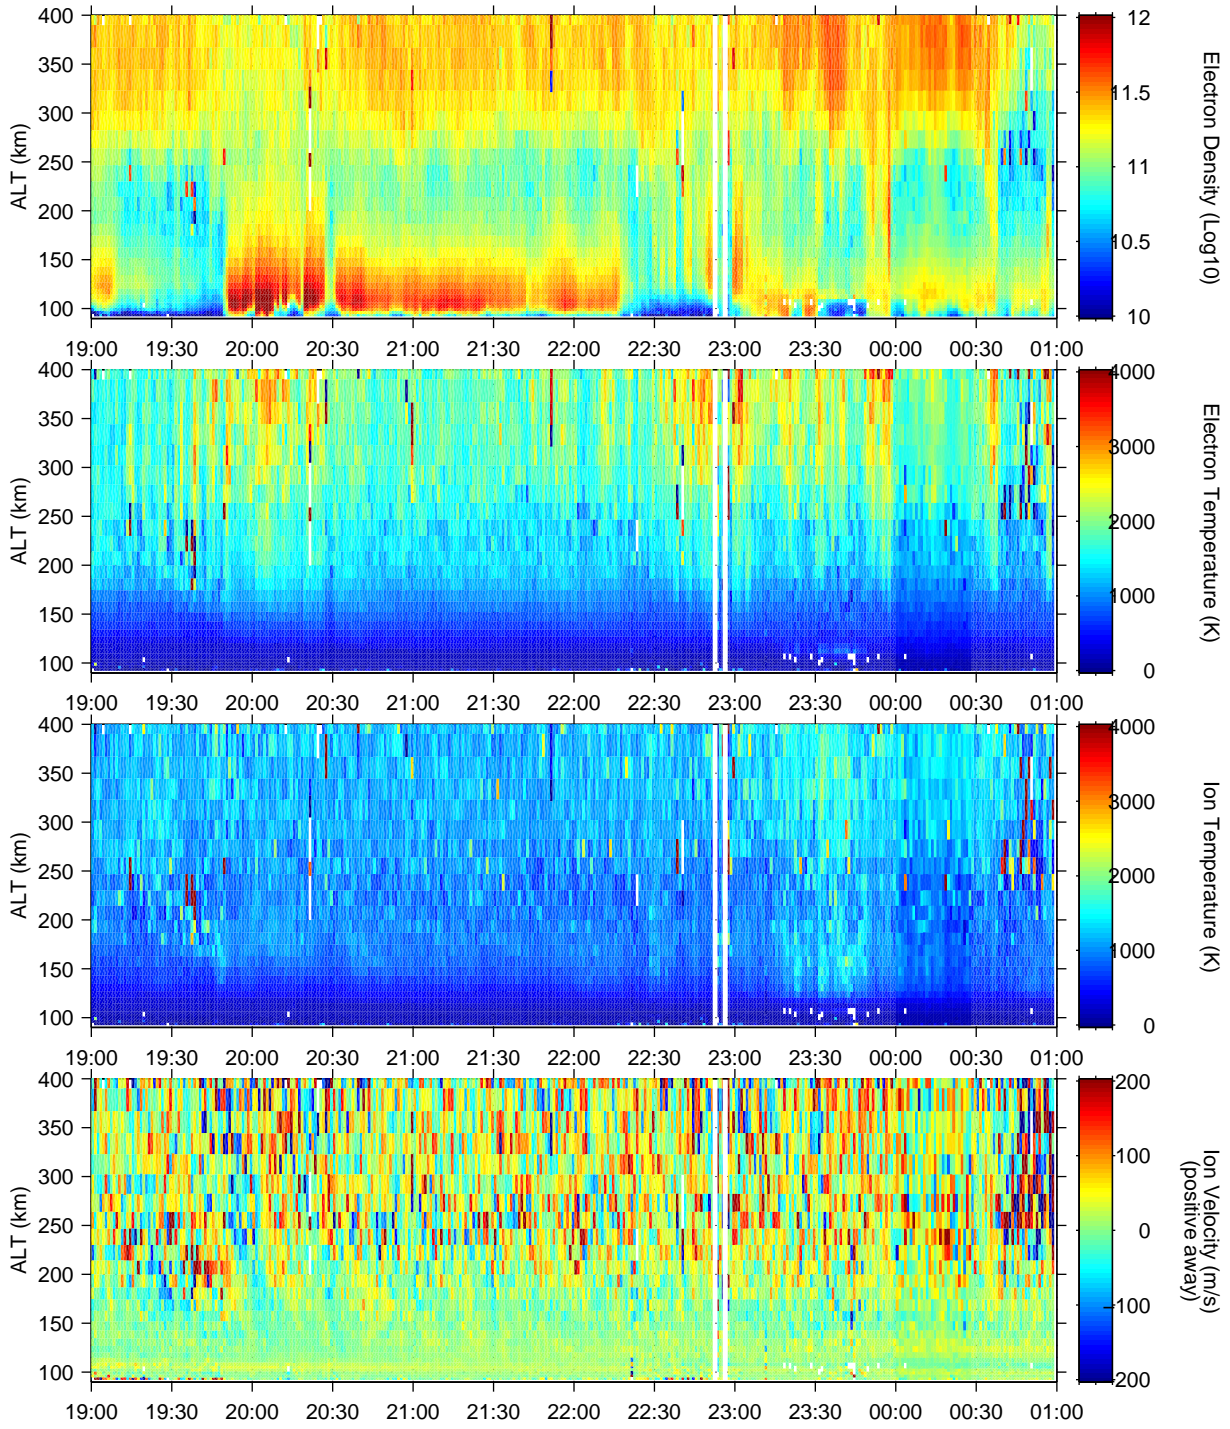

UHF

### CP1 arc1 on March 5, 2003

sh2: /EISCAT05

UNIVERSAL TIME

Made at STEL on March 6, 2003: No calibration was made