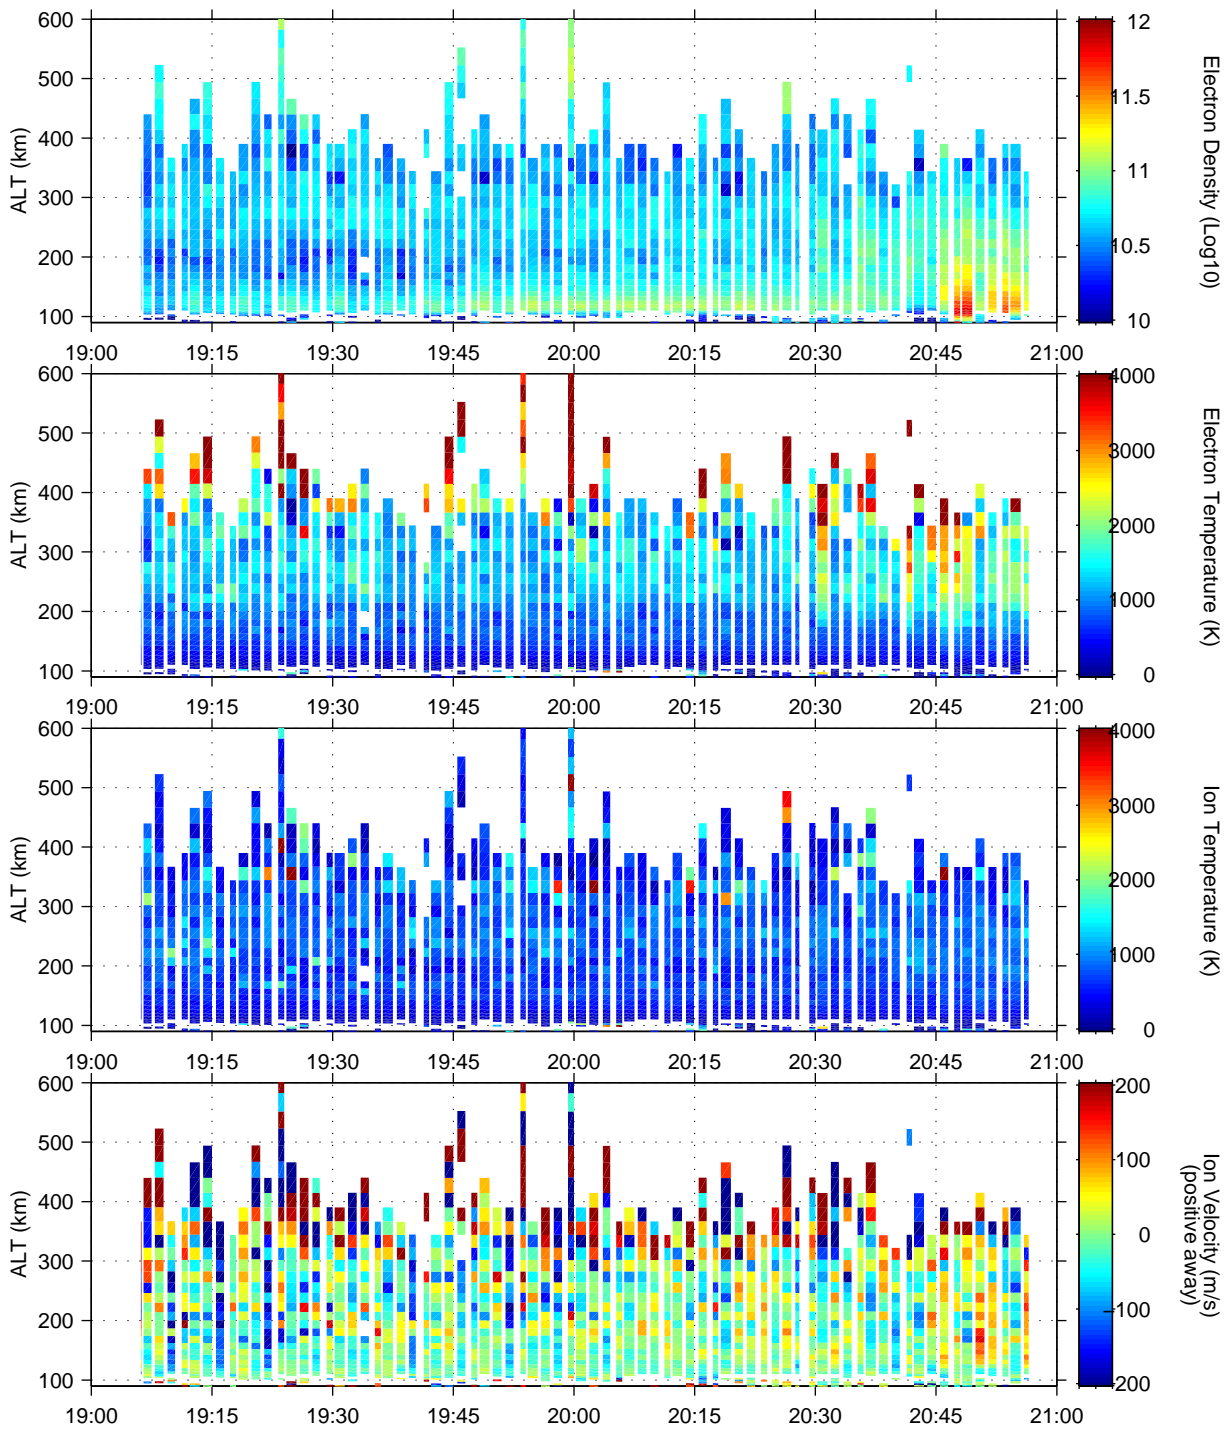

UHF

### tau2pl cp2 delta campaign on December 8, 2004

shcpu1: /EISCAT00/nozawa/vizu Made at STEL on Dec 9, 2004: magic=1.0: No Ne calibration was made yet.