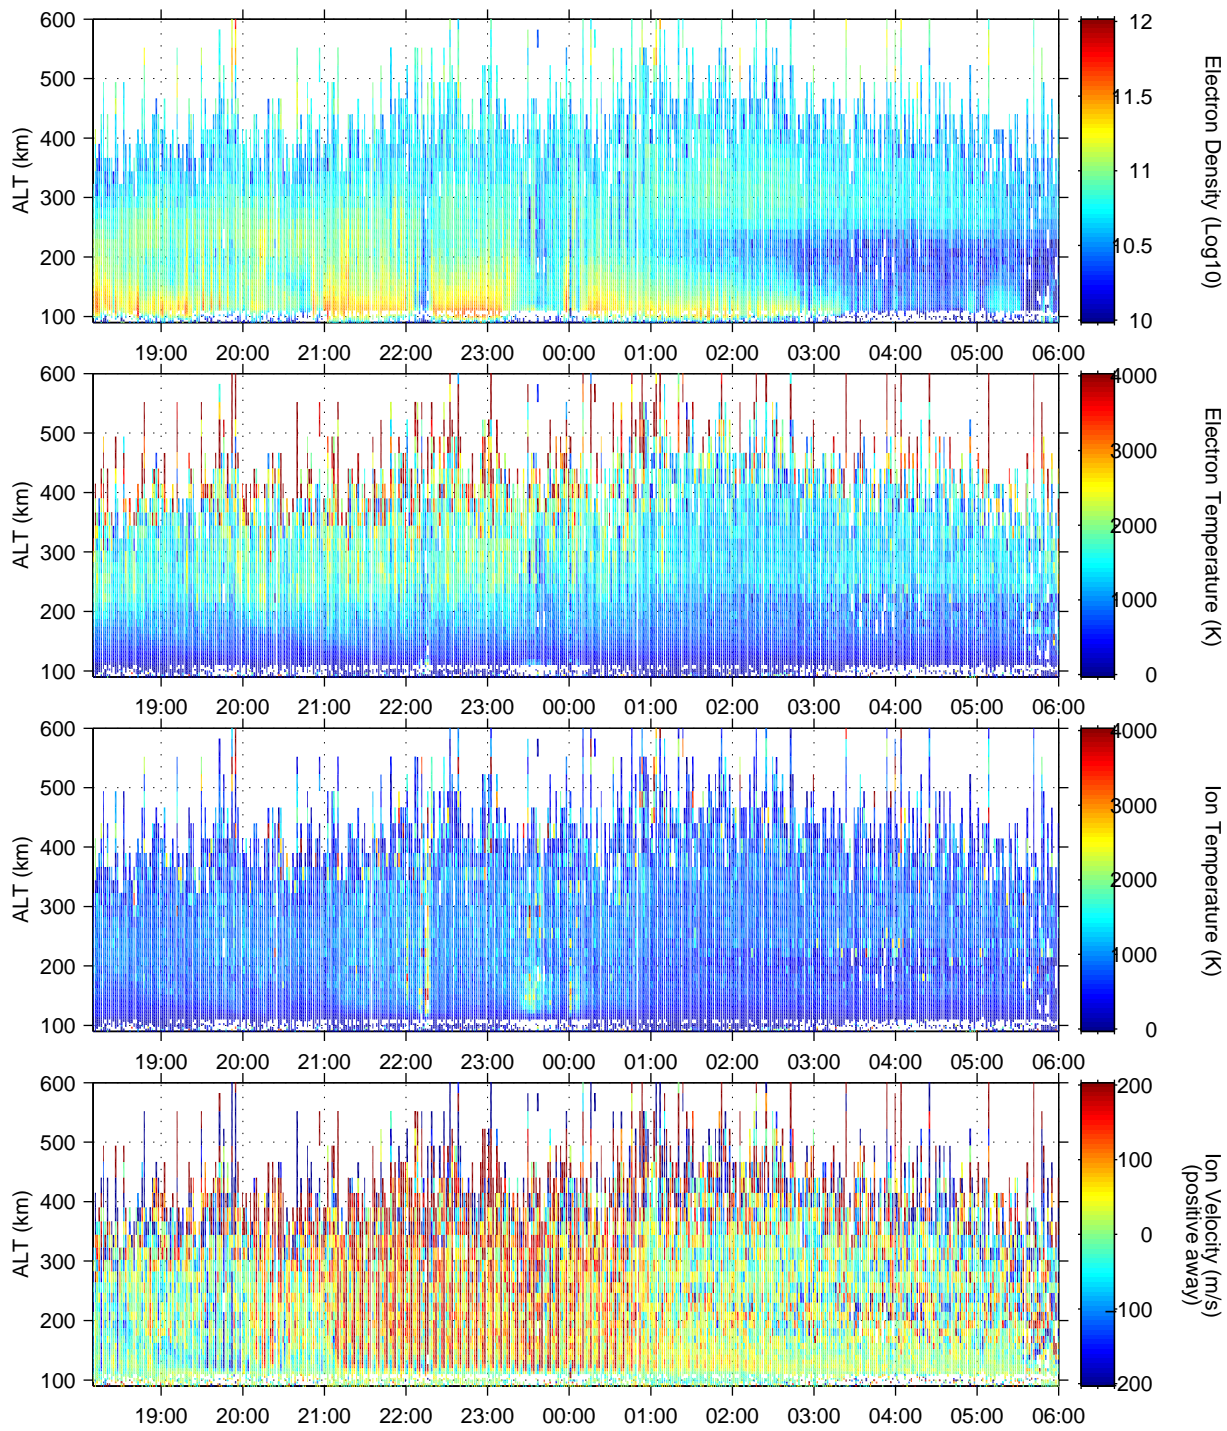

UHF tau2pl cp2 delta campaign on December 9–10, 2004

shcpu1: /EISCAT00/nozawa/vizu Made at STEL on Dec 10, 2004:magic=1.0:No Ne calibration was made yet.