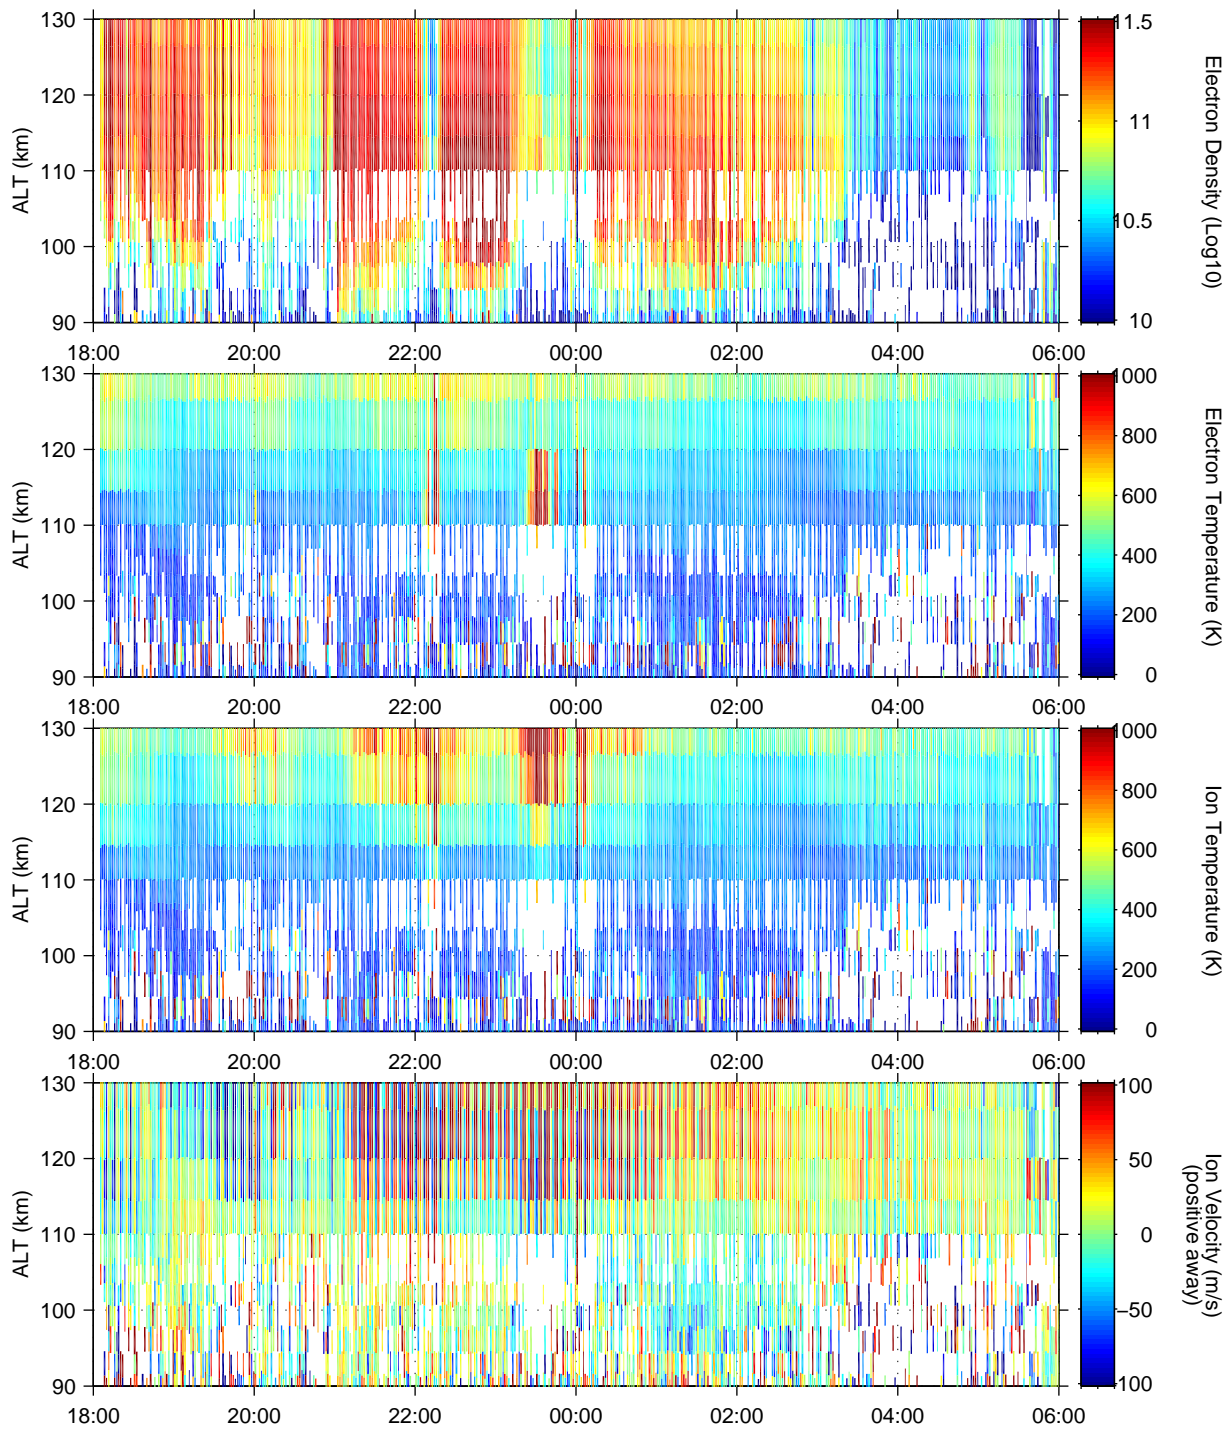

UHF tau2pl cp2 delta campaign on December 9–10, 2004

shcpu1: /EISCAT00/nozawa/vizu Made at STEL on Dec 10, 2004:magic=1.0:No Ne calibration was made yet.