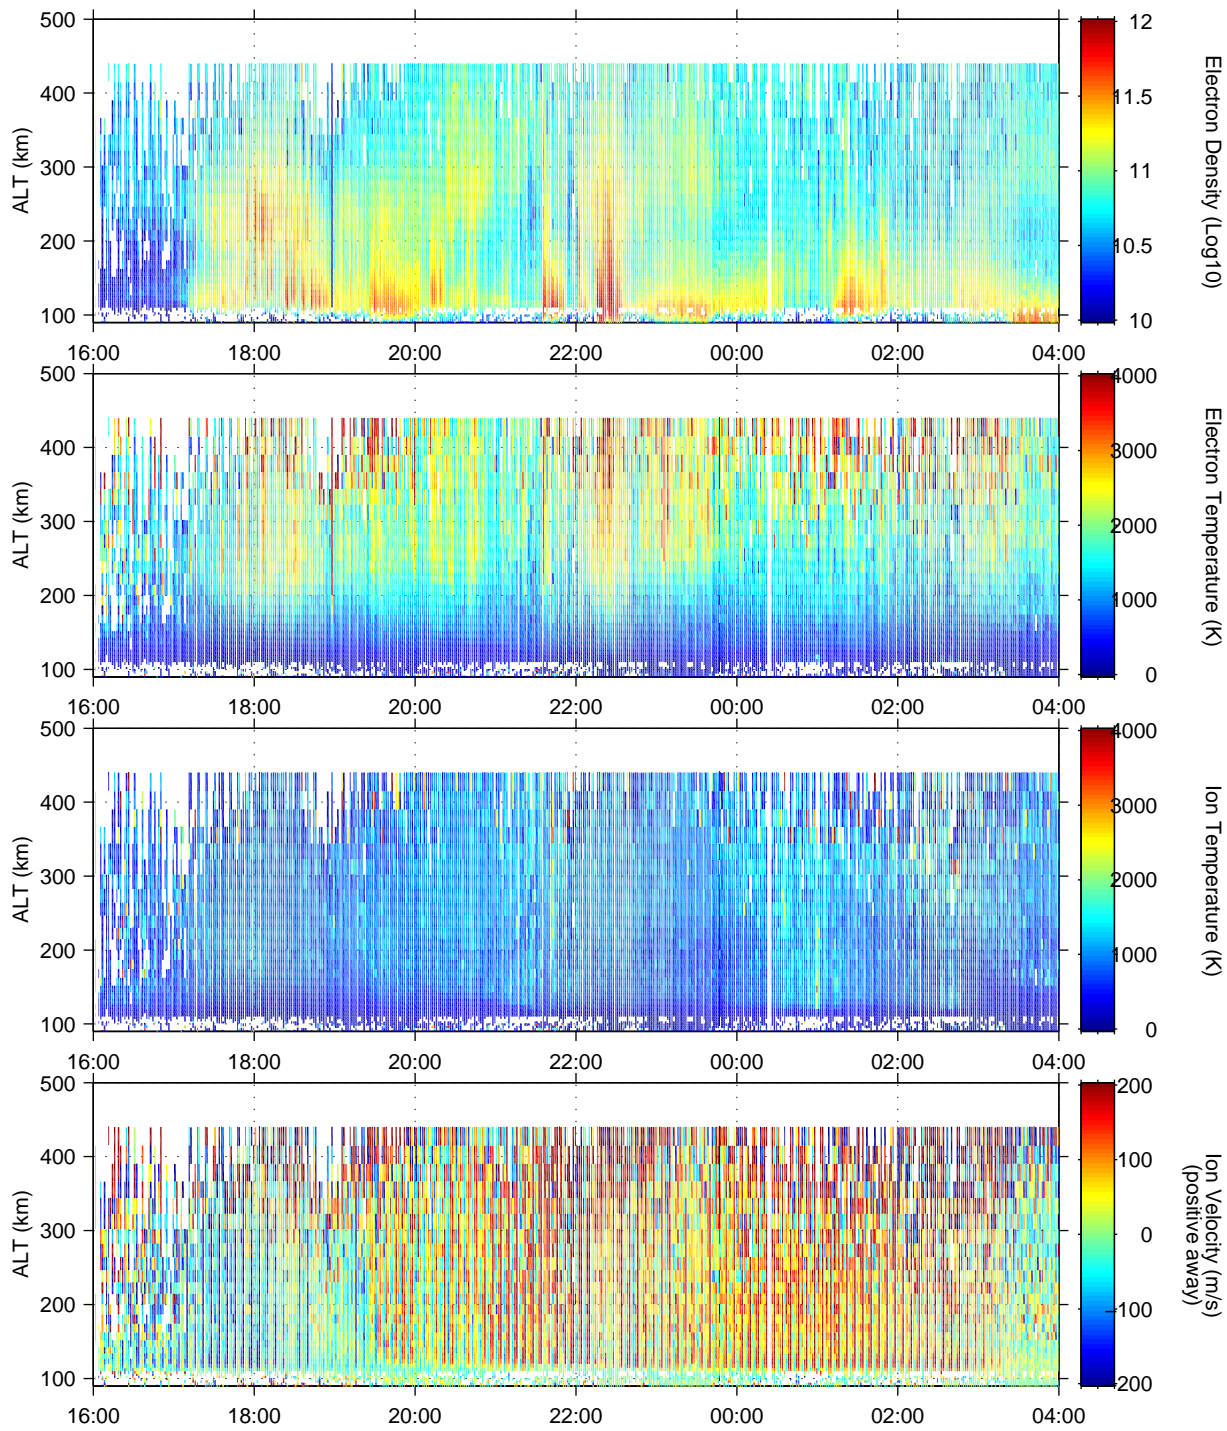

UHF tau2pl cp2 delta campaign on December 11–12, 2004

shcpu1: /EISCAT00/nozawa/vizu Made at STEL on Dec 12, 2004:magic=1.1:No Ne calibration was made yet.