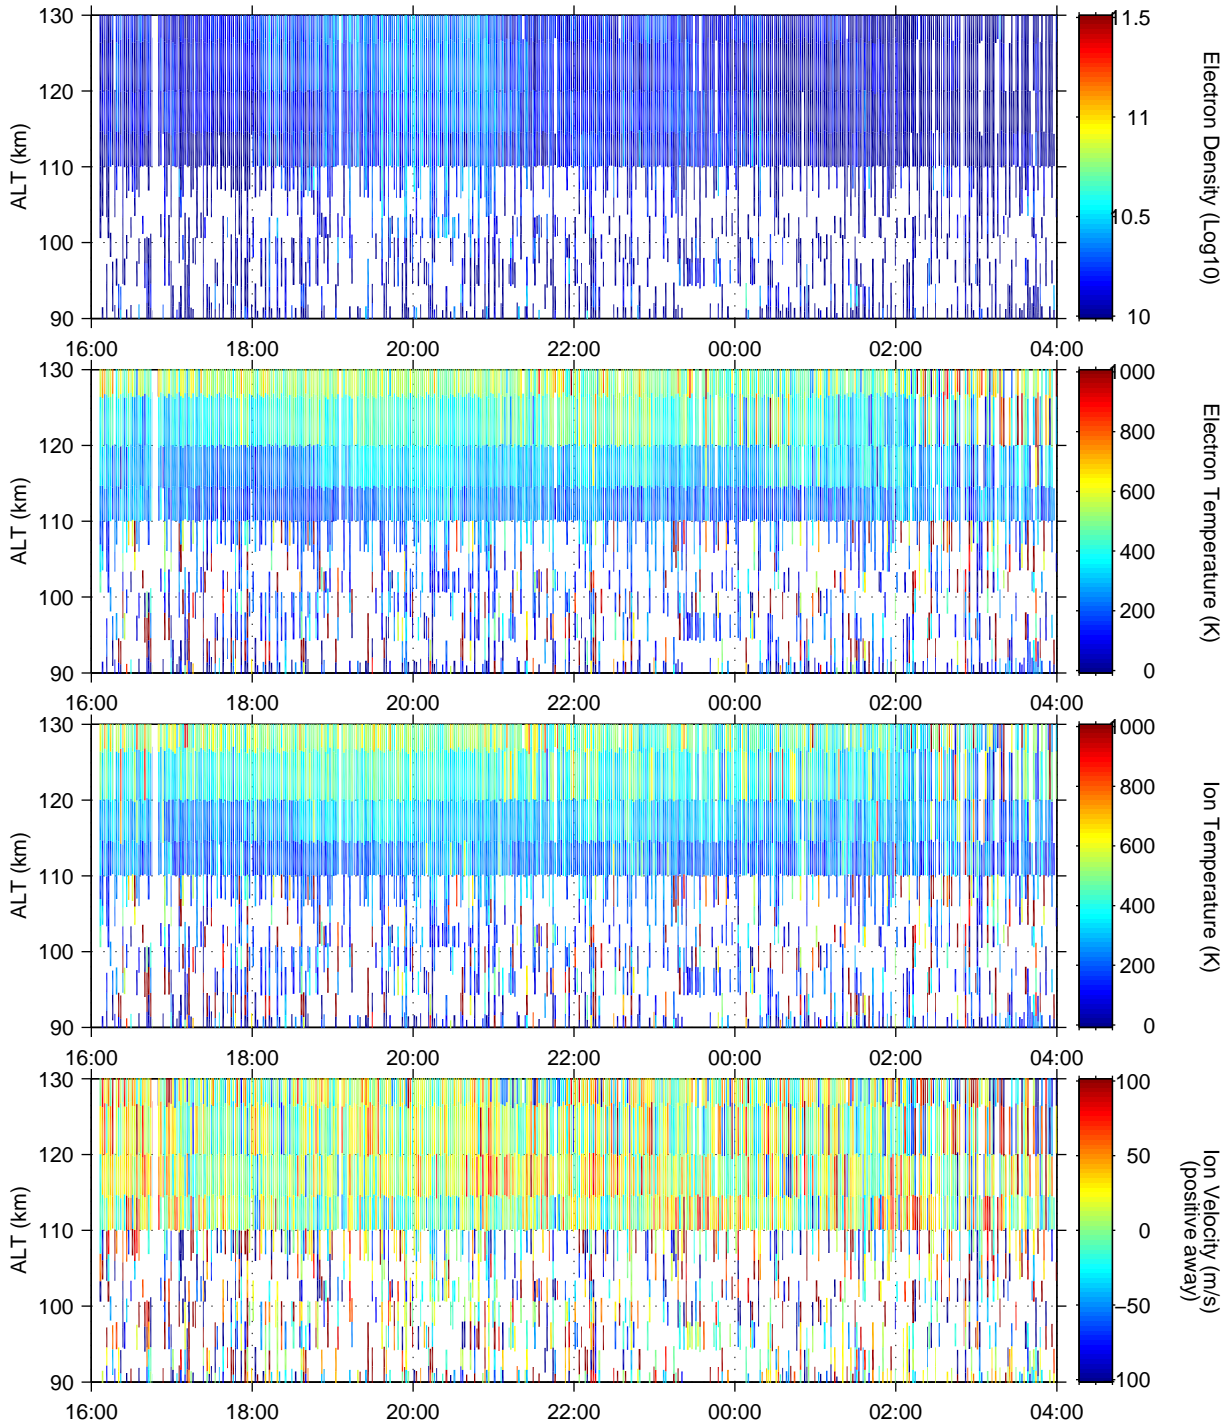

UHF

tau2pl cp2 delta campaign on December 13–14, 2004

shcpu1: /EISCAT00/nozawa/vizu: Made on Dec 14, 2004: magic=1.1: No Ne calibration was made yet.