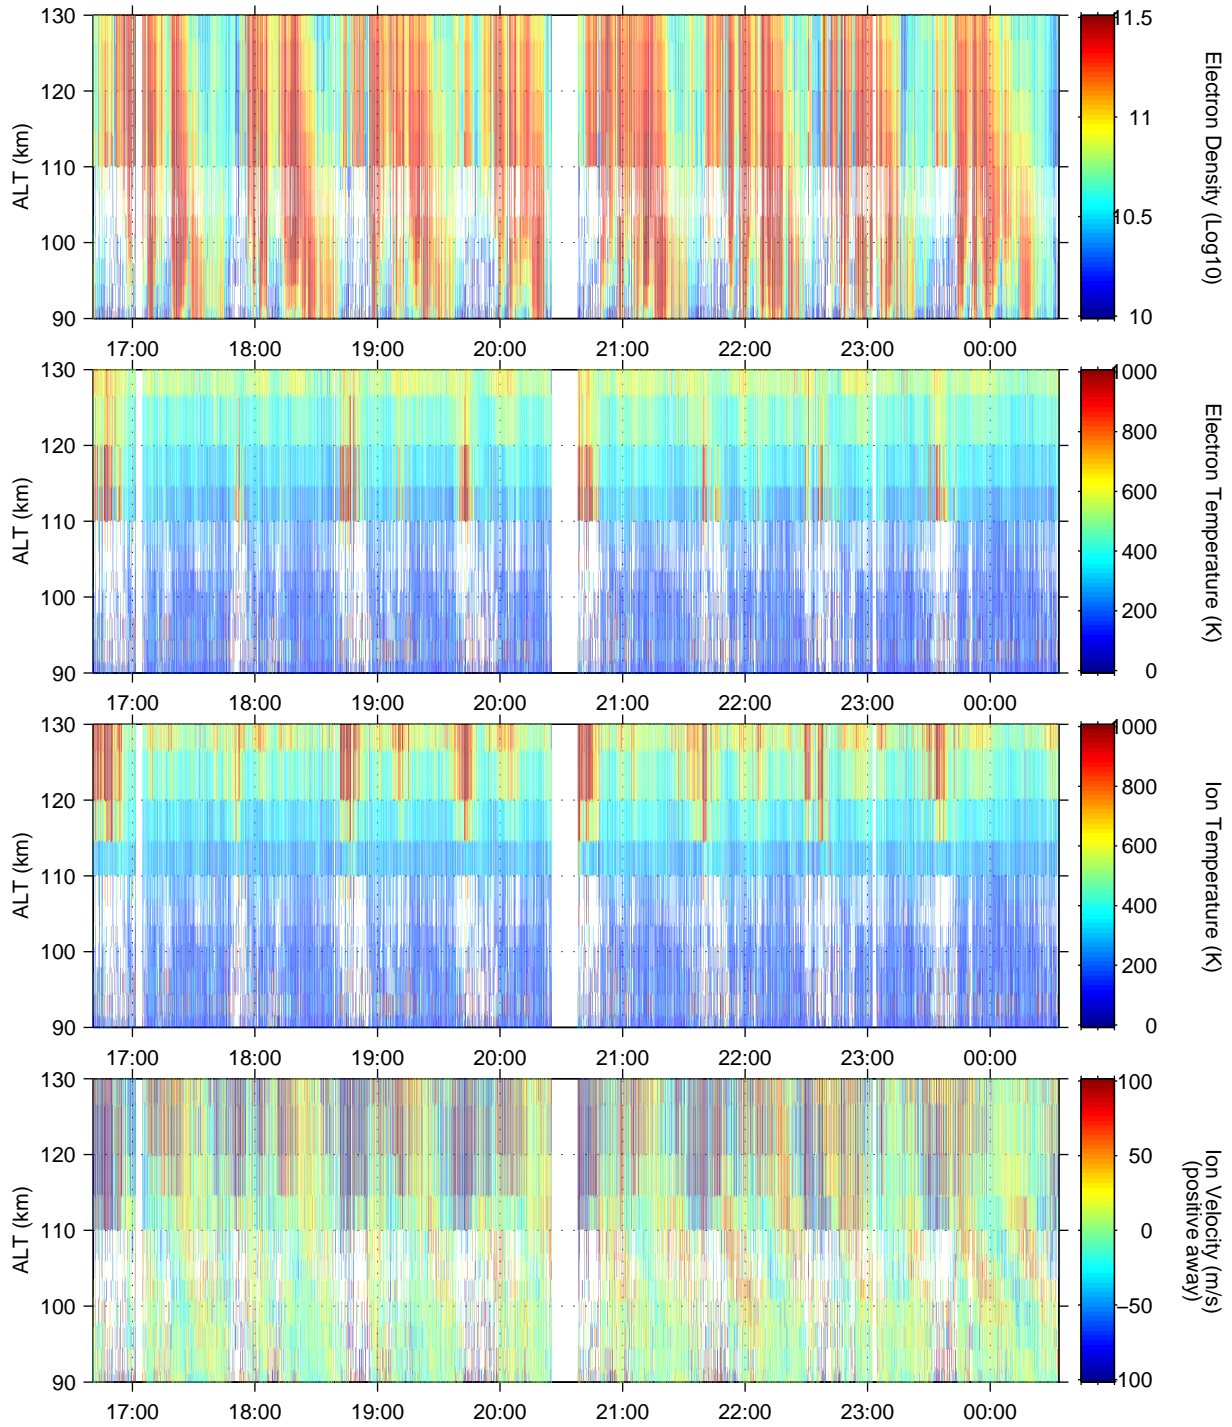

ta2pl cp2-longrun from 09 on November 11 to 14 on November 19, 2003

sh2: /EISCAT05

UNIVERSAL TIME
Made at STEL on November 18, 2003: No Ne calibration was made yet.