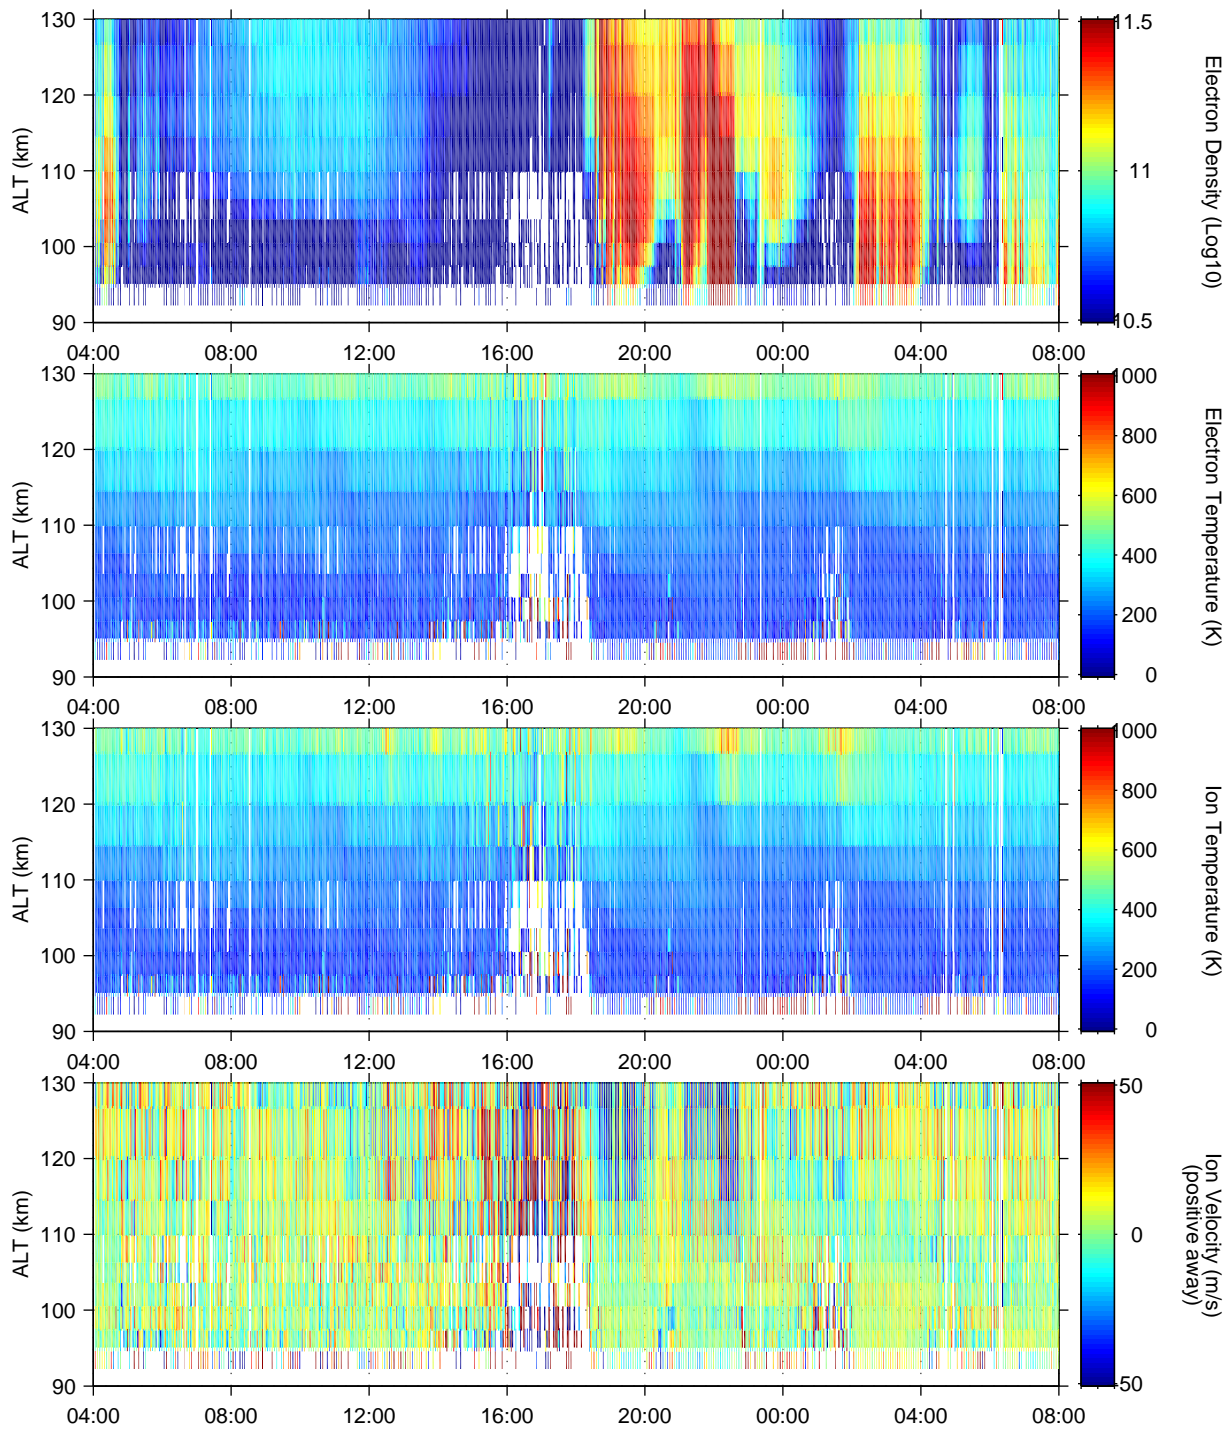

UHF

### arc1 sp ni vw on October 9–10, 2005

shcpu1: /EISCAT00/nozawa/vizu

UNIVERSAL TIME

Made at STEL on Oct 10, 2005: No Ne calibration was made yet.