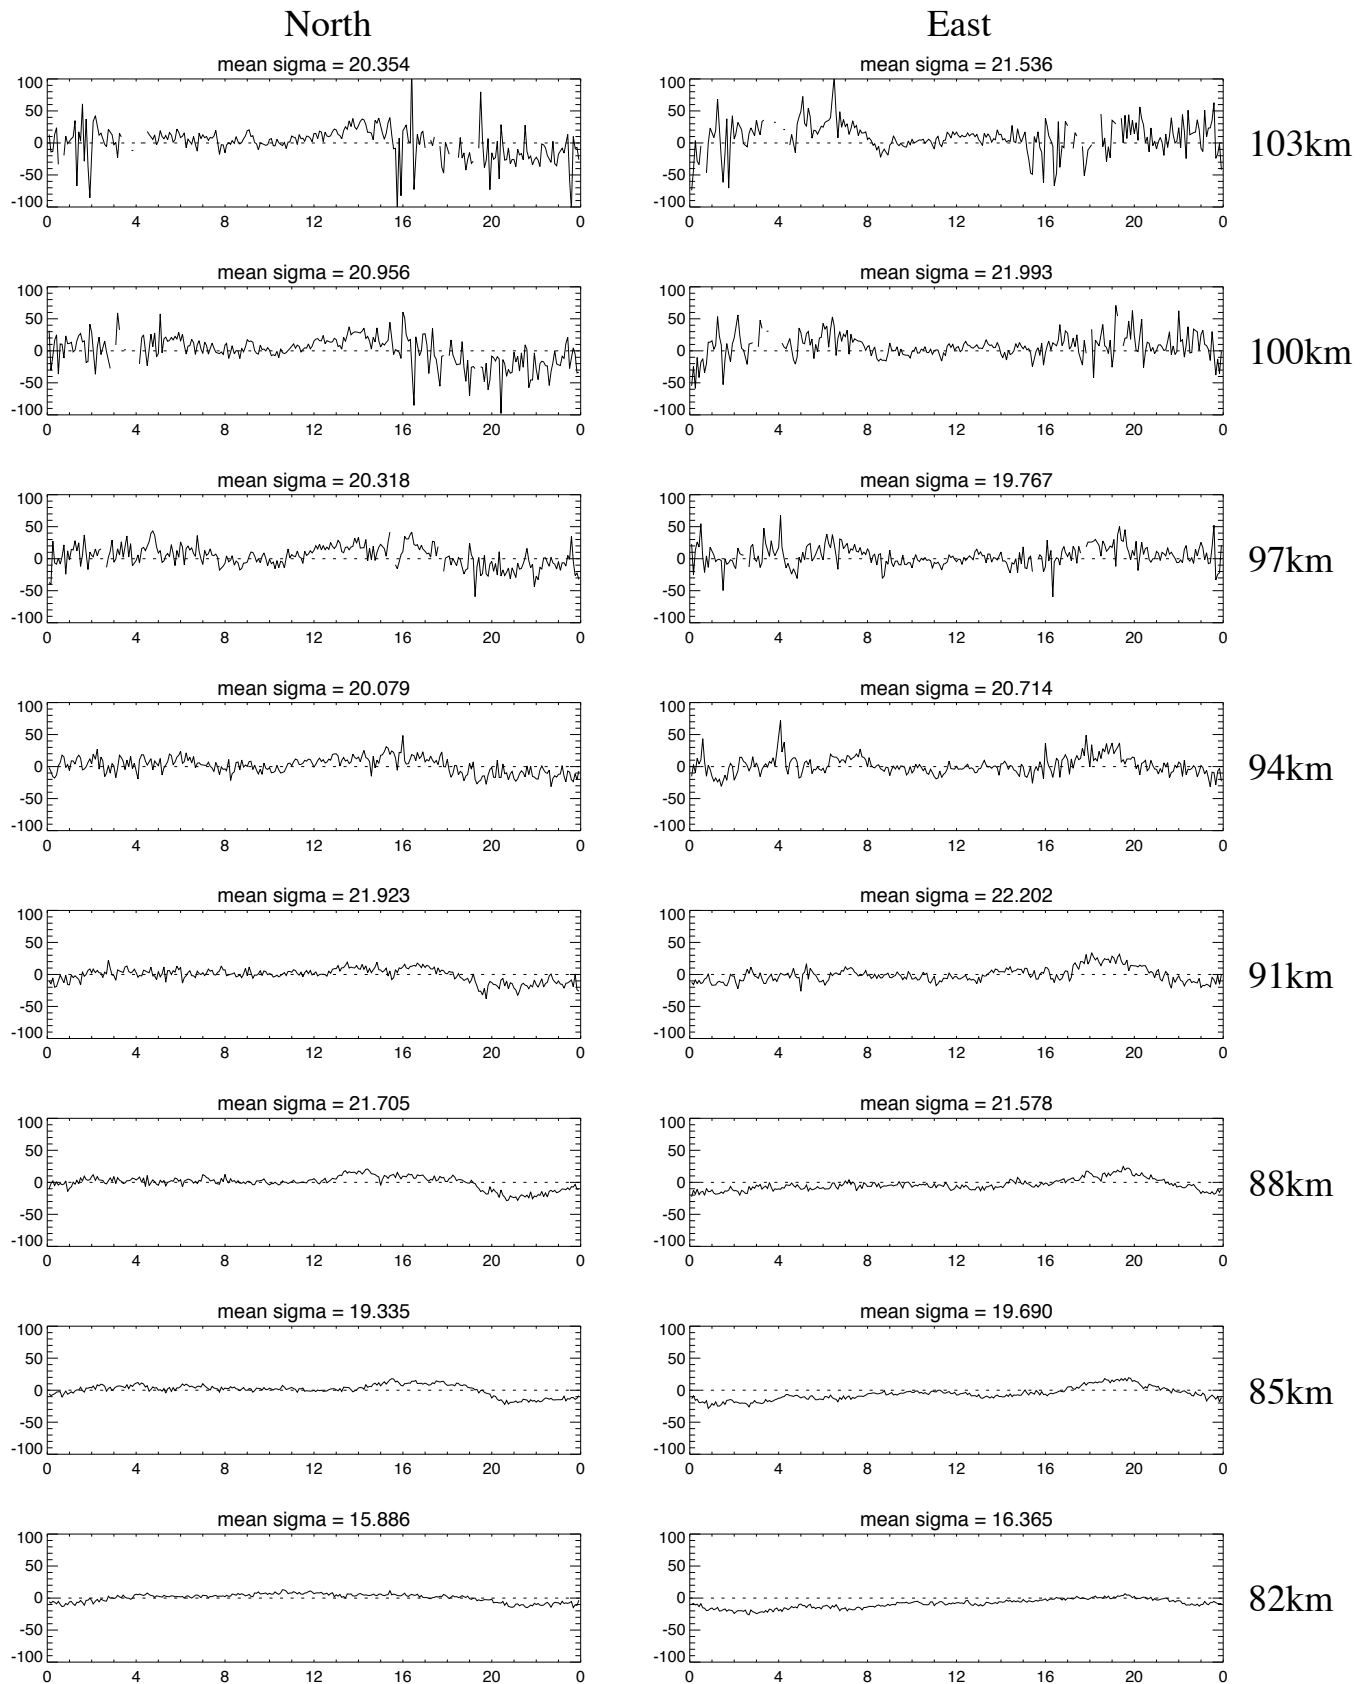

# Monthly averaged wind velocity by MF radar at Tromsø for May 2005