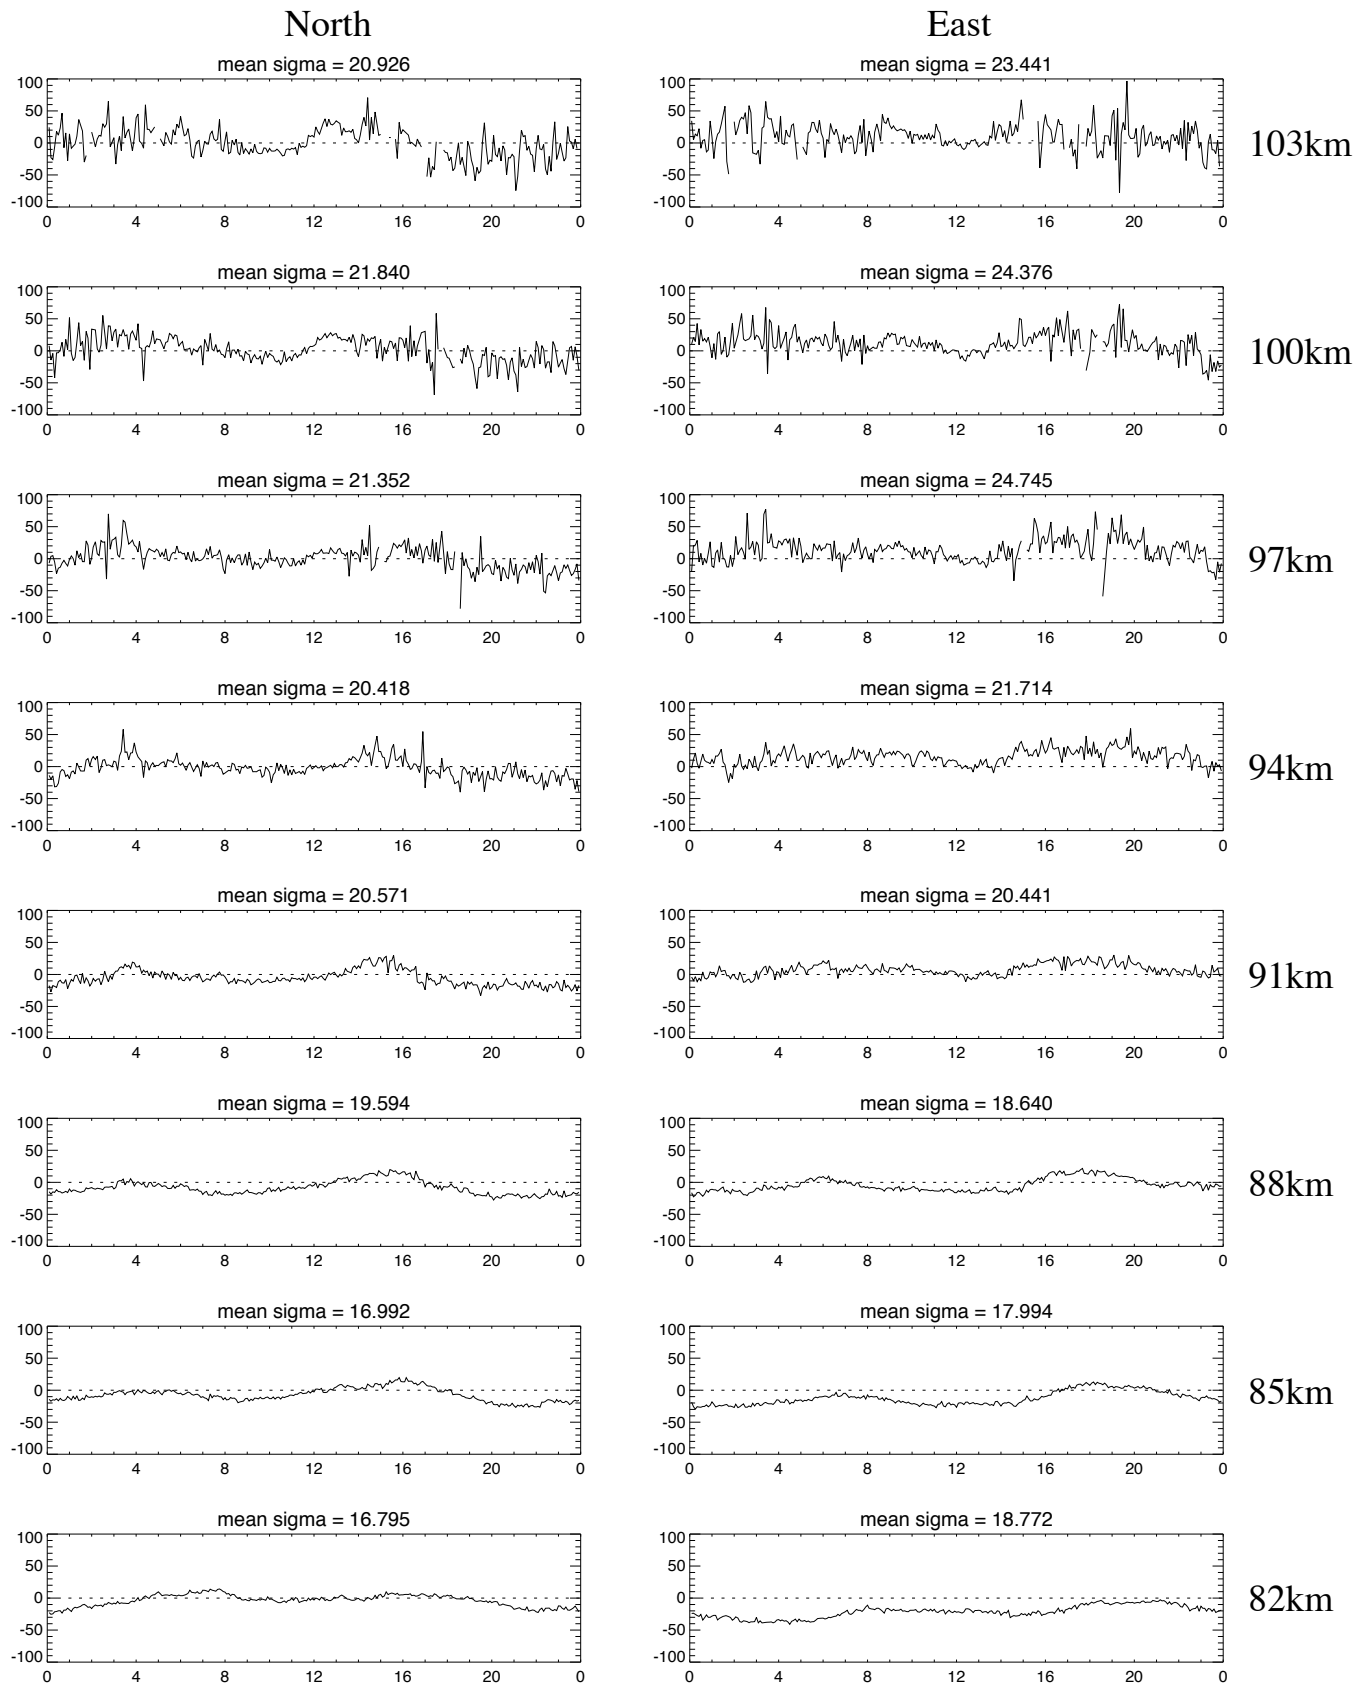

# Monthly averaged wind velocity by MF radar at Tromsø for June 2007