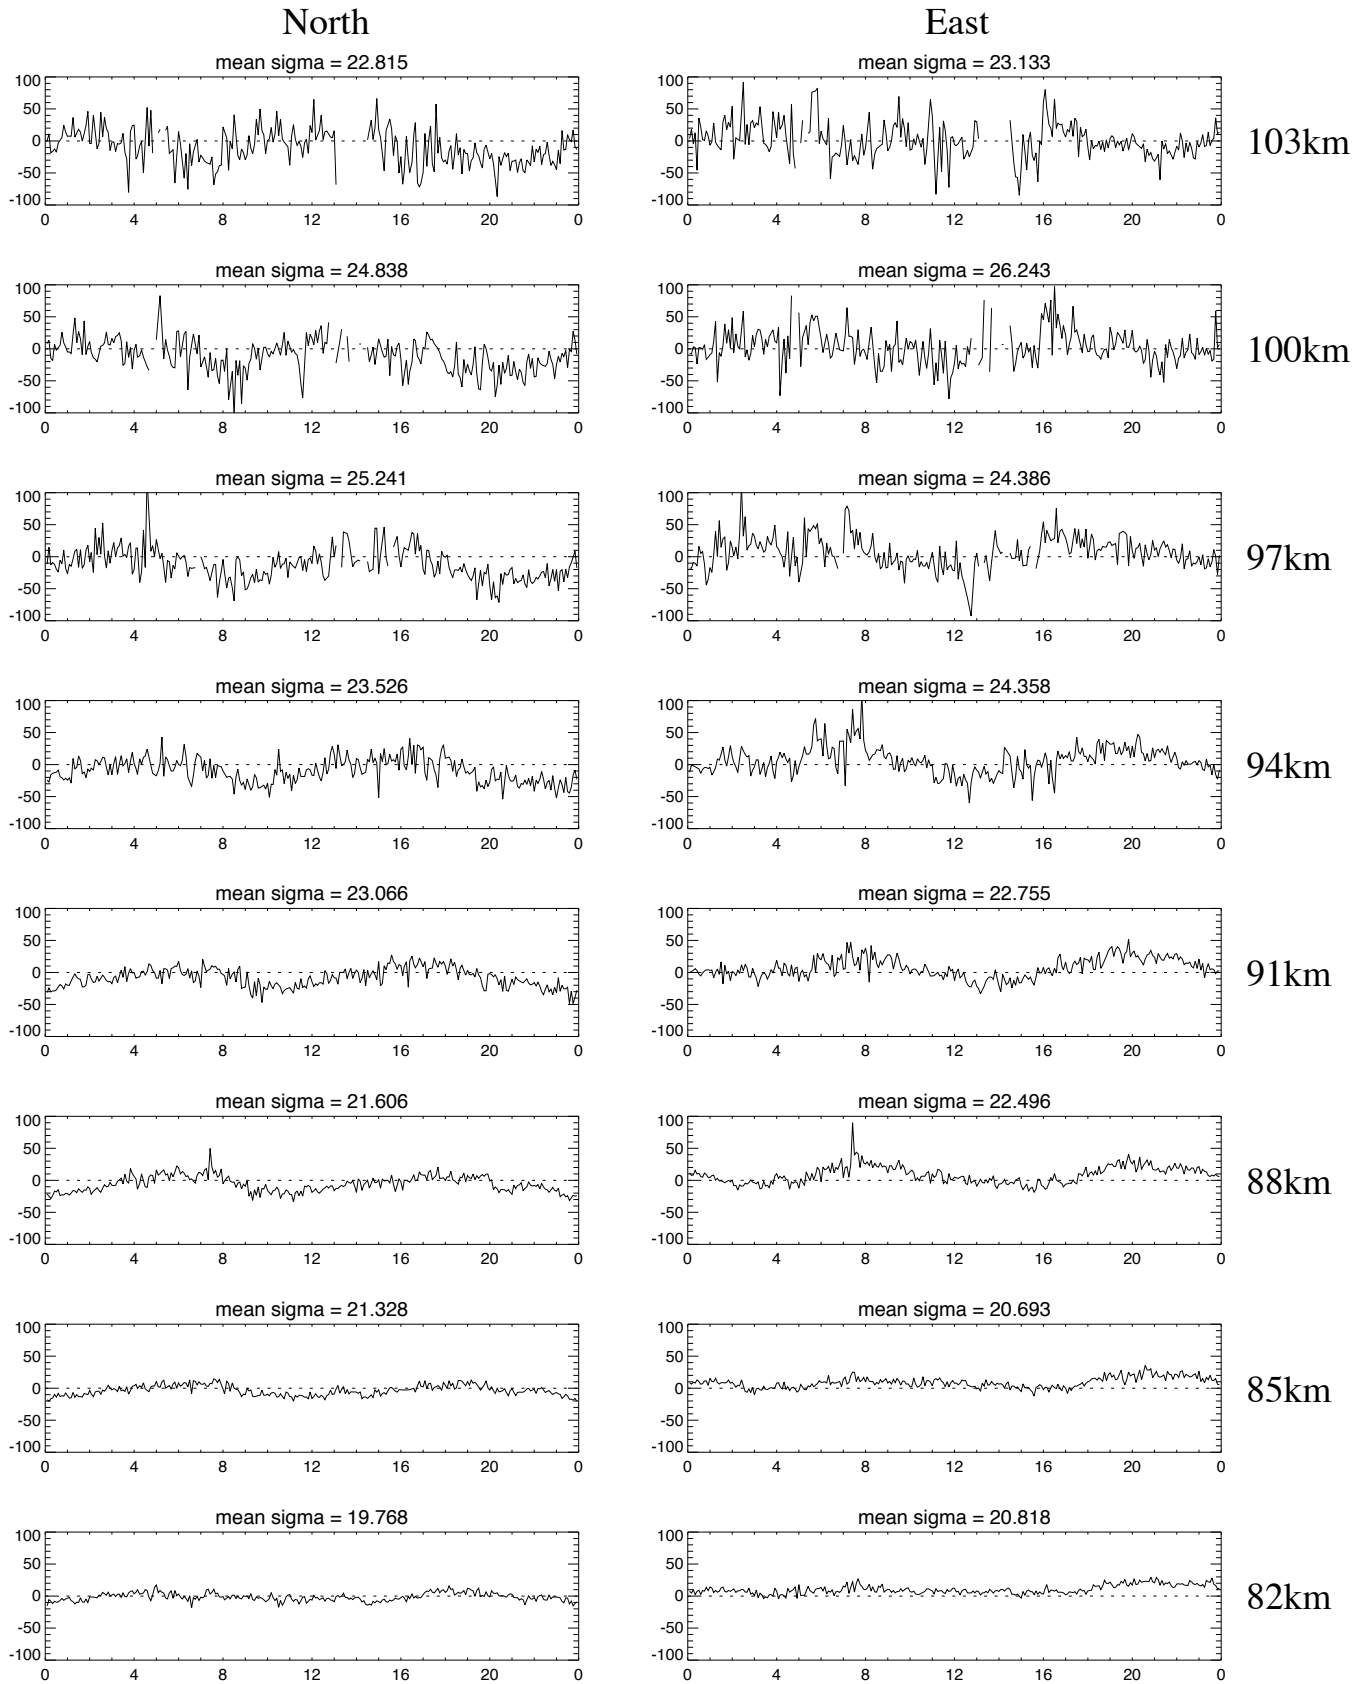

# Monthly averaged wind velocity by MF radar at Tromsøe for December 2007