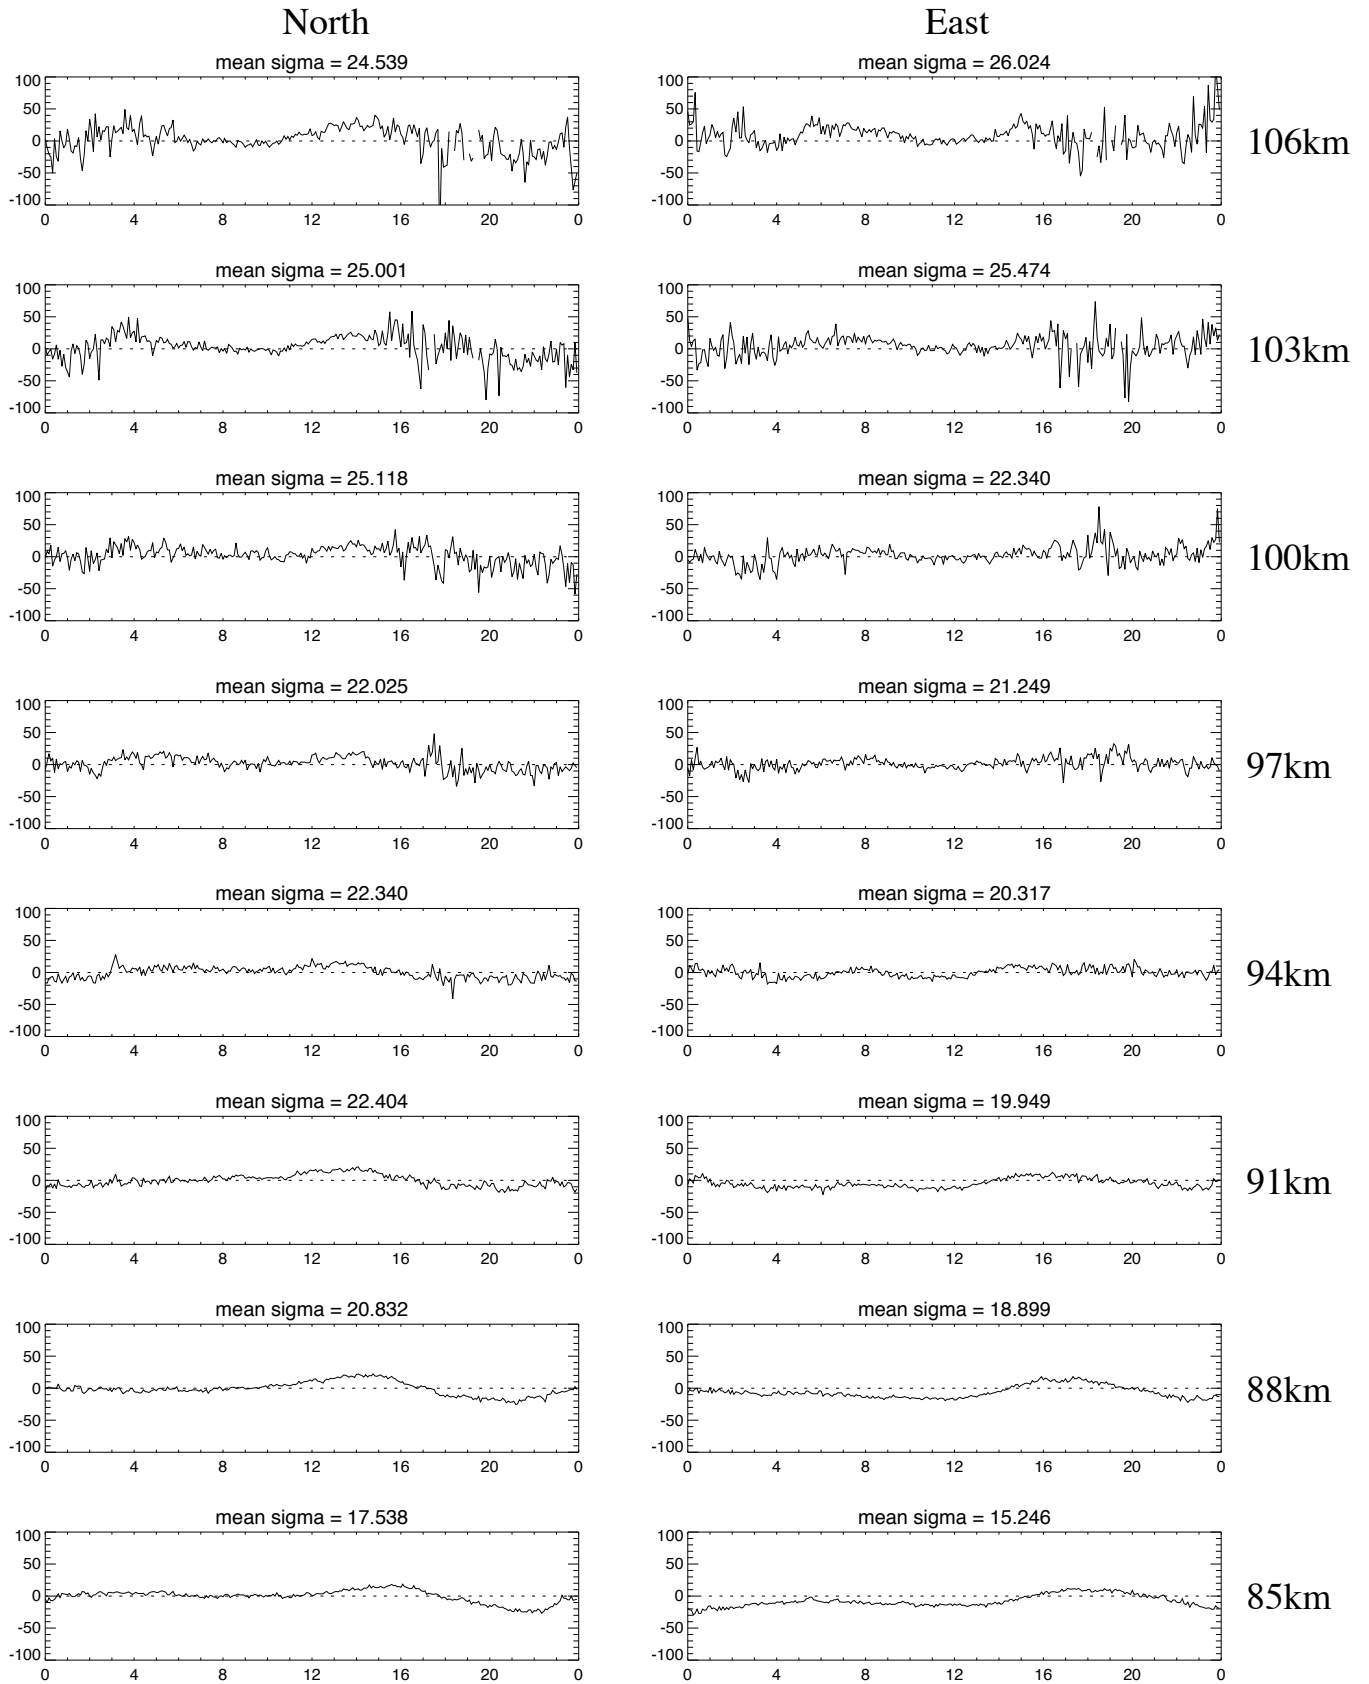

# Monthly averaged wind velocity by MF radar at Tromsø for May 2015

# Monthly averaged wind velocity by MF radar at Tromsøe for May 2015