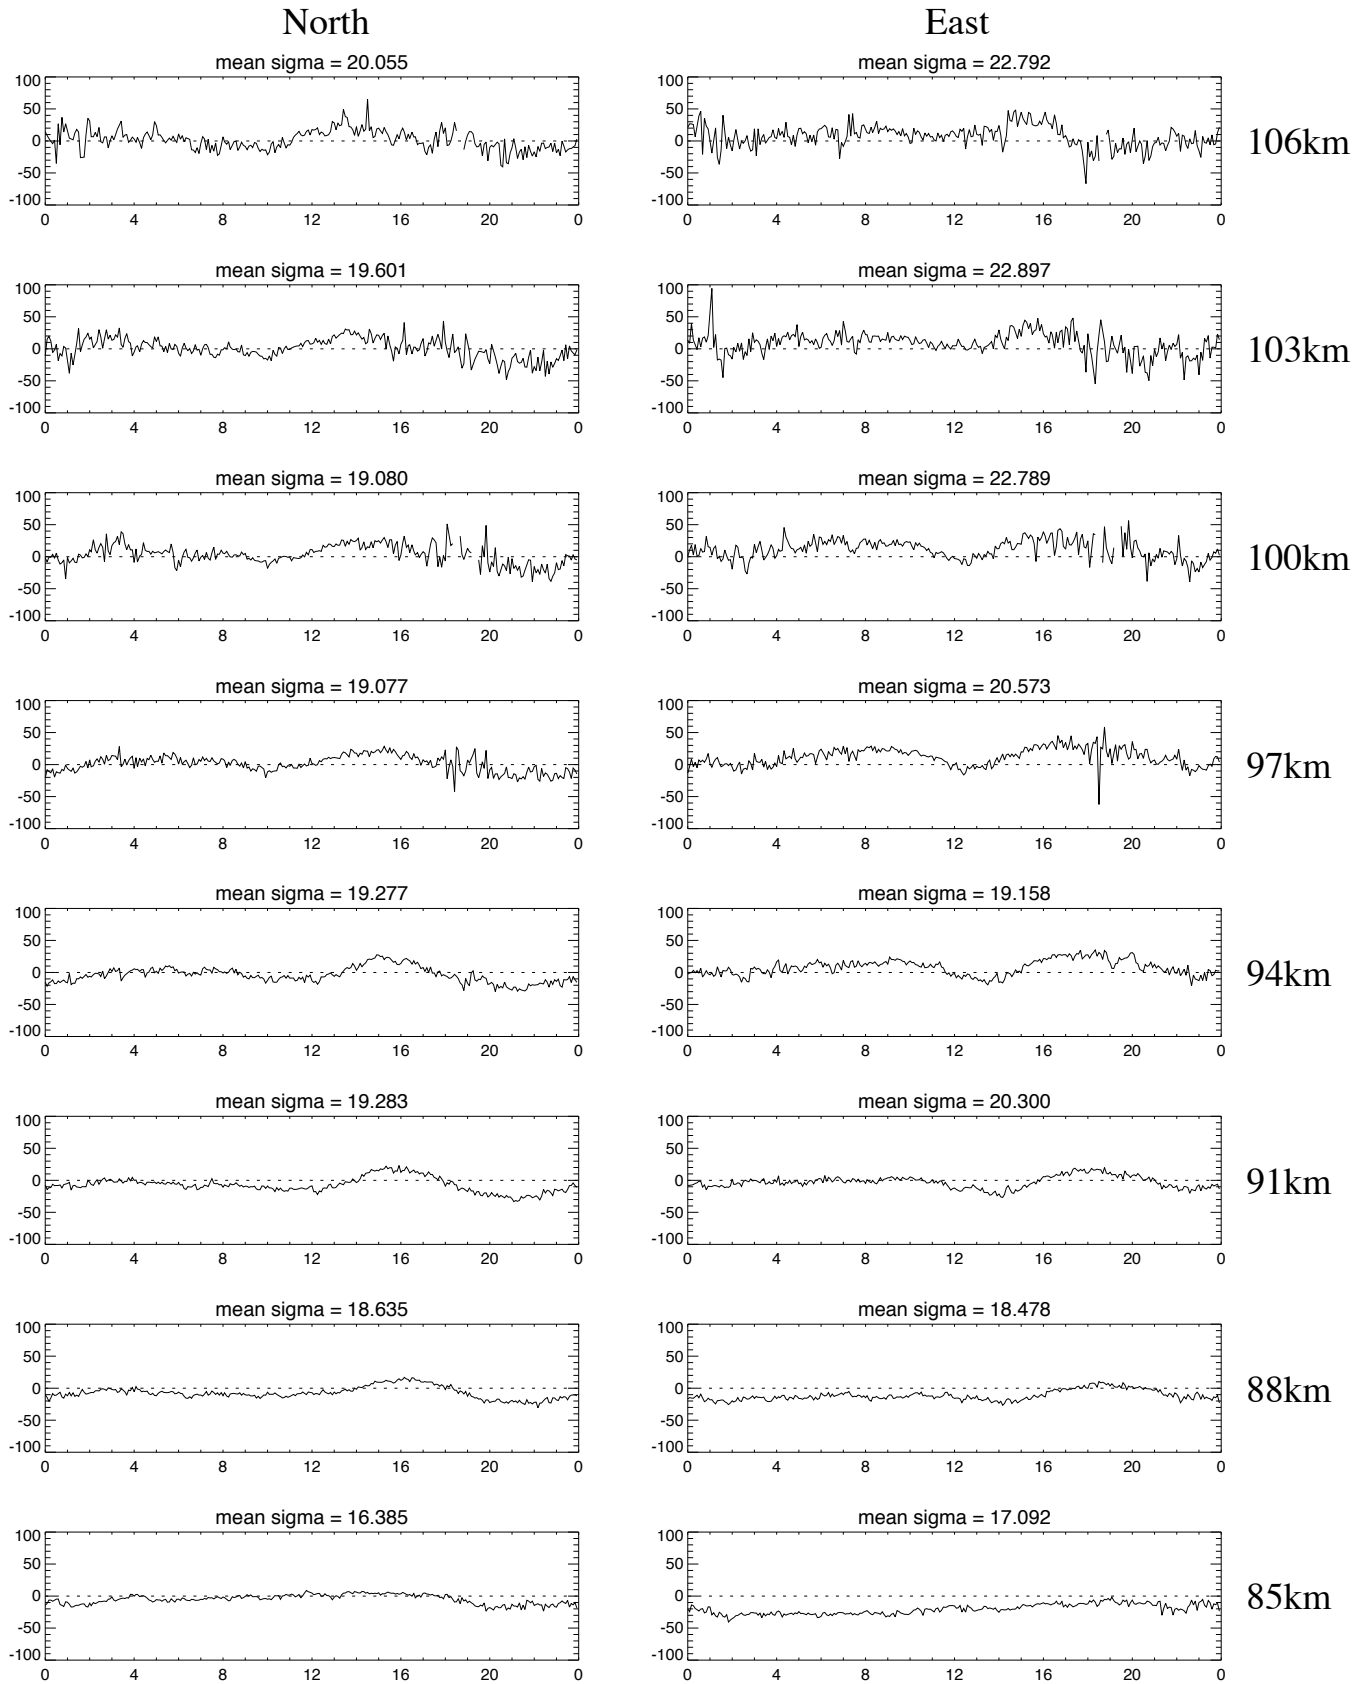

# Monthly averaged wind velocity by MF radar at Tromsøe for June 2020

# Monthly averaged wind velocity by MF radar at Tromsø for June 2020