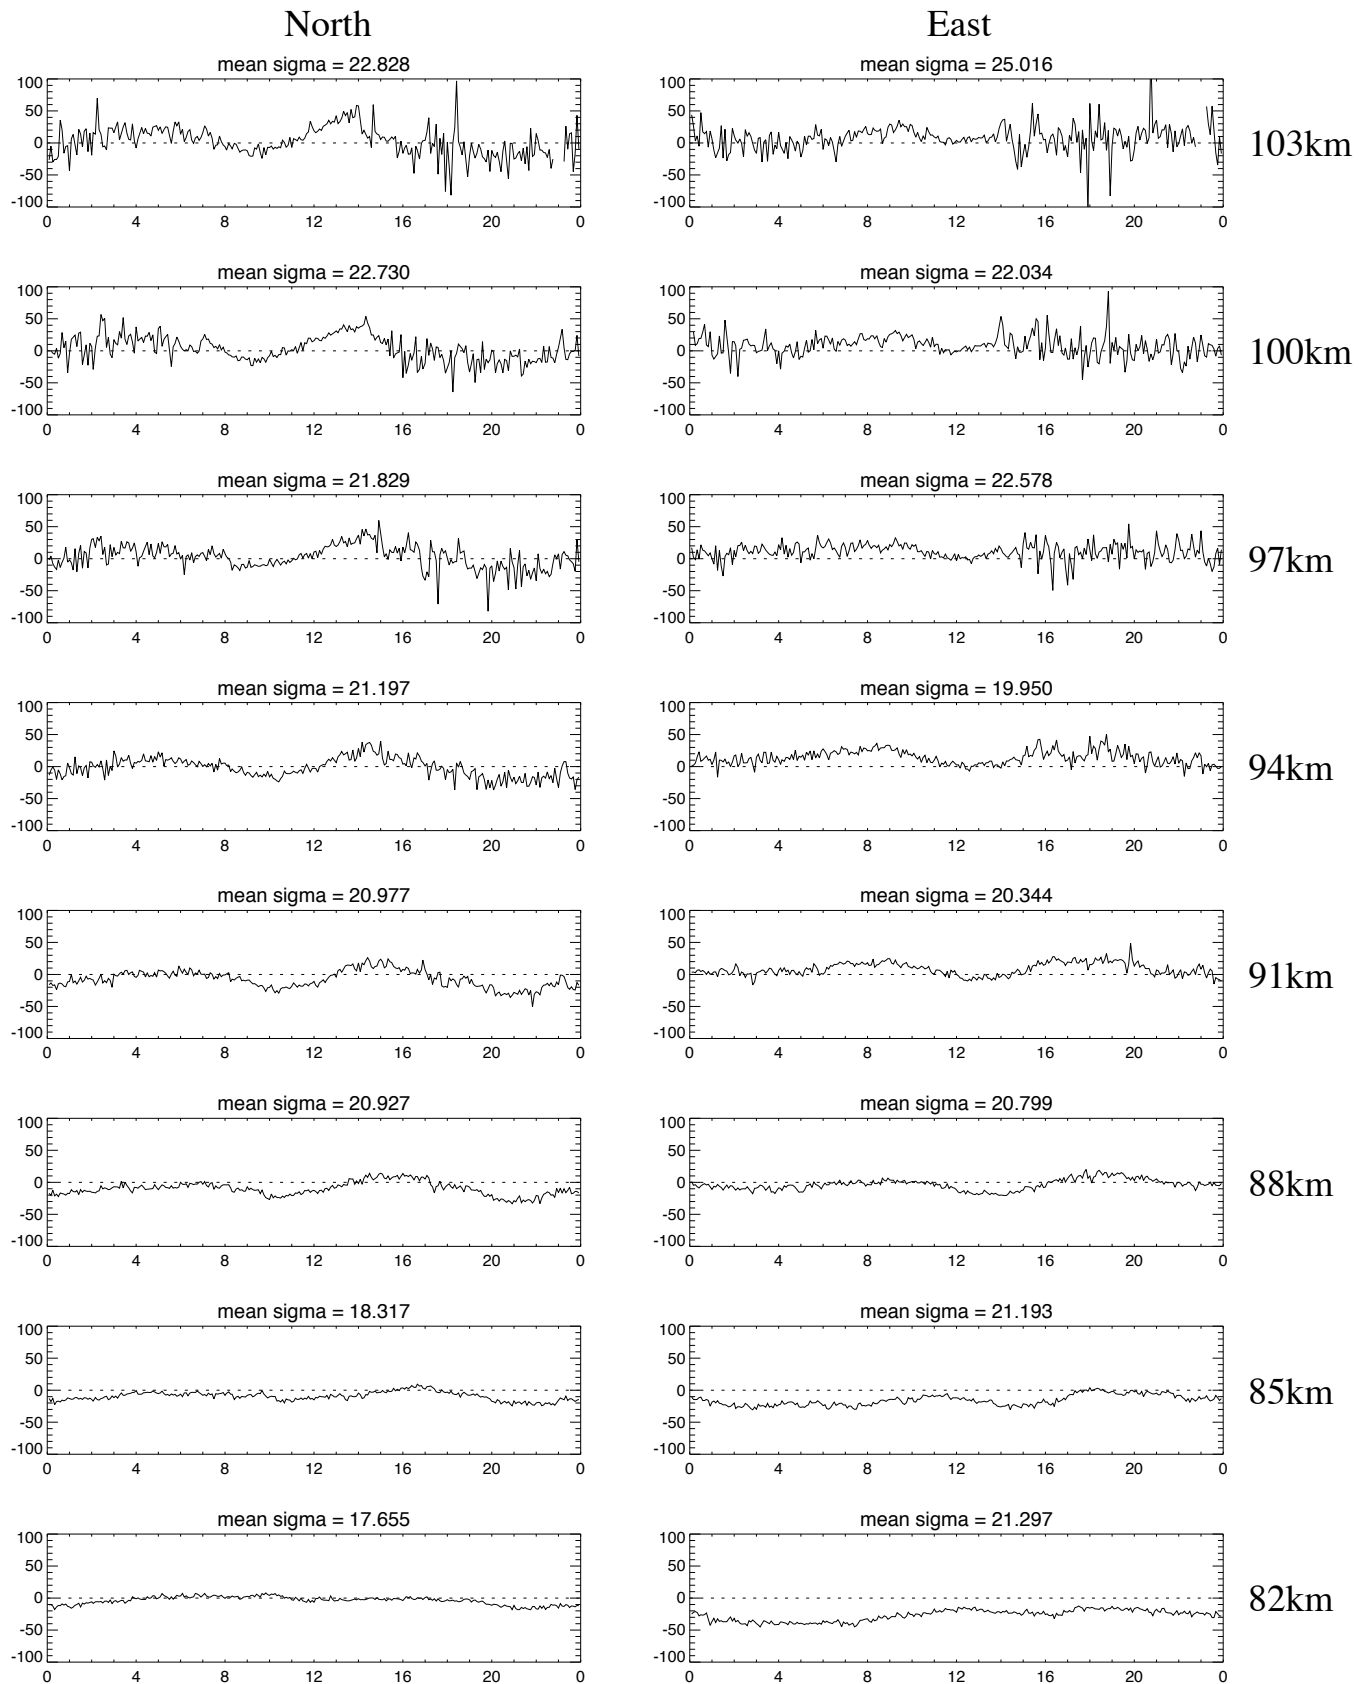

Monthly averaged wind velocity by MF radar at Tromsø for June 2006

Monthly averaged wind velocity by MF radar at Tromsø for June 2006