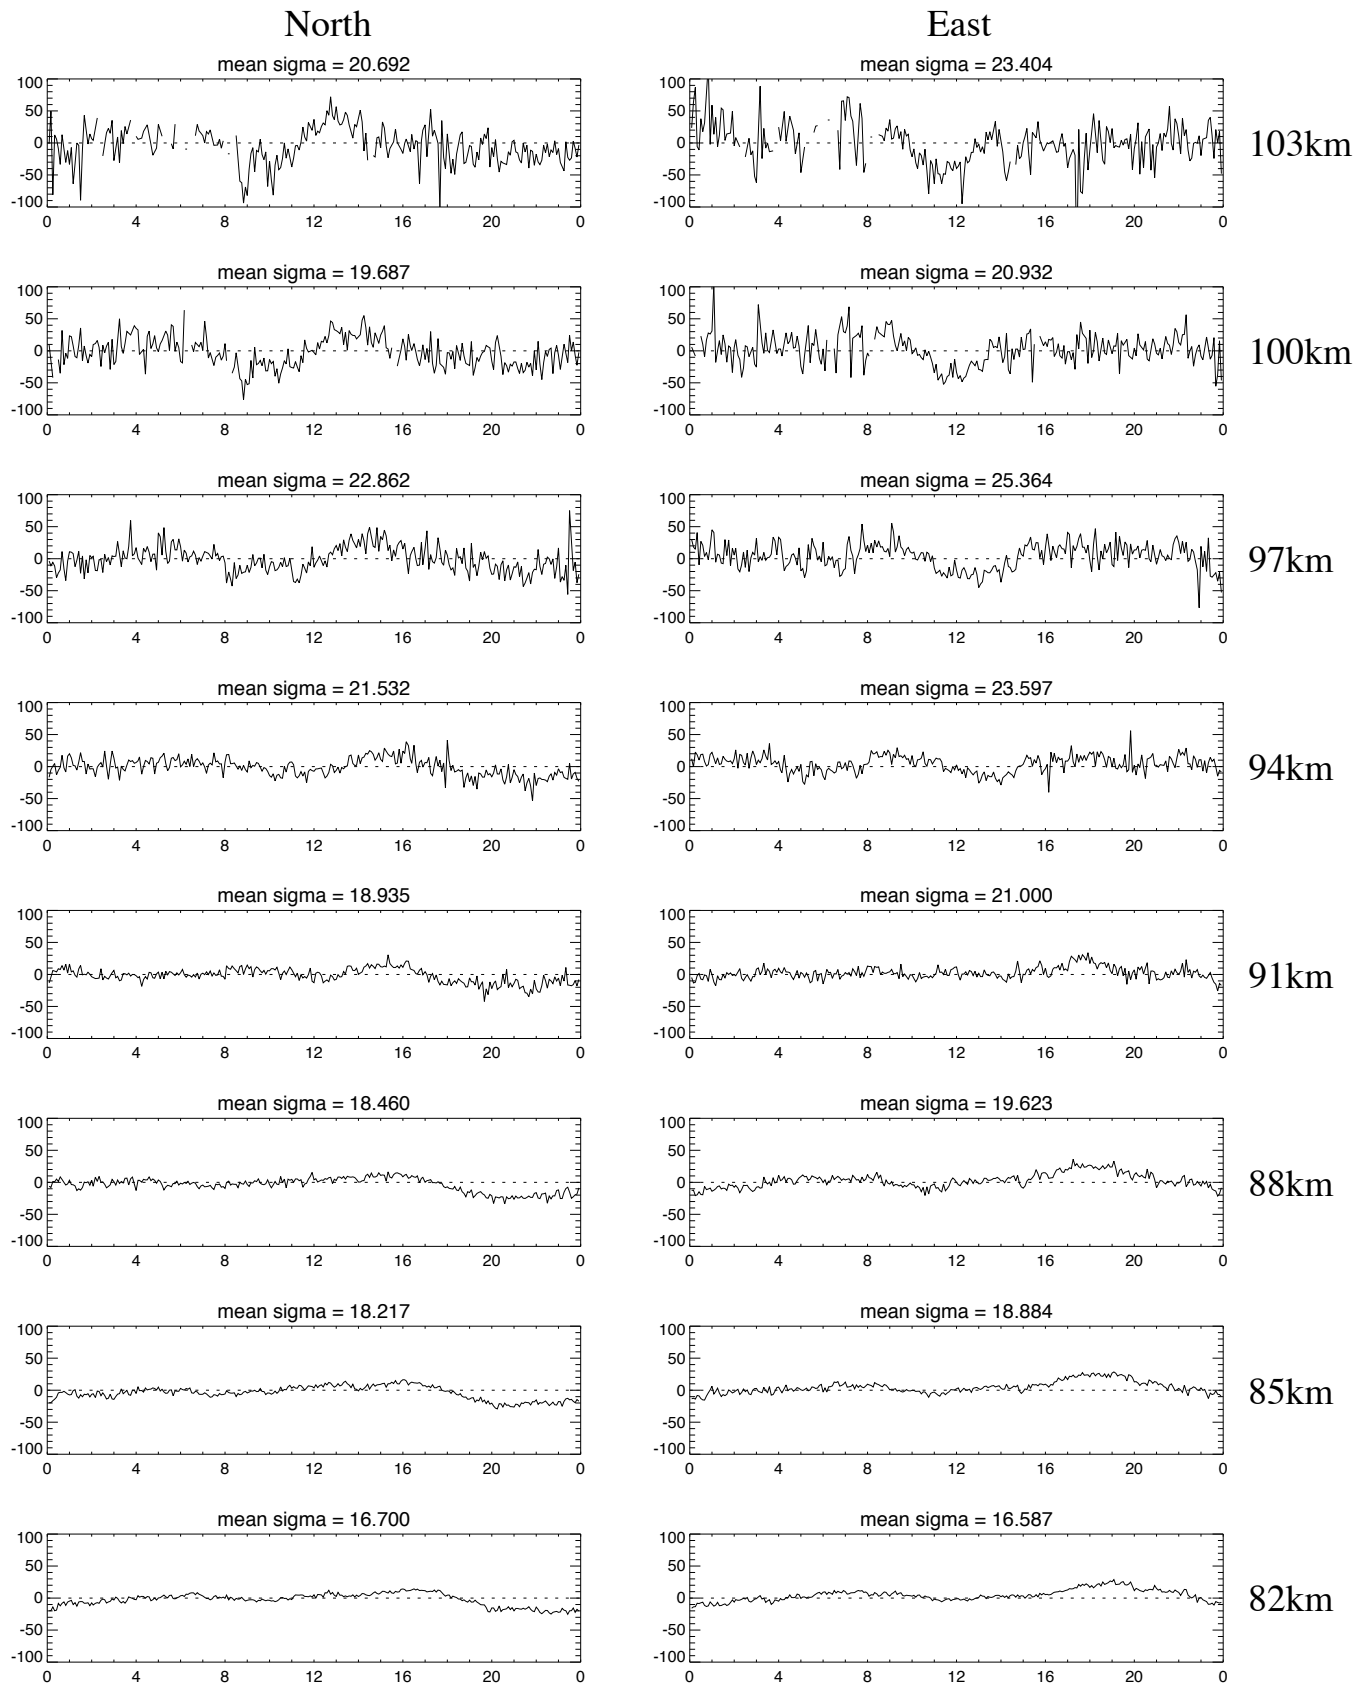

# Monthly averaged wind velocity by MF radar at Tromsø for April 2007