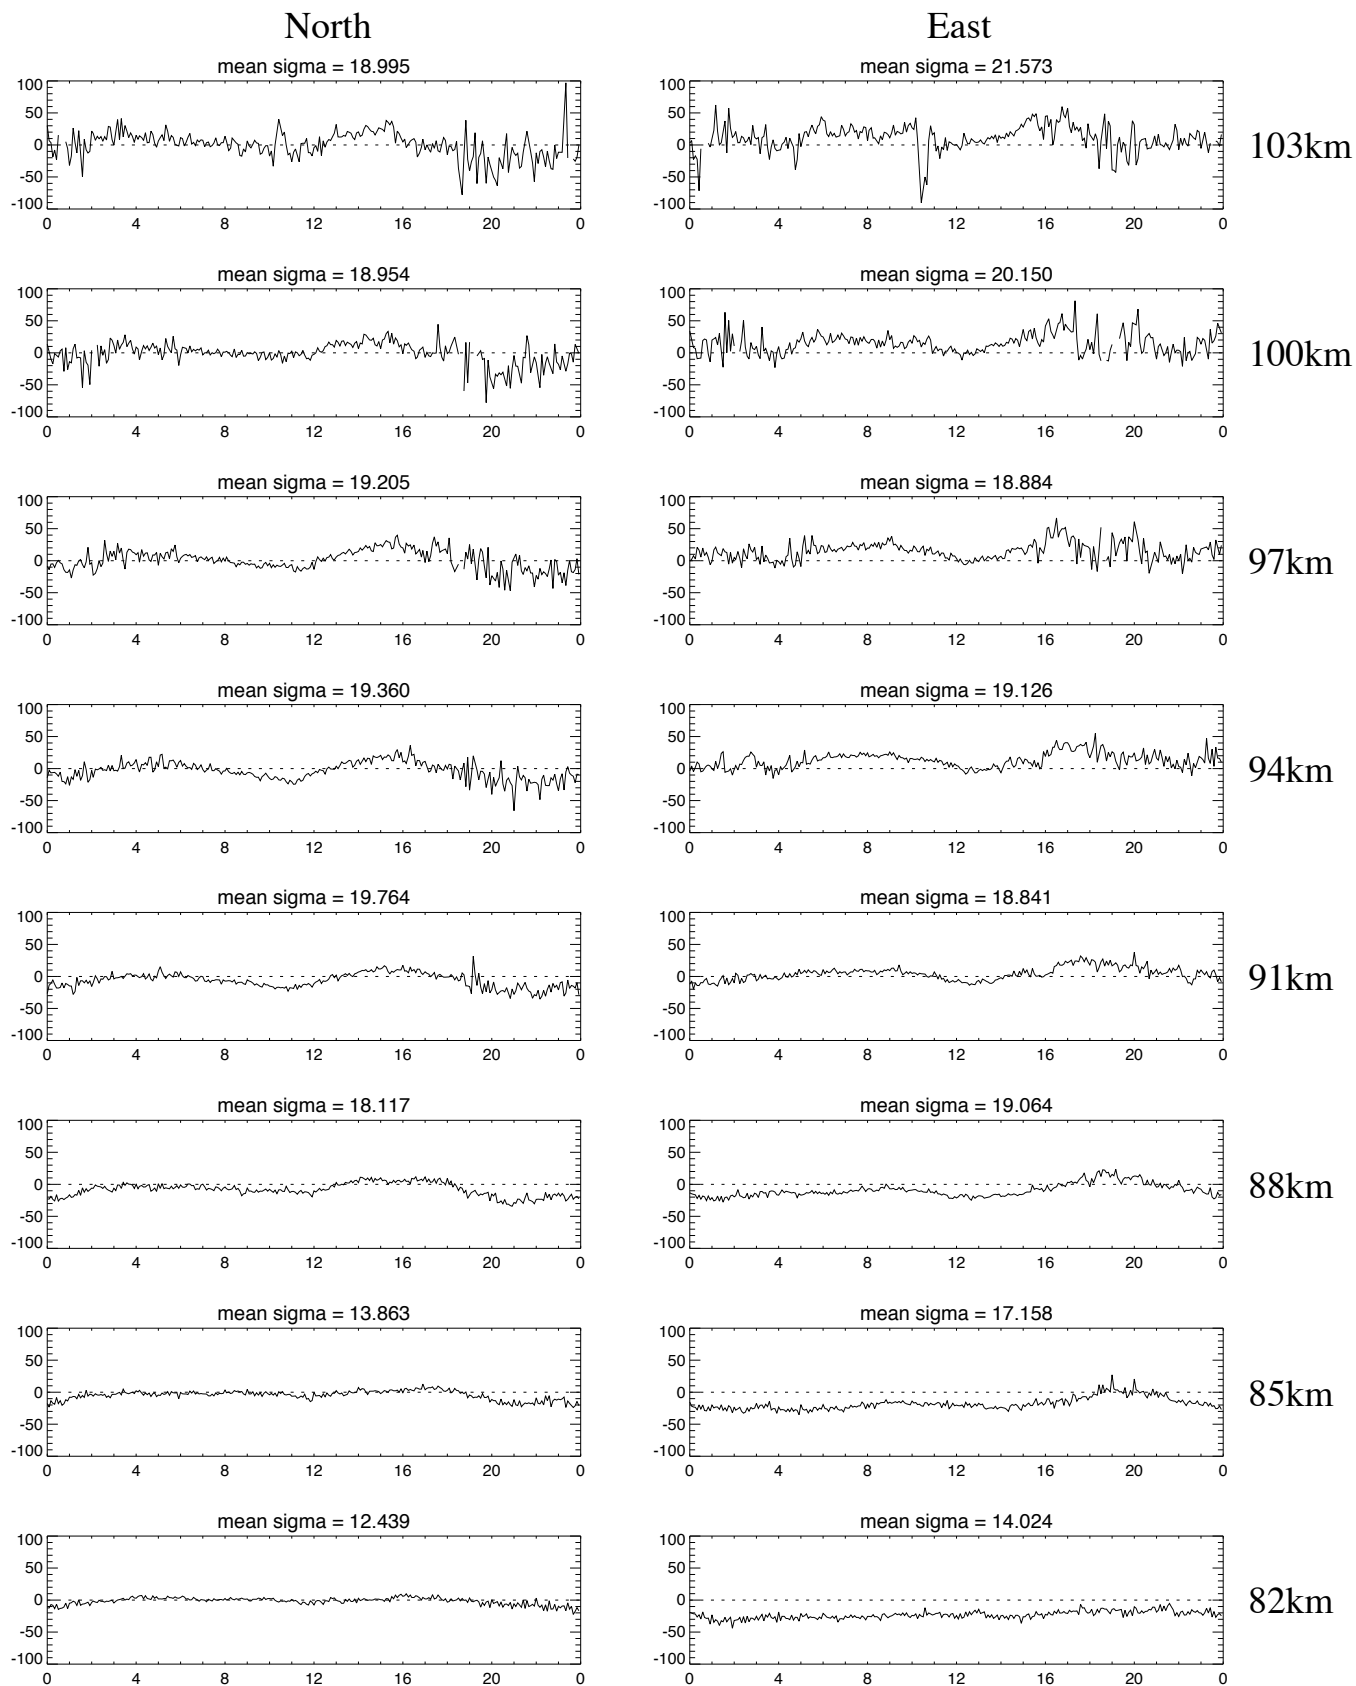

Monthly averaged wind velocity by MF radar at Tromsø for June 2001

Monthly averaged wind velocity by MF radar at Tromsø for June 2001