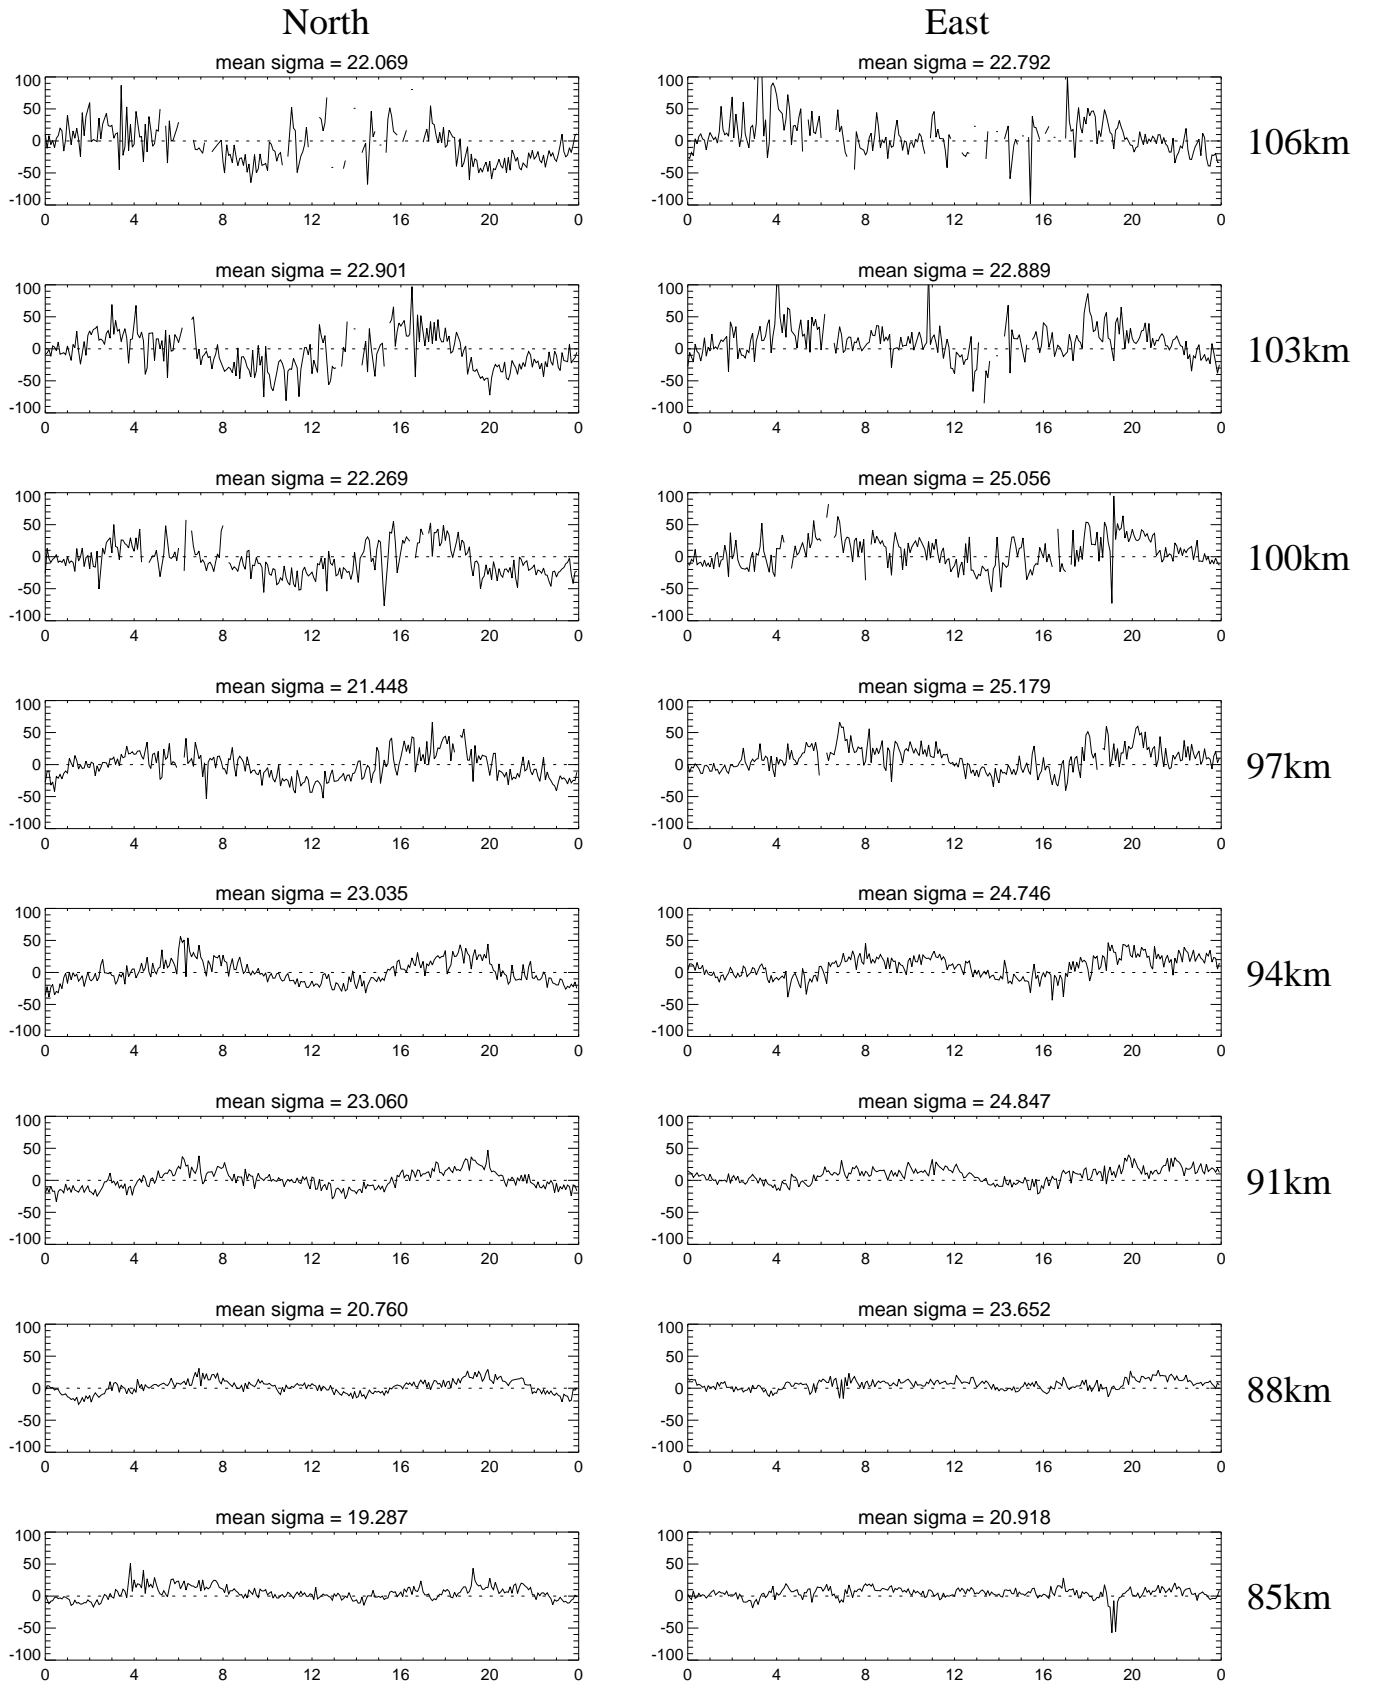

# Monthly averaged wind velocity by MF radar at Tromsøe for December 2020